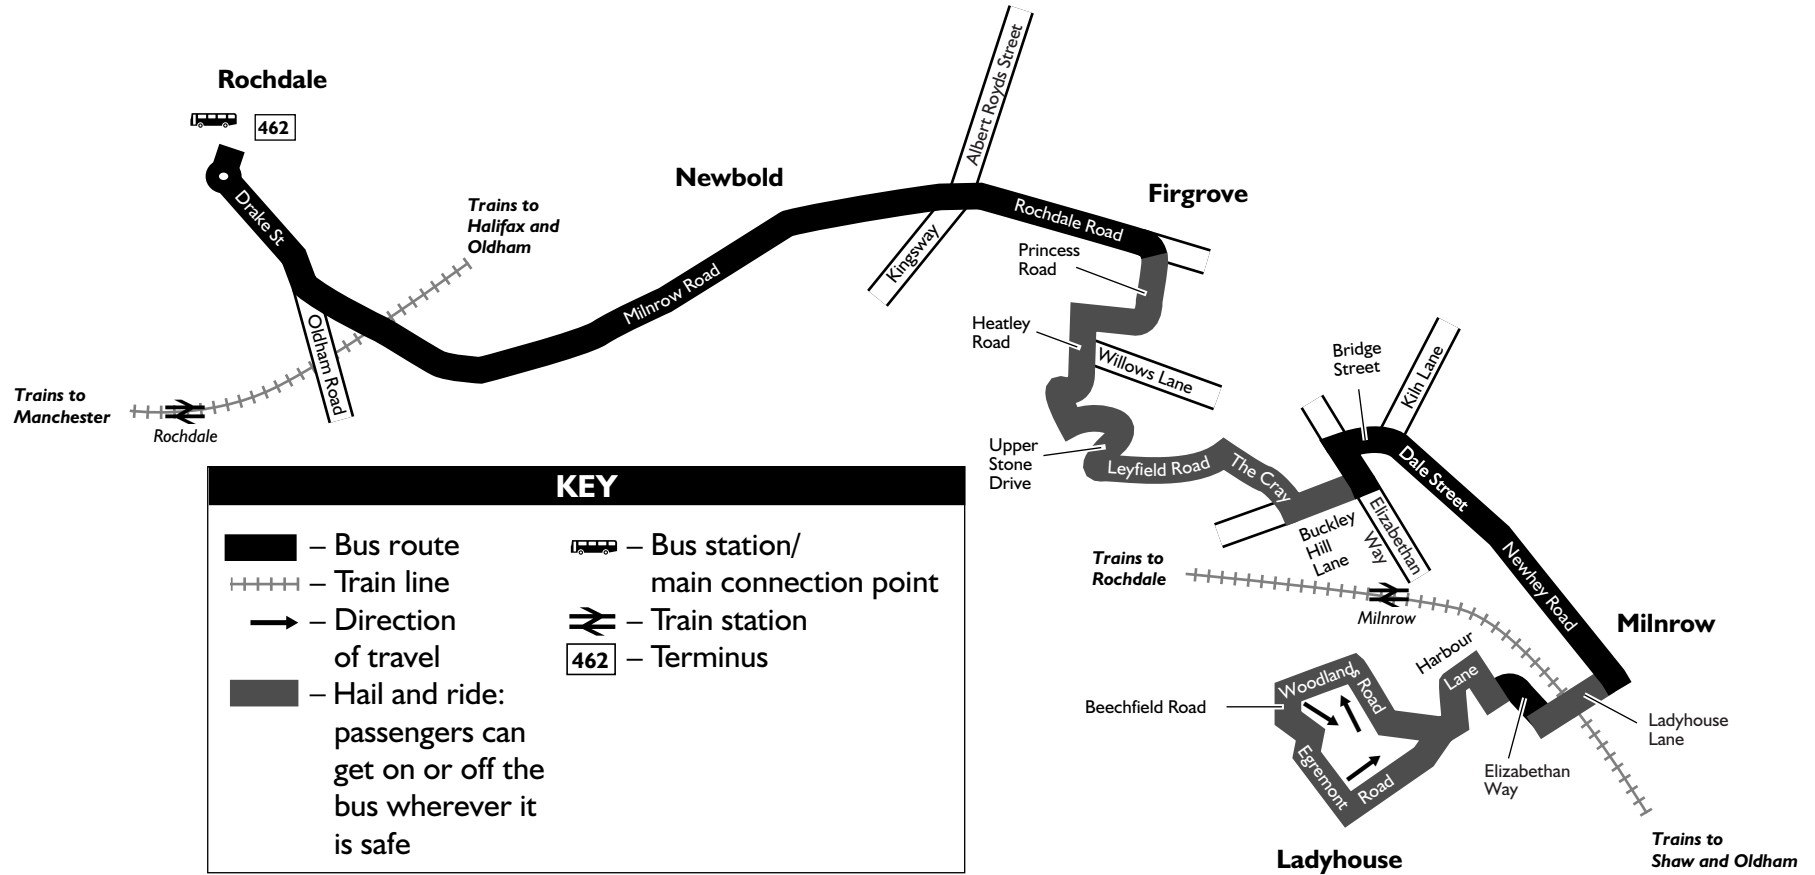

Main places along the route are shown on the left, followed by the times that buses reach those places.

Where no time is shown, the bus does not pass that place on that journey.

Check any symbols which are shown and the meanings at the bottom of the page.

Opening times of Travelshops in the area covered by this leaflet

Rochdale Bus Station

Mon to Fri 0700 to 1015 and 1100 to 1730

Sat 0800 to 1015 and 1100 to 1730

Sun* Closed

*Including public holidays

Using the 24 hour clock

Examples: 0813 is 13 minutes past 8 am

1737 is 37 minutes past 5 pm.

Connection points

-  **Bus:** Rochdale bus station
-  **Train:** Rochdale train station
Milnrow train station

KEY			
	- Bus route		- Bus station/ main connection point
	- Train line		- Train station
	- Direction of travel		- Terminus
	- Hail and ride: passengers can get on or off the bus wherever it is safe		