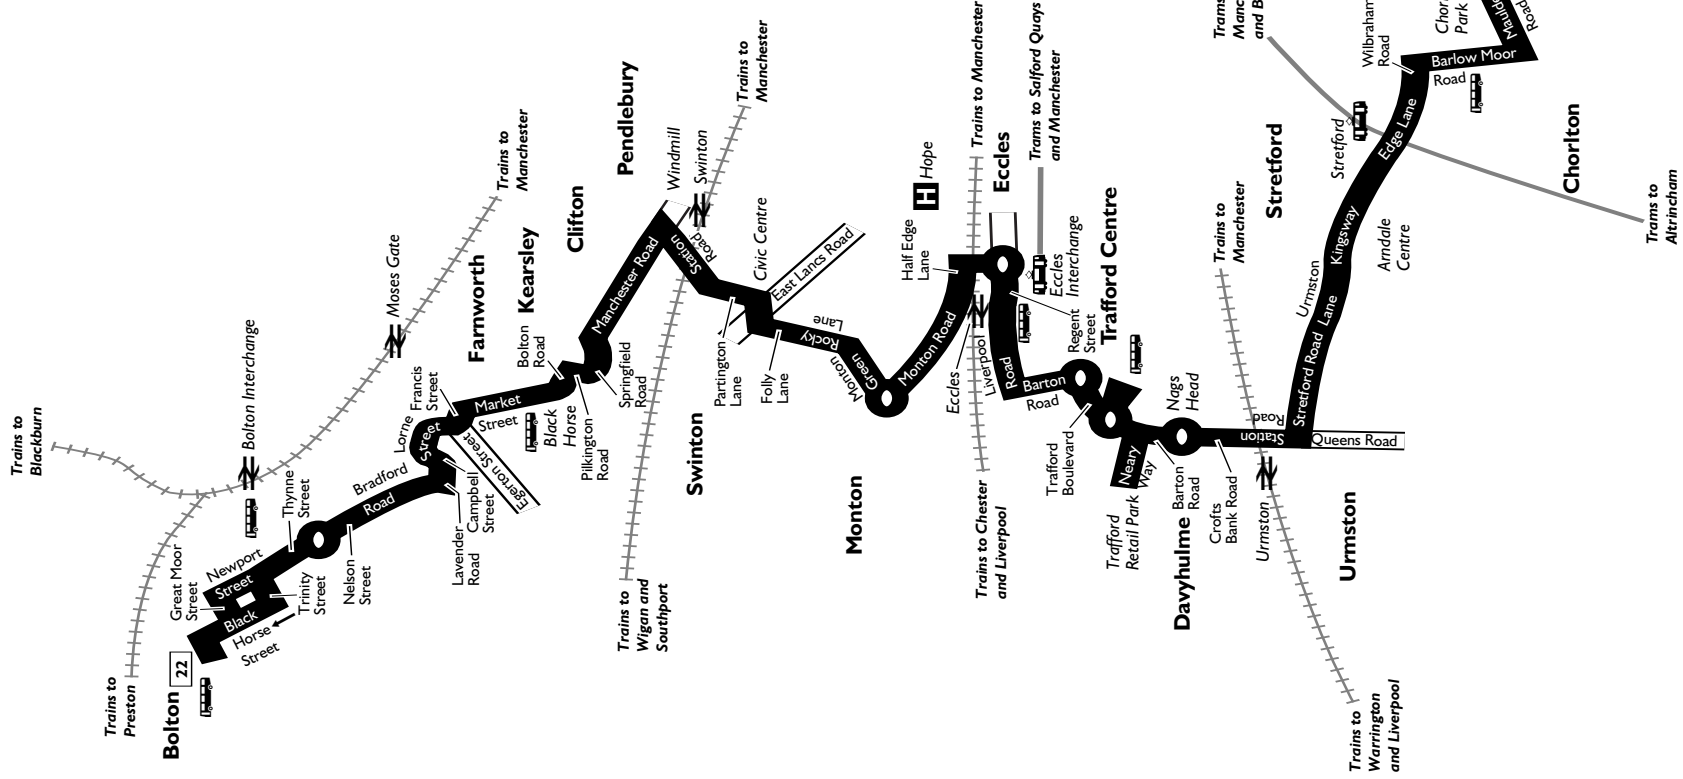

Connection points:  – Bus  – Train  – Tram

Connection points

Bus: Bolton bus station

Bolton Interchange

Farnworth bus station

Eccles Interchange

Trafford Centre bus station

Chorlton bus station