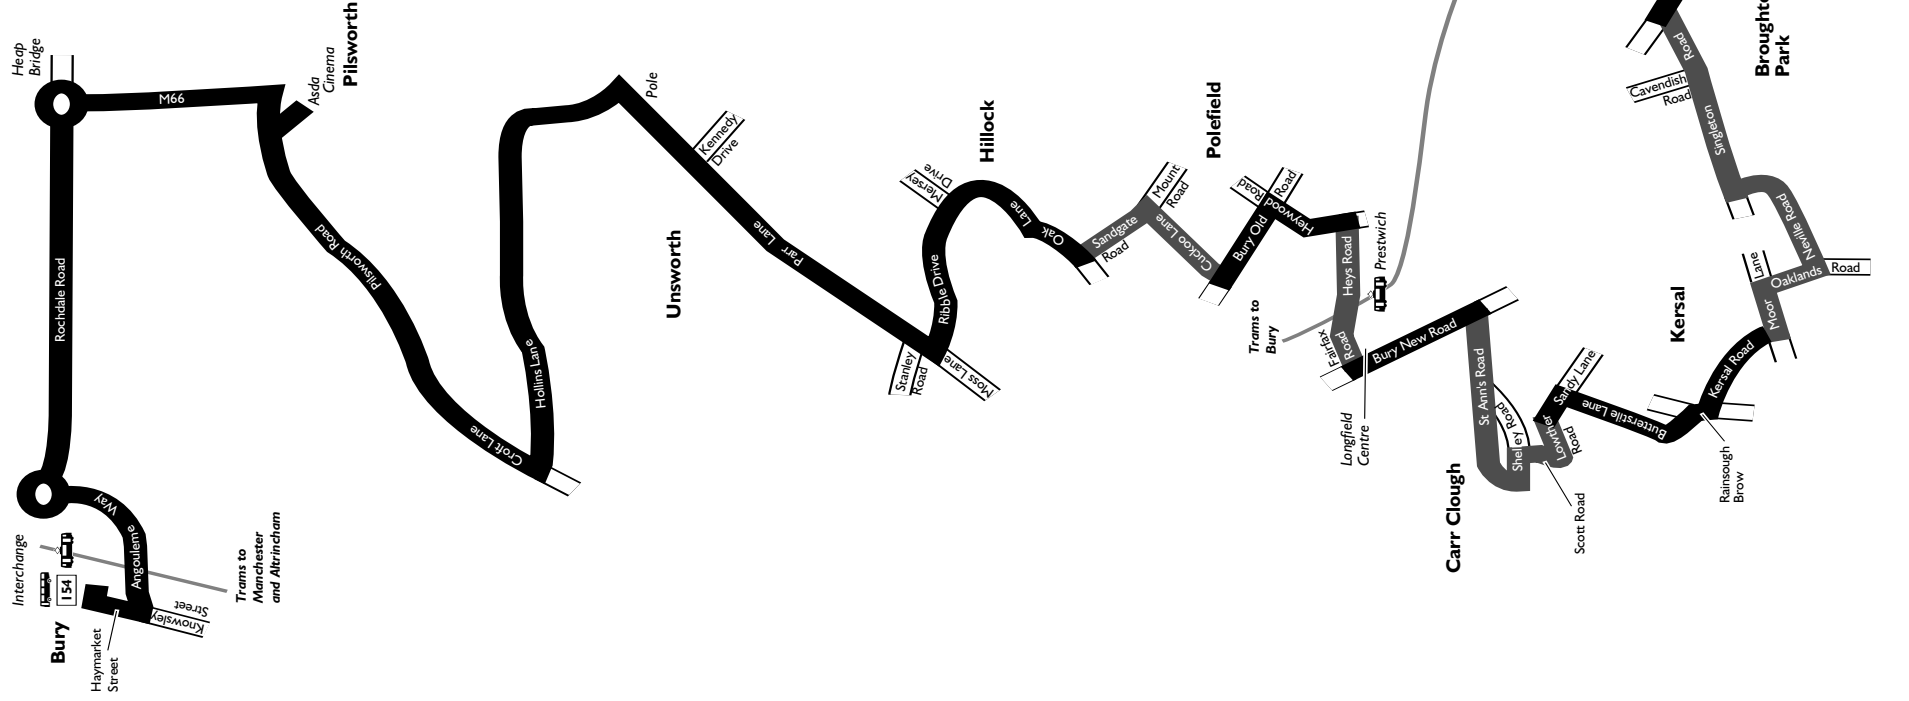

Connection points

Bus: Bury Interchange

Tram: Bury Interchange

Prestwich tram stop

Crumpsall tram stop

KEY

- Bus route
- Hail and ride: passengers can get on or off wherever it is safe to do so
- Tram line
- Direction of travel
- Bus station/ main connection point
- Train station
- Tram stop
- Hospital
- Terminus

The buses in this timetable are run by:

Bu-Val
Unit 5
Paragon Industrial Estate
Smithy Bridge Road
Littleborough
OL15 8QF
Telephone 01706 372787

Printed on paper made using pulp from fully sustainable, responsibly managed forestation, which is bleached without using elemental chlorine. It has been awarded the Nordic Swan certificate, complying with stringent controls of production processes, effluent discharge and environmental impact.

Every care has been taken to ensure the accuracy of details in this publication; details were correct at time of going to print

© GMPTE INFORMATION 2004.

© LA08900L.