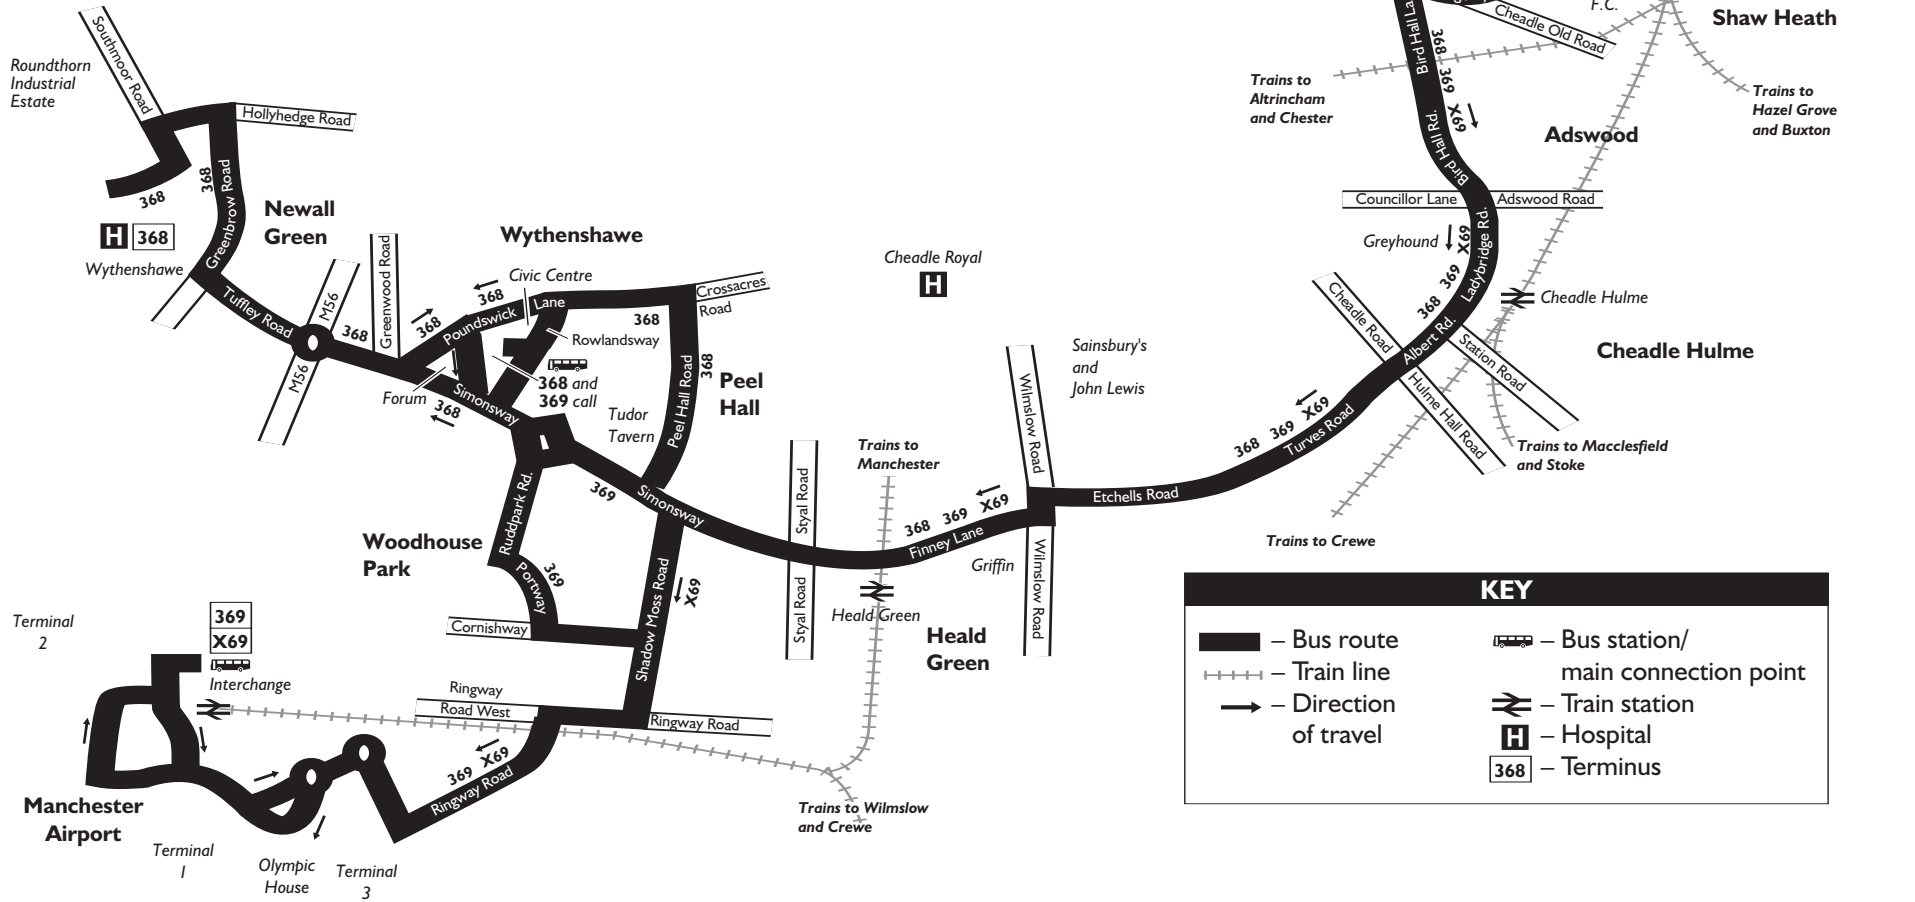

Route plan for bus numbers

368 369 X69
SKYLINE SKYLINE

Connection points

1. **Bus:** Wythenshawe bus station
   Manchester Airport Interchange
   Stockport bus station
2. **Train:** Manchester Airport Interchange
   Heald Green train station
   Cheadle Hulme train station
   Stockport train station

Printed on paper made using pulp from fully sustainable, responsibly managed forestation, which is bleached without using elemental chlorine. It has been awarded the Nordic Swan certificate, complying with stringent controls of production processes, effluent discharge and environmental impact.

! Every care has been taken to ensure the accuracy of details in this publication; details were correct at time of going to print
© GMPTE INFORMATION 2006.
© LA08900L.