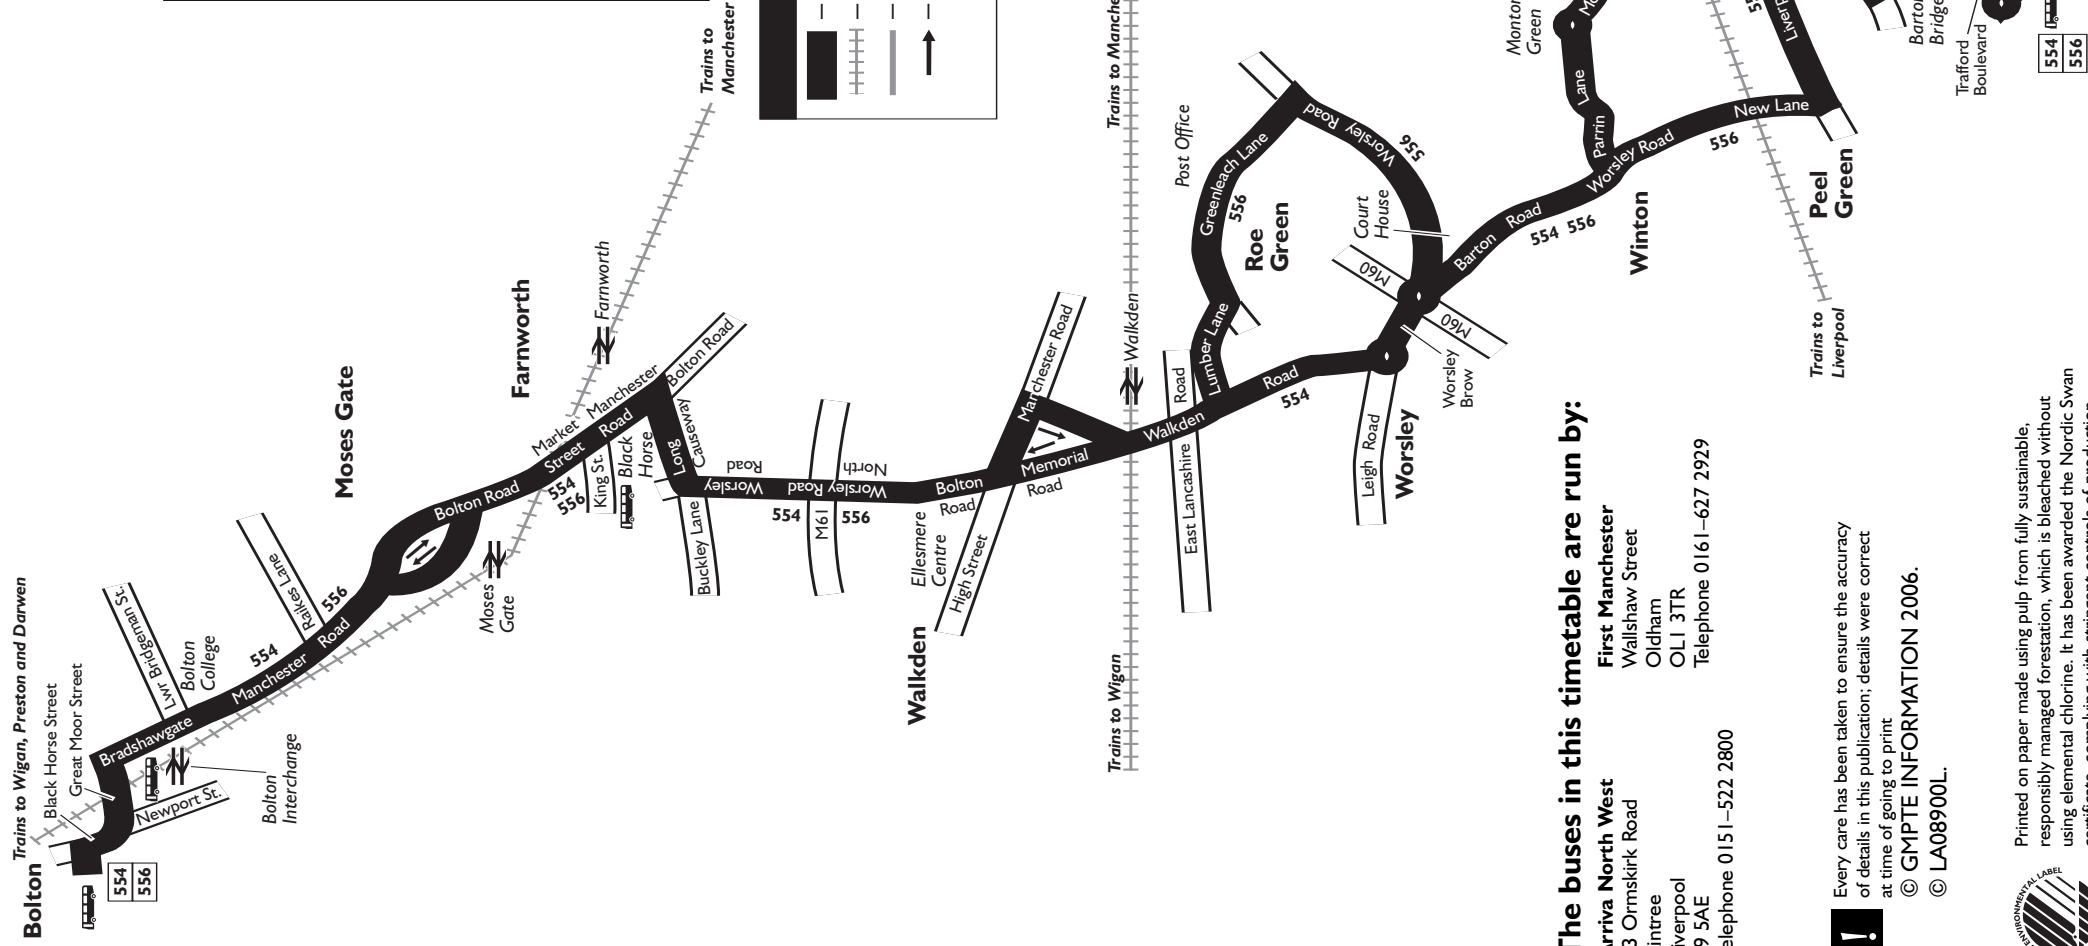

554 556

Connection points

1. **Bus:**
2. Bolton bus station
   - Bolton Interchange
   - Farnworth bus station
   - Eccles Interchange
   - Trafford Centre bus station
3. **Train:**
4. Bolton Interchange
   - Moses Gate train station
   - Farnworth train station
   - Walkden train station
   - Eccles train station
5. **Tram:**
6. Eccles Interchange

KEY

- Bus route
- Train line
- Tram line
- Direction of travel
- Bus station/
  main connection point
- Train station
- Tram Stop
- 554 — 556
  Terminus

The buses in this timetable are run by:

Arriva North West
First Manchester
Wallshaw Street
Oldham
OLI 3TR
Telephone 0161-627 2929

Telephone 0151-522 2800

Every care has been taken to ensure the accuracy of details in this publication; details were correct at time of going to print

© GMPTE INFORMATION 2006.
© LA08900L.

Printed on paper made using pulp from fully sustainable, responsibly managed forestation, which is bleached without using elemental chlorine. It has been awarded the Nordic Swan certificate, complying with stringent controls of production processes, effluent discharge and environmental impact.