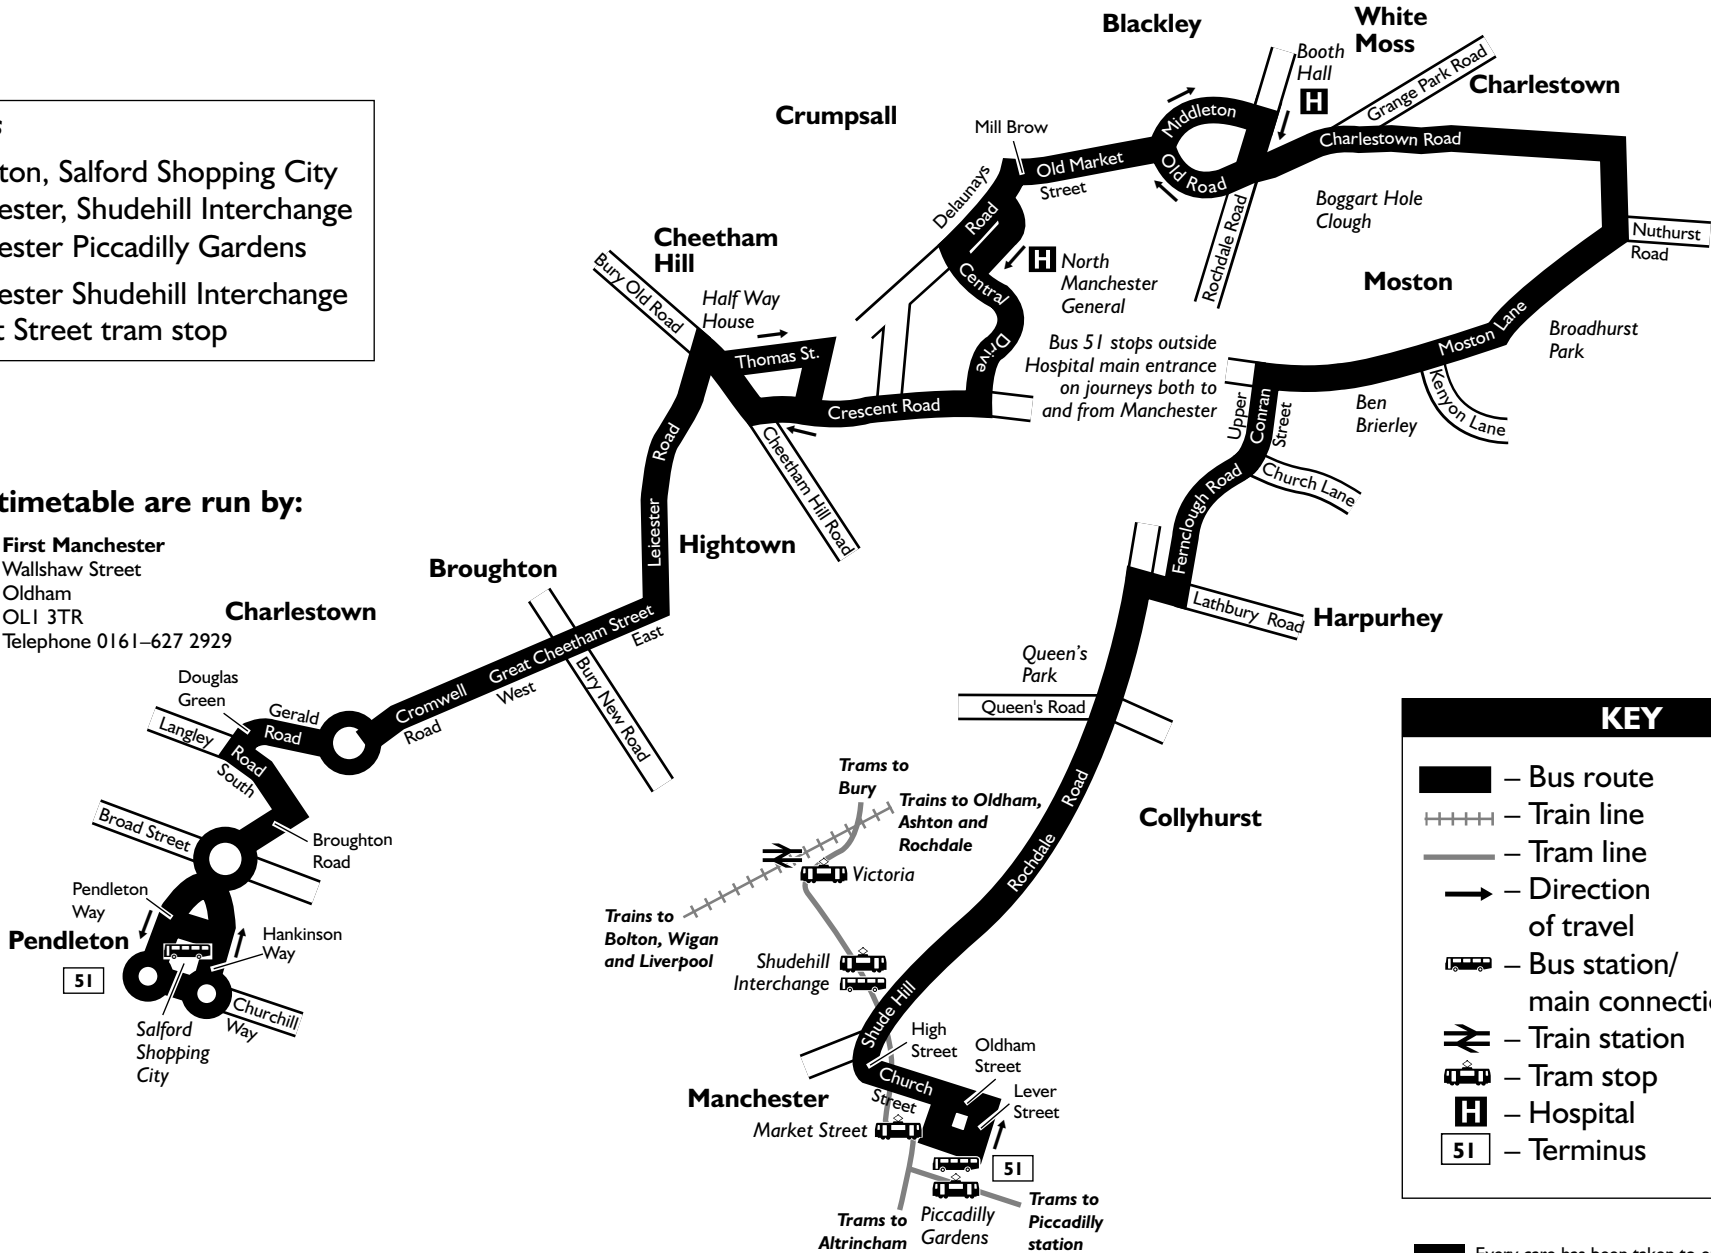

Connection points

1. **Bus:** Pendleton, Salford Shopping City, Manchester, Shudehill Interchange, Manchester Piccadilly Gardens
2. **Tram:** Manchester Shudehill Interchange, Market Street tram stop

The buses in this timetable are run by:

Bluebird
Alexander House
Greengate
Middleton
Manchester
M24 IRU
Telephone 0161-653 1900

First Manchester
Wallshaw Street
Oldham
OLI 3TR
Telephone 0161-627 2929

Printed on paper made using pulp from fully sustainable, responsibly managed forestation, which is bleached without using elemental chlorine. It has been awarded the Nordic Swan certificate, complying with stringent controls of production processes, effluent discharge and environmental impact.

! Every care has been taken to ensure the accuracy of details in this publication; details were correct at time of going to print
© GMPT INFORMATION 2006.
© LA08900L.