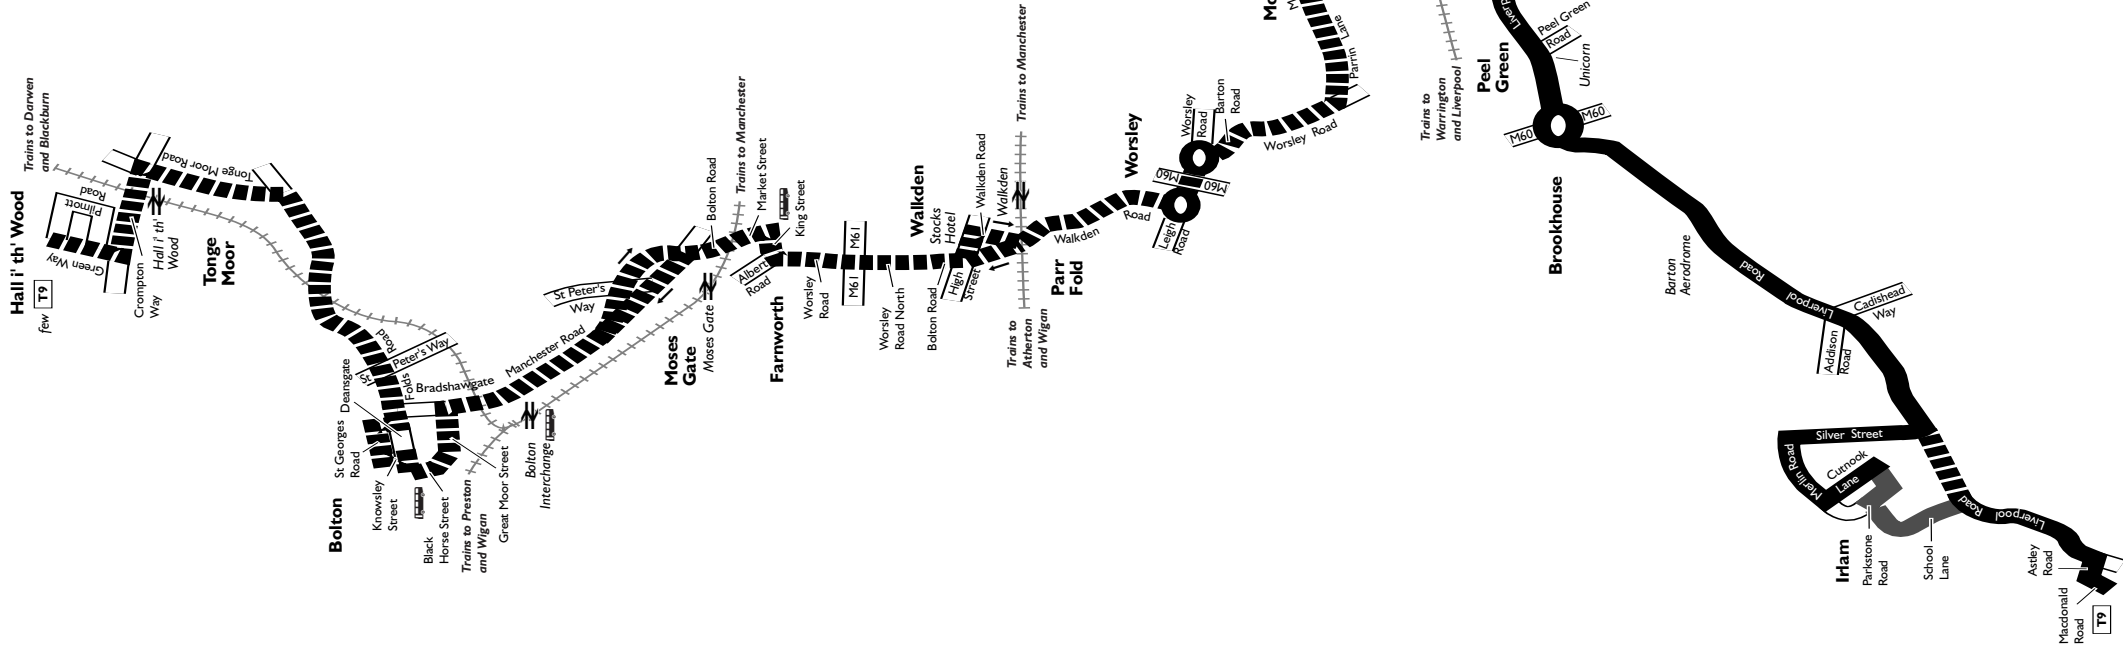

Connection points

1. **Bus:**
2. Bolton bus station
   - Bolton Interchange
   - Farnworth Bus Station
   - Eccles Interchange
3. **Train:**
4. Hall i' th' Wood train station
   - Bolton Interchange
   - Moses Gate train station
   - Walkden train station
   - Eccles train station
5. **Tram:**
6. Eccles Interchange

KEY

- Bus route
- Hail and ride: passengers can get on or off the bus wherever it is safe
- Journeys to/from Hall i' th' Wood only
- → Direction of travel
- +++++ Train line
- Tram line
- Bus station/main connection point
- Train station
- Tram stop
- Hospital
- Terminus

Buses run by

Tattersall's Bus and Coach
9 Pixmore Avenue
Hall i' th' Wood
Bolton
BL1 8ST
Telephone 07779 875786

Every care has been taken to ensure the accuracy of details in this publication; details were correct at time of going to print

© GMPTe INFORMATION 2006.
© LA08900L.

Printed on paper made using pulp from fully sustainable, responsibly managed forestation, which is bleached without using elemental chlorine. It has been awarded the Nordic Swan certificate, complying with stringent controls of production processes, effluent discharge and environmental impact.