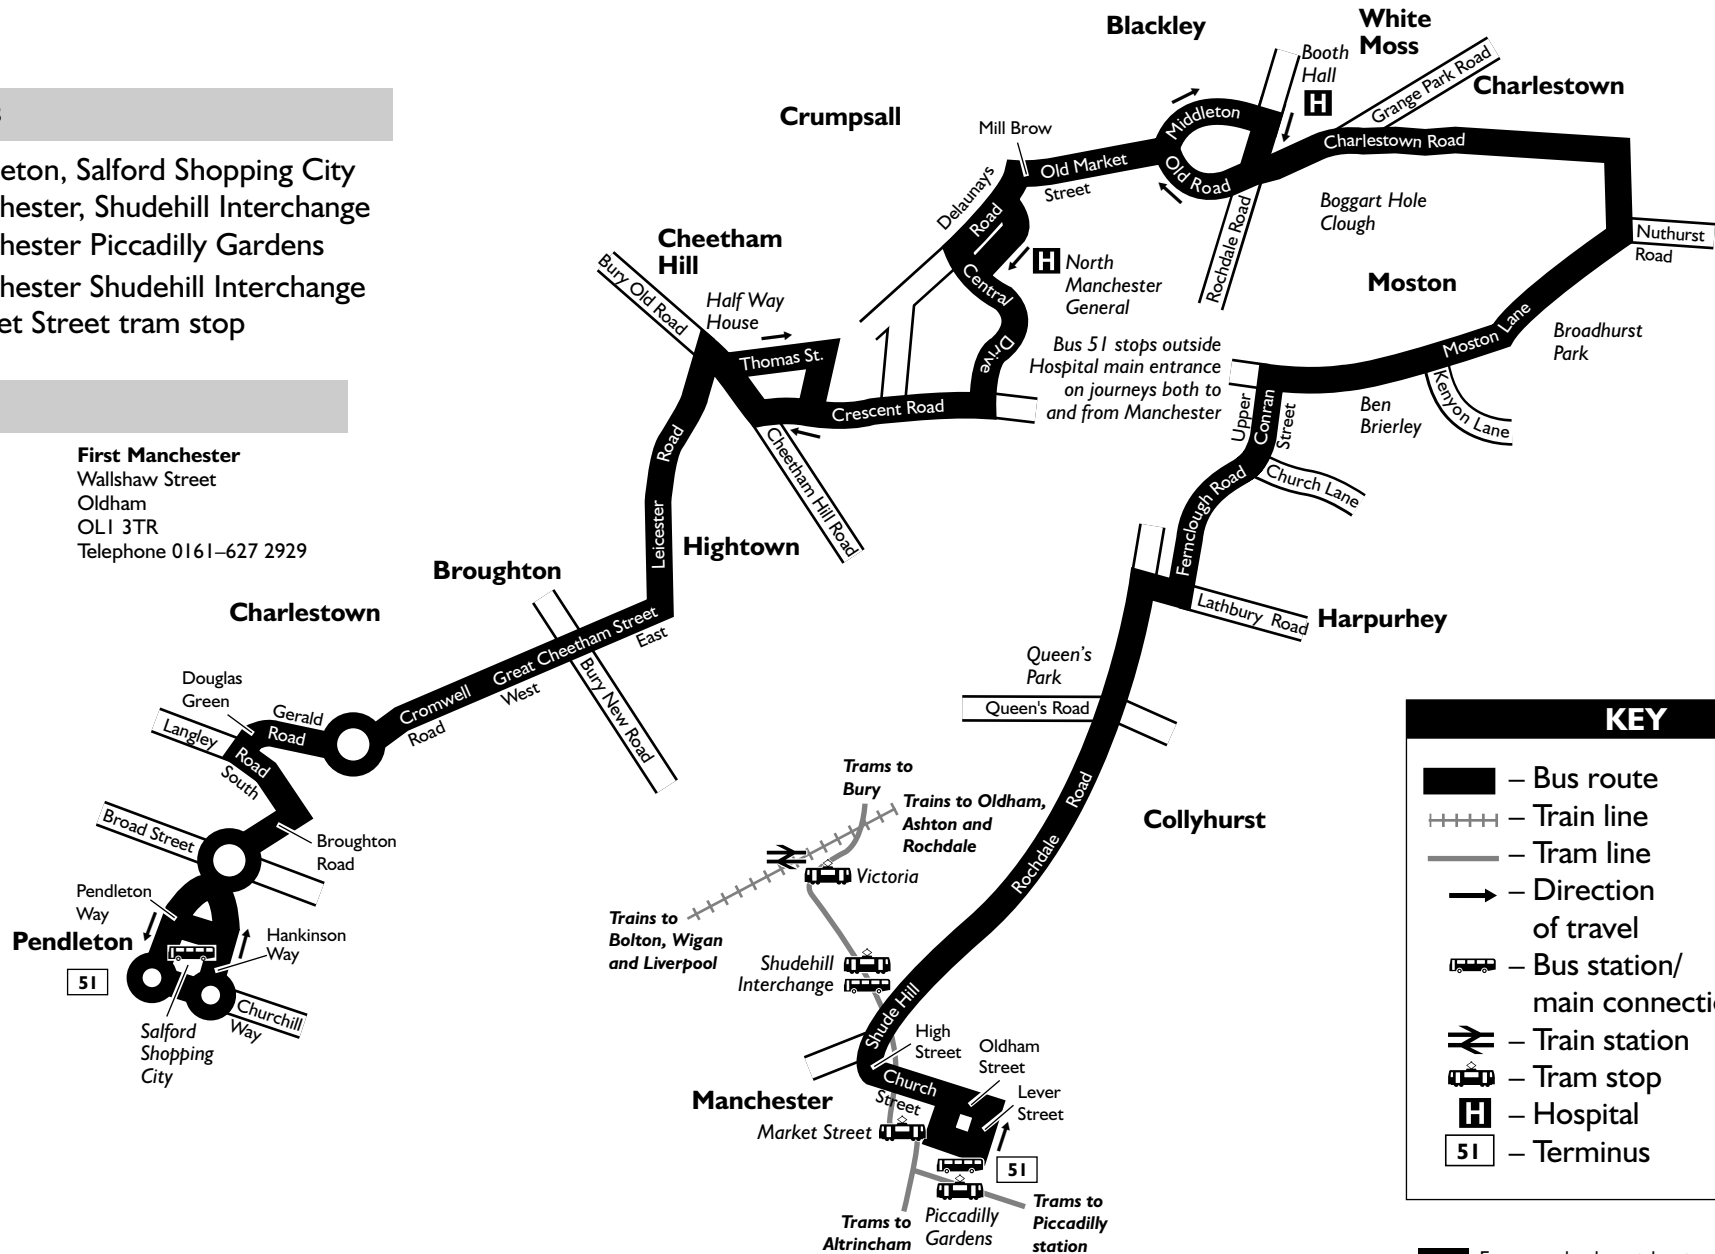

Route plan for bus number

51

Connection points

- **Bus:** Pendleton, Salford Shopping City, Manchester, Shudehill Interchange, Manchester Piccadilly Gardens
- **Train:** Manchester Shudehill Interchange, Market Street tram stop

Buses run by

Bluebird
Alexander House
Greengate
Middleton
Manchester
M24 IRU
Telephone 0161-653 1900

First Manchester
Wallshaw Street
Oldham
OLI 3TR
Telephone 0161-627 2929

KEY

- Bus route
- Train line
- Tram line
- Direction of travel
- Bus station/main connection point
- Tram stop
- Hospital
- Terminus

Printed on paper made using pulp from fully sustainable, responsibly managed forestation, which is bleached without using elemental chlorine. It has been awarded the Nordic Swan certificate, complying with stringent controls of production processes, effluent discharge and environmental impact.

! Every care has been taken to ensure the accuracy of details in this publication; details were correct at time of going to print.
© GMPT INFORMATION 2006.
© LA08900L.