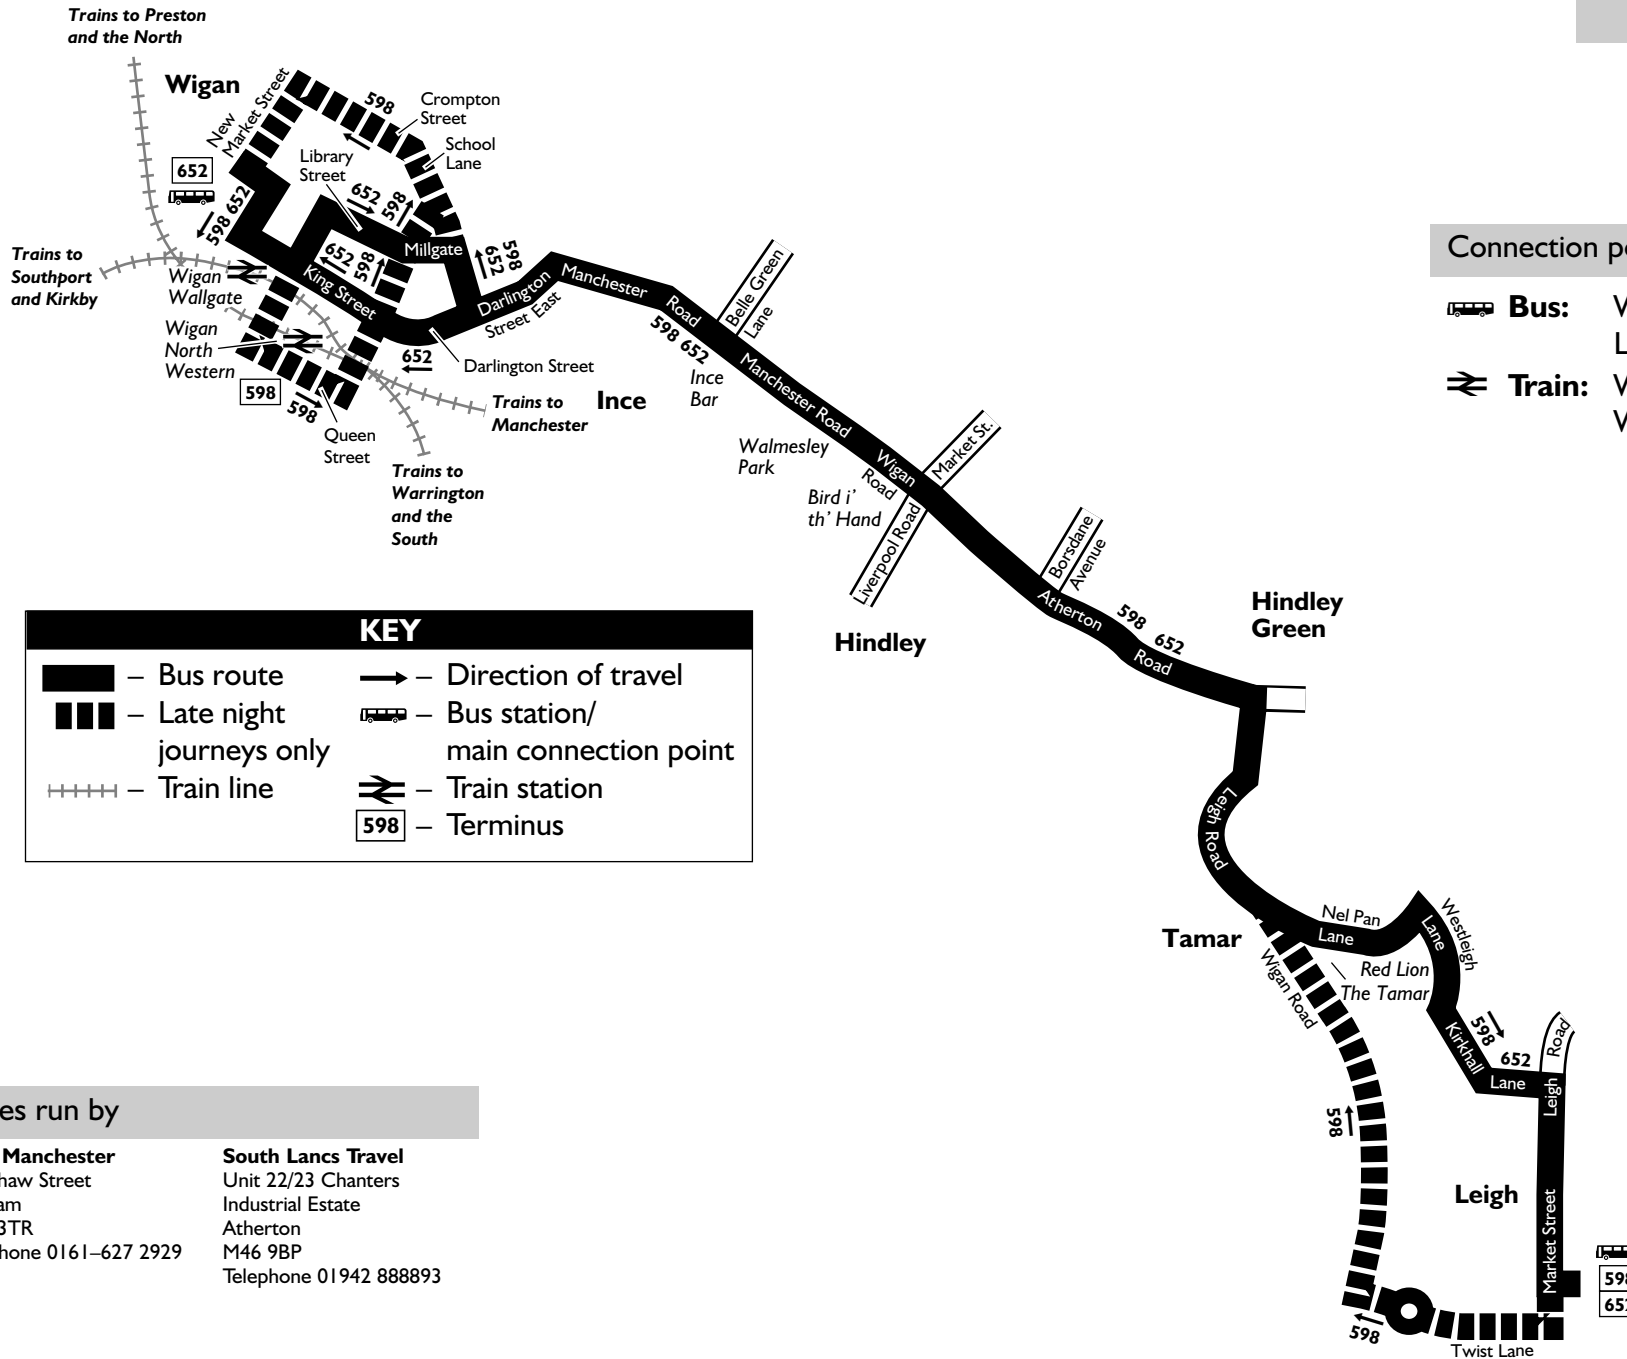

Examples: 0921 is 21 minutes past 9 am

2248 is 48 minutes past 10 pm.

598 652

Connection points

-  **Bus:** Wigan bus station
Leigh bus station
-  **Train:** Wigan Wallgate train station
Wigan North Western train station