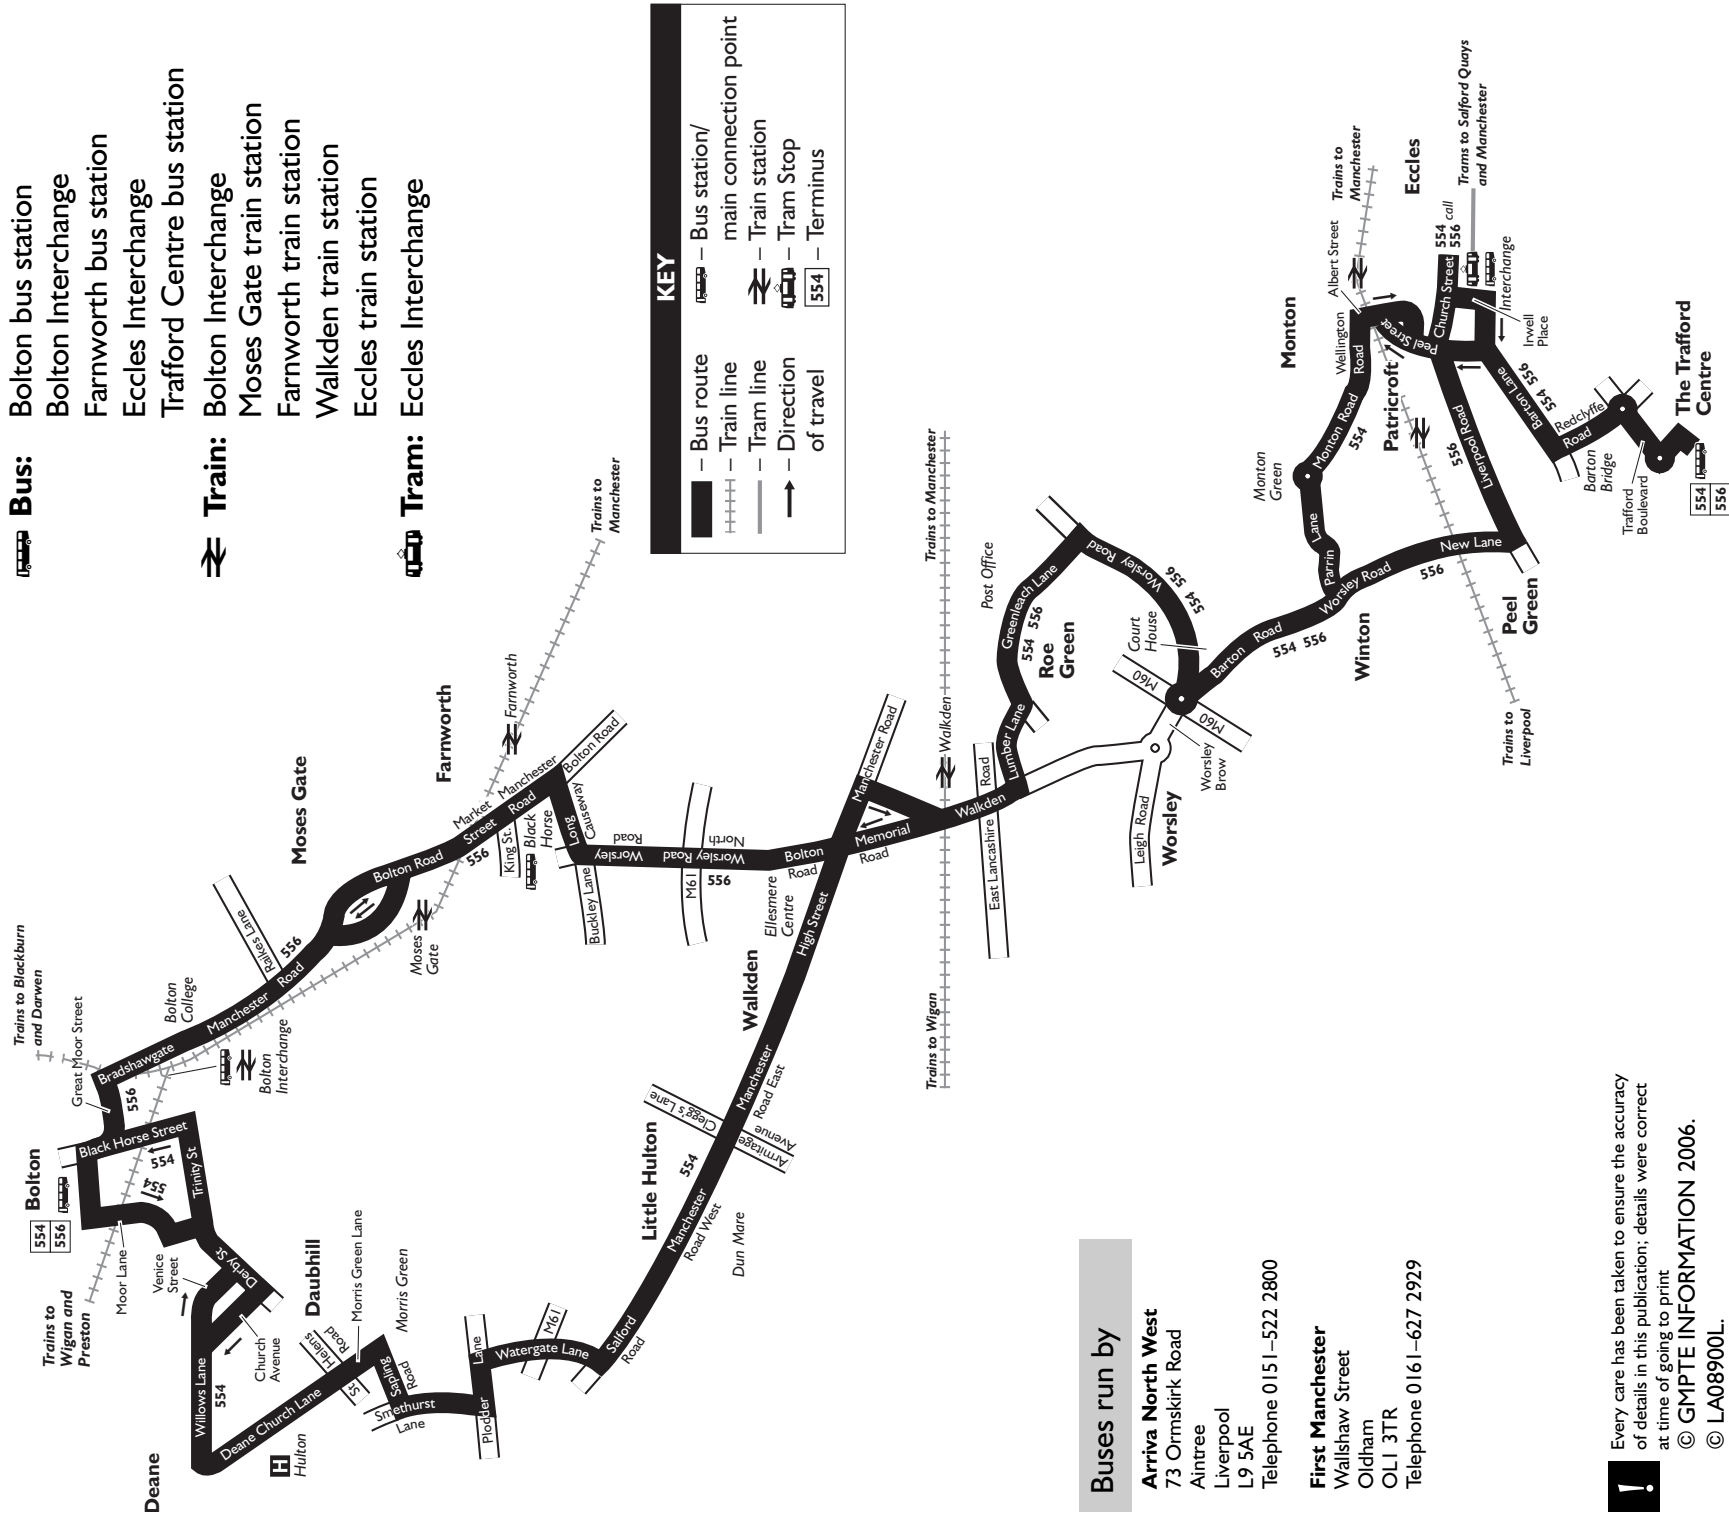

554 556

Connection points

1. **Bus:** Bolton bus station
   Bolton Interchange
   Farnworth bus station
   Eccles Interchange
   Trafford Centre bus station
2. **Train:** Bolton Interchange
   Moses Gate train station
   Farnworth train station
   Walkden train station
   Eccles train station
3. **Tram:** Eccles Interchange

Buses run by

1. **Arriva North West**
   73 Ormskirk Road
   Aintree
   Liverpool
   L9 5AE
   Telephone 0151-522 2800
2. **First Manchester**
   Wallshaw Street
   Oldham
   OL1 3TR
   Telephone 0161-627 2929

Every care has been taken to ensure the accuracy of details in this publication; details were correct at time of going to print

© GMPTE INFORMATION 2006.
© LA08900L.