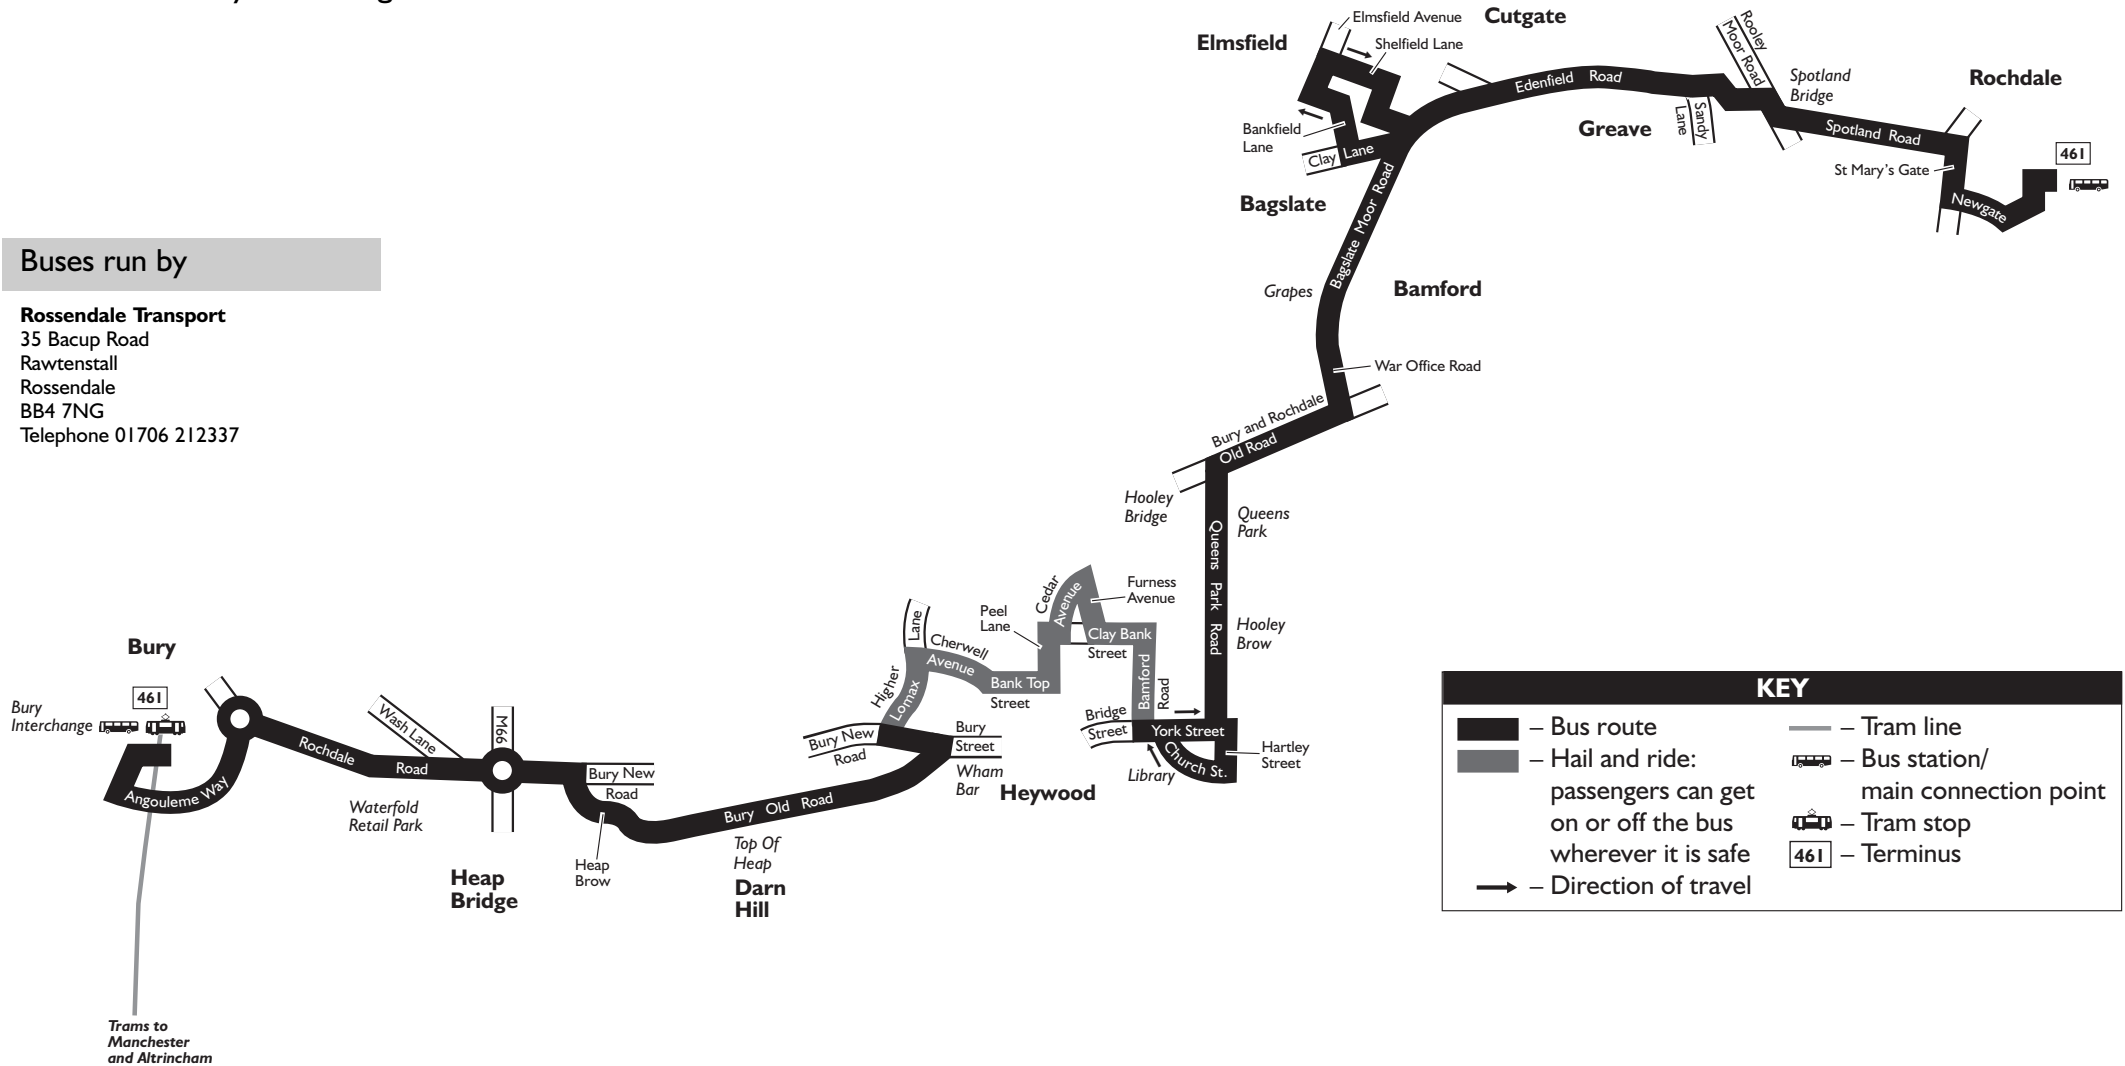

2248 is 48 minutes past 10 pm.

Connection points

 **Bus:** Rochdale bus station
Bury Interchange

 **Tram:** Bury Interchange

Route plan for bus number

461

Buses run by

Rossendale Transport
35 Bacup Road
Rawtenstall
Rossendale
BB4 7NG
Telephone 01706 212337