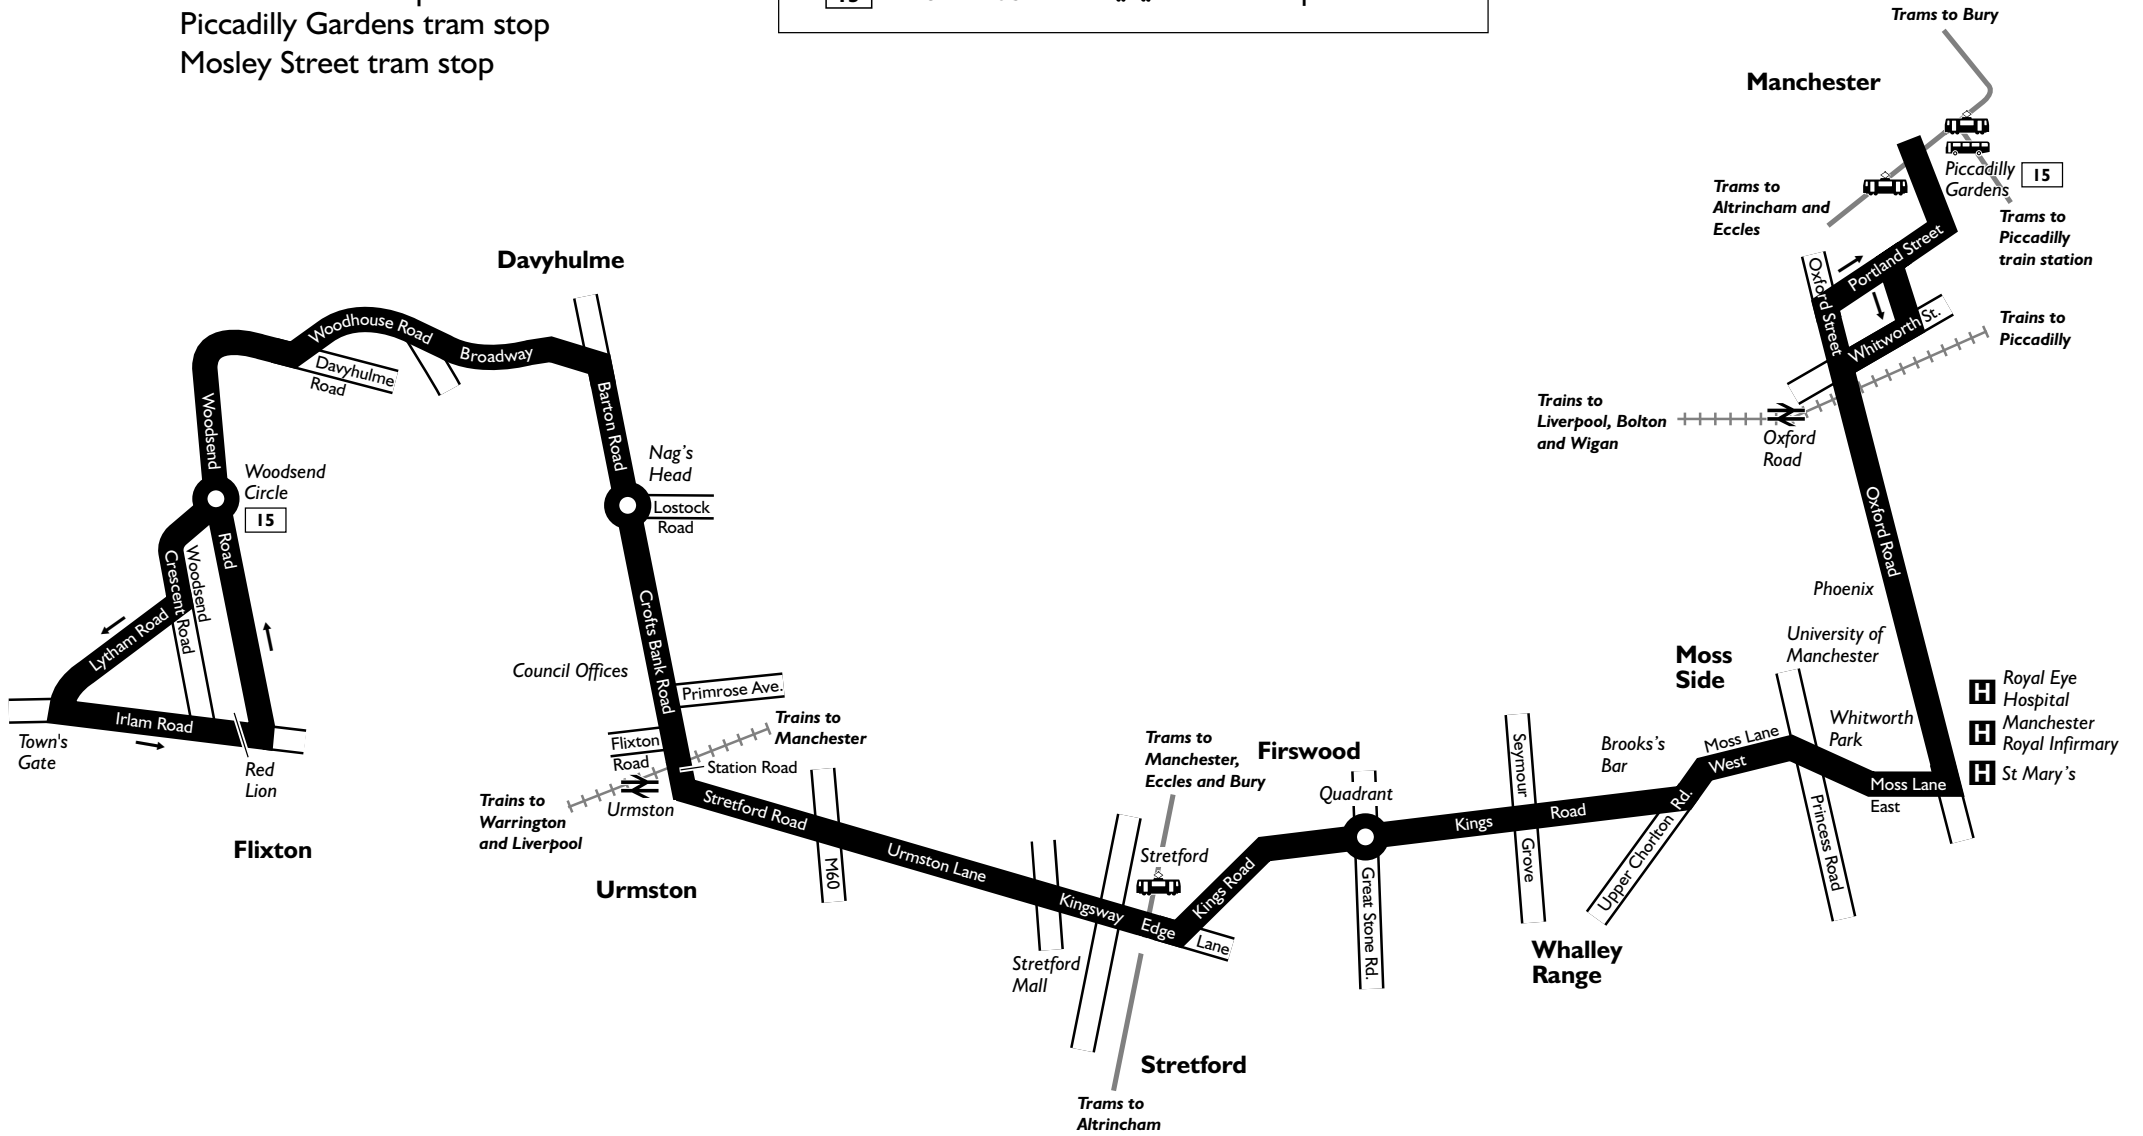

Connection points

- **Bus:** Piccadilly Gardens
- **Train:** Urmston train station
  Oxford Road train station
- **Tram:** Stretford tram stop
  Piccadilly Gardens tram stop
  Mosley Street tram stop

KEY

– Bus route	– Direction of travel
– Train line	– Bus station/ main connection point
– Tram line	– Train station
– Hospital	– Tram stop
– Terminus	

Route plan for bus number

15

Printed on paper made using pulp from fully sustainable, responsibly managed forestation, which is bleached without using elemental chlorine. It has been awarded the Nordic Swan certificate, complying with stringent controls of production processes, effluent discharge and environmental impact.

Every care has been taken to ensure the accuracy of details in this publication; details were correct at time of going to print
© GMPT INFORMATION 2007.
© LA08900L.