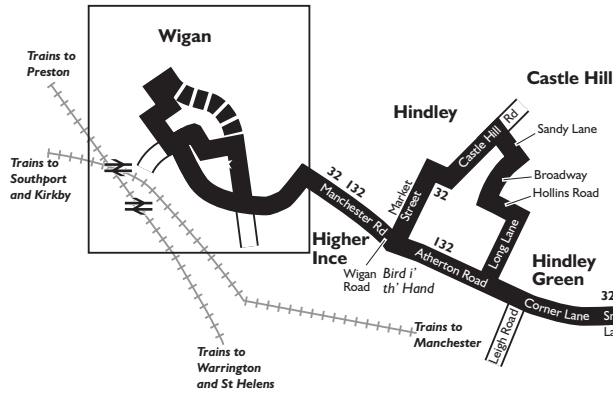

KEY

- Bus route
- Train line
- Tram line
- Direction of travel
- Journeys to Wigan after 1900 only
- Bus station/main connection point
- Train station
- Tram stop
- Terminus