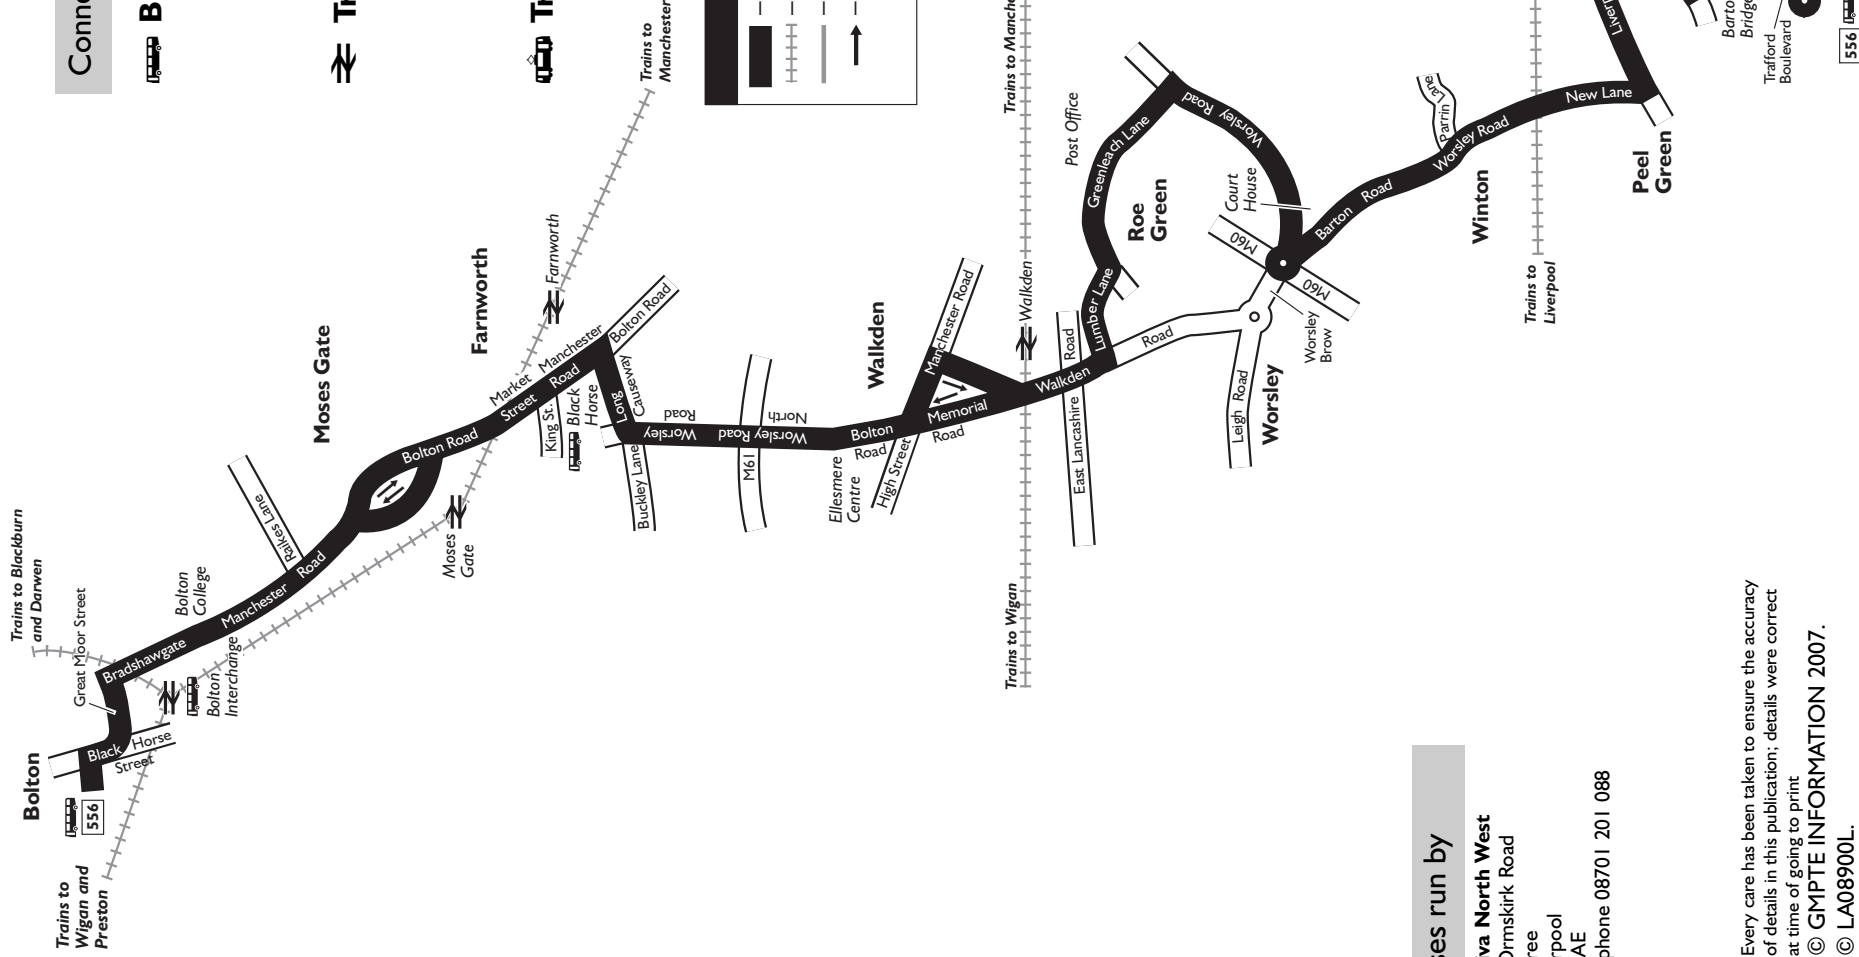

Connection points

1. **Bus:**
2. Bolton bus station
   - Bolton Interchange
   - Farnworth bus station
   - Eccles Interchange
   - The Trafford Centre bus station
3. **Train:**
4. Bolton Interchange
   - Moses Gate train station
   - Farnworth train station
   - Walkden train station
   - Eccles train station
5. **Tram:** Eccles Interchange

KEY

- Bus route
- Train line
- Tram line
- Direction of travel
- Bus station/ main connection point
- Train station
- Tram Stop
- Terminus

Buses run by

Arriva North West
73 Ormskirk Road
Aintree
Liverpool
L9 5AE
Telephone 08701 201 088

Every care has been taken to ensure the accuracy of details in this publication; details were correct at time of going to print
© GMPTE INFORMATION 2007.
© LA08900L.