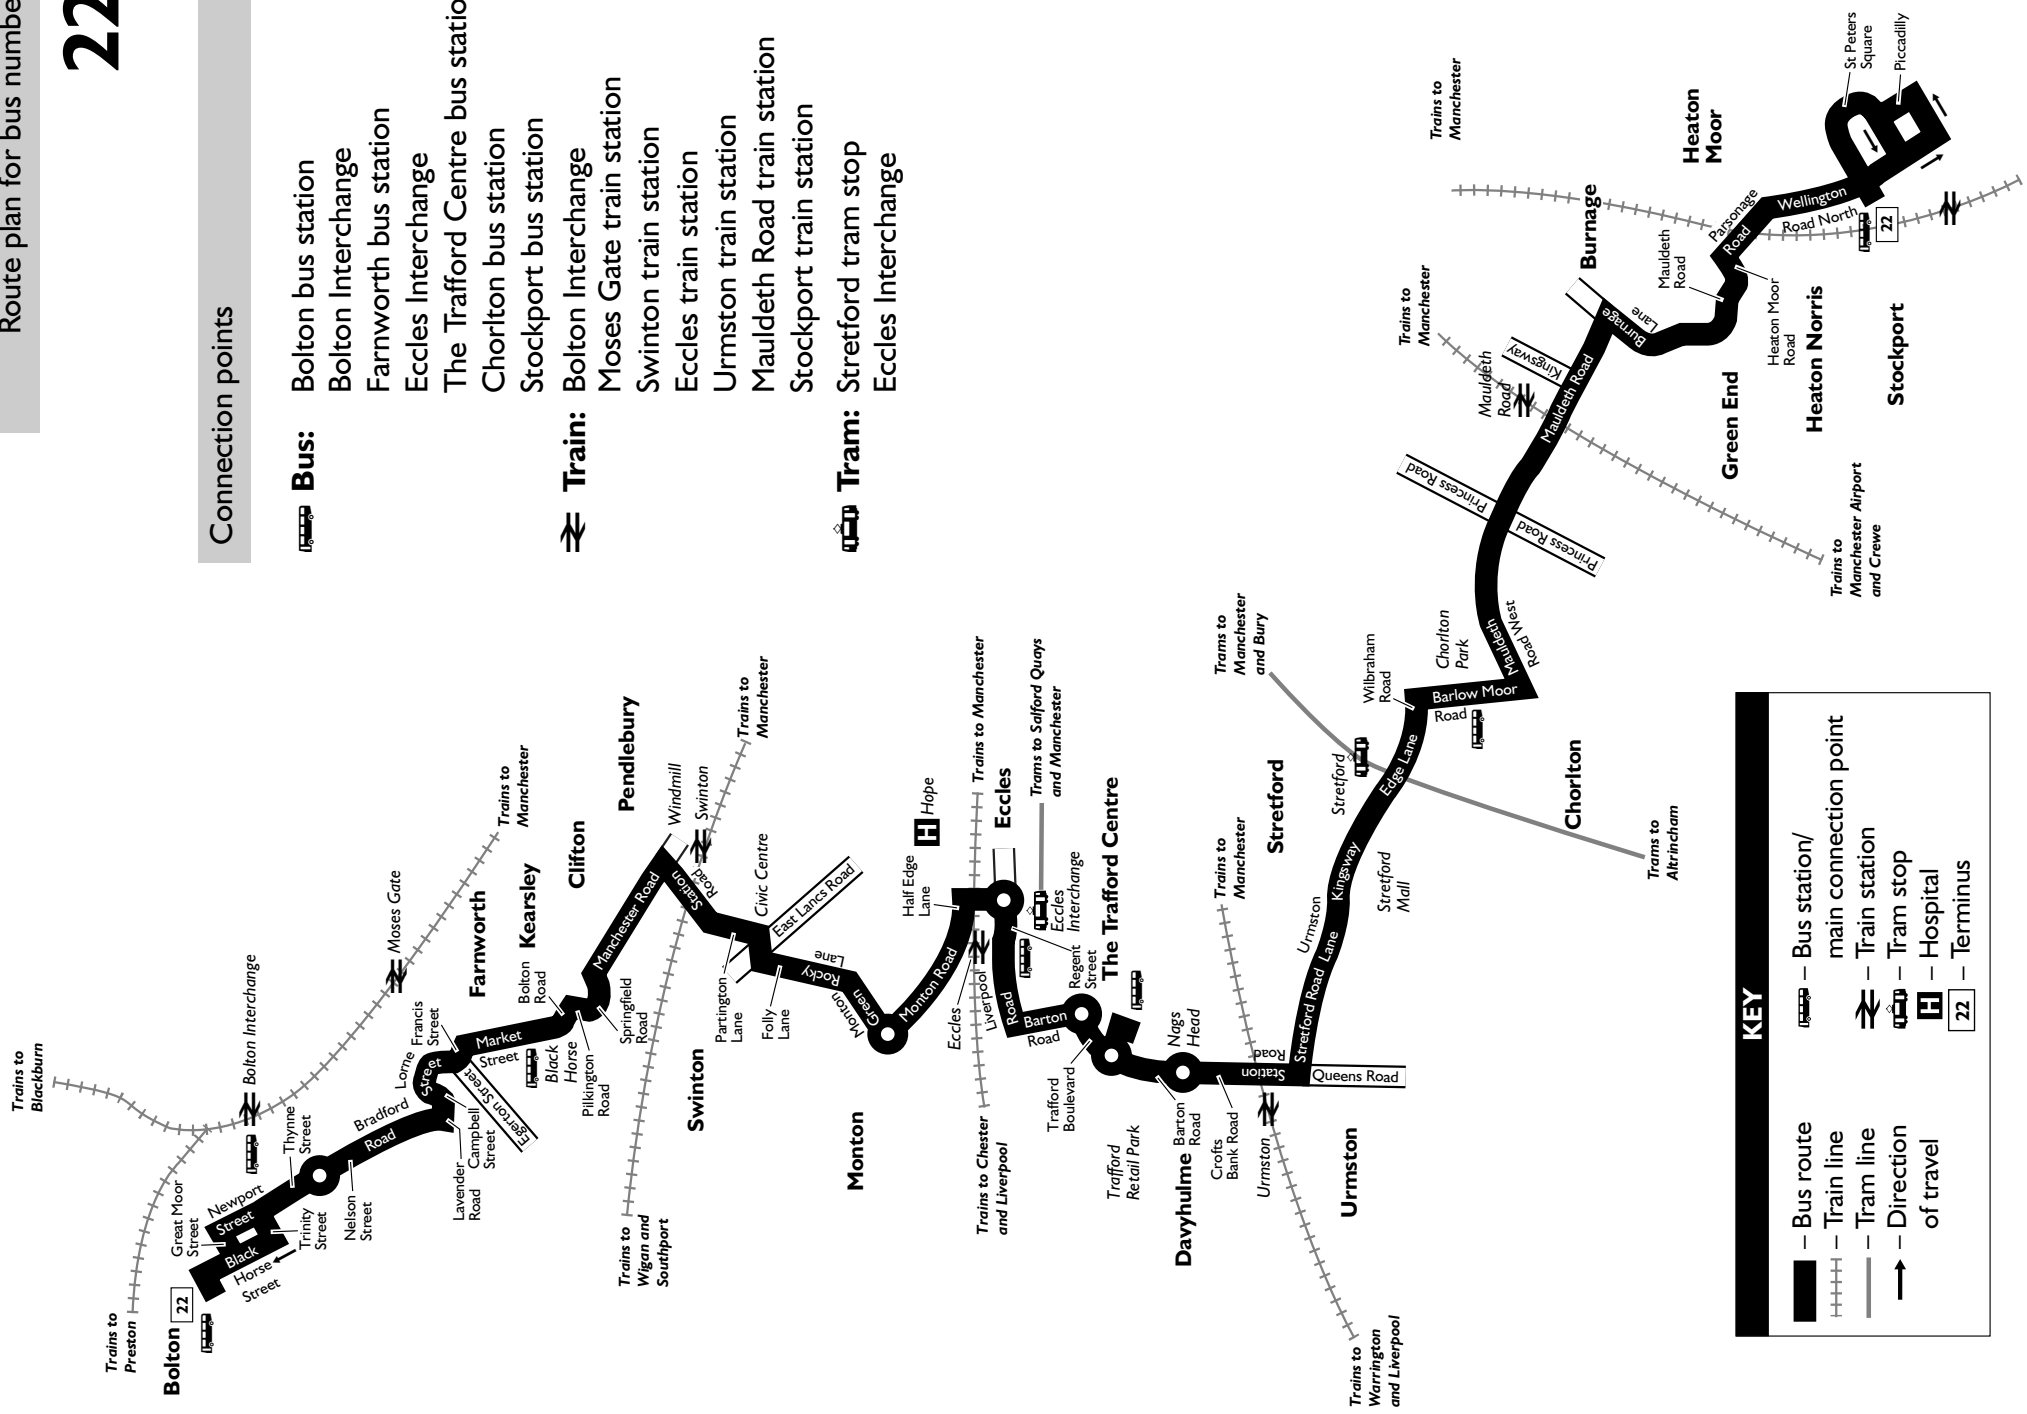

Connection points

1. **Bus:** Bolton bus station
   Bolton Interchange
   Farnworth bus station
   Eccles Interchange
   The Trafford Centre bus station
   Chorlton bus station
   Stockport bus station
2. **Train:** Bolton Interchange
   Moses Gate train station
   Swinton train station
   Eccles train station
   Urmston train station
   Mauldeeth Road train station
   Stockport train station
3. **Tram:** Stretford tram stop
   Eccles Interchange

KEY

- Bus route/
- Train line
- Tram line
- Direction of travel
- Bus station/
- main connection point
- Train station
- Tram stop
- Hospital
- Terminus

! Every care has been taken to ensure the accuracy of details in this publication; details were correct at time of going to print
© GMPT INFORMATION 2007.
© LA08900L.

Printed on paper made using pulp from fully sustainable, responsibly managed forestation, which is bleached without using elemental chlorine. It has been awarded the Nordic Swan certificate, complying with stringent controls of production processes, effluent discharge and environmental impact.