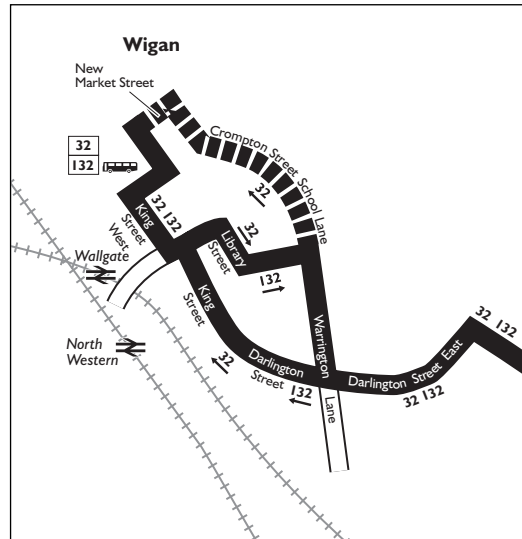

Bus 132

Stops at all stops along the route

KEY

- Bus route
- Train line
- Tram line
- Direction of travel
- Journeys to Wigan after 1900 only
- Bus station/main connection point
- Train station
- Tram stop
- Terminus

Route in Wigan town centre

Connection points

- Bus:** Wigan bus station
The Trafford Centre bus station
Manchester, Piccadilly Gardens
- Train:** Wigan Wallgate train station
Wigan North Western train station
Salford Crescent train station
Salford Central train station
- Tram:** Manchester Piccadilly Gardens tram stop
Manchester Mosley Street tram stop

† – Runs via Warrington Lane, School Lane and Crompton Street **not** via King Street.

Connection points: – Bus – Train – Tram