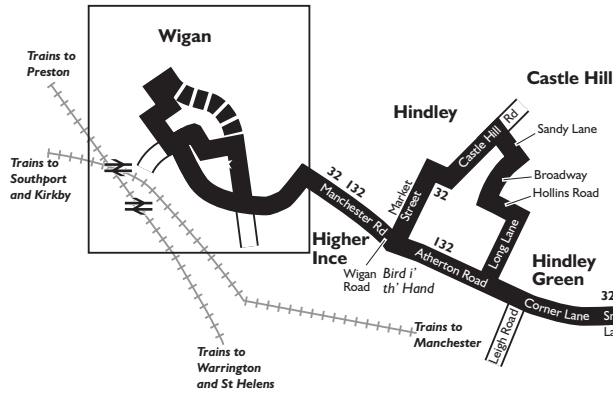

SH – School holidays only.

Connection points:  – Bus ⇌ – Train  – Tram

Continues after route plan

Buses run by

First Manchester

Wallshaw Street
Oldham
OL1 3TR
Telephone 0161-627 2929

South Lincs Travel

Unit 22/23
Chanters Industrial Estate
Atherton
M46 9BP
Telephone 01942 888893

Route in Manchester city centre

Route plan for bus numbers

32 132

Stopping places

Bus 32

All bus stops between Wigan Bus Station and Newearth Road then at:

- Old Clough Lane
- Moorside Road
- New Ellesmere
- Barton Road
- Pendleton Church
- Frederick Road
- Salford University
- Crescent/Adelphi Street
- Salford Education Offices
- Salford Central train station
- Bridge Street
- John Dalton Street
- King Street
- Charlotte Street (from Manchester)
- Manchester, Piccadilly Gardens

Bus 132

Stops at all stops along the route

KEY

- Bus route
- Train line
- Tram line
- Direction of travel
- Journeys to Wigan after 1900 only
- Bus station/main connection point
- Train station
- Tram stop
- Terminus

† – Runs via Warrington Lane, School Lane and Crompton Street **not** via King Street.

Connection points: – Bus – Train – Tram