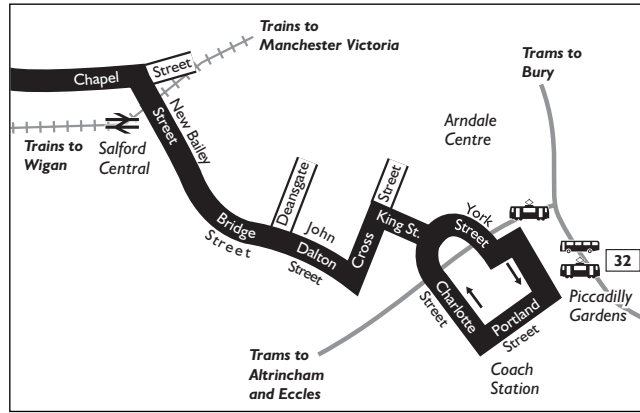

SH – School holidays only.

Connection points:  – Bus ⇌ – Train  – Tram

Continues after route plan

Buses run by

First Manchester

Wallshaw Street
Oldham
OL1 3TR
Telephone 0161-627 2929

South Lincs Travel

Unit 22/23
Chanters Industrial Estate
Atherton
M46 9BP
Telephone 01942 888893

Route in Manchester city centre

Route plan for bus numbers

32 132

Stopping places

Bus 32

All bus stops between Wigan Bus Station and Newearth Road then at:

- Old Clough Lane
- Moorside Road
- New Ellesmere
- Barton Road
- Pendleton Church
- Frederick Road
- Salford University
- Crescent/Adelphi Street
- Salford Education Offices
- Salford Central train station
- Bridge Street
- John Dalton Street
- King Street
- Charlotte Street (from Manchester)
- Manchester, Piccadilly Gardens

Bus 132

Stops at all stops along the route

KEY

- Bus route
- Train line
- Tram line
- Direction of travel
- Journeys to Wigan after 1900 only
- Bus station/main connection point
- Train station
- Tram stop
- Terminus

† – Runs via Warrington Lane, School Lane and Crompton Street **not** via King Street.

Connection points: – Bus – Train – Tram