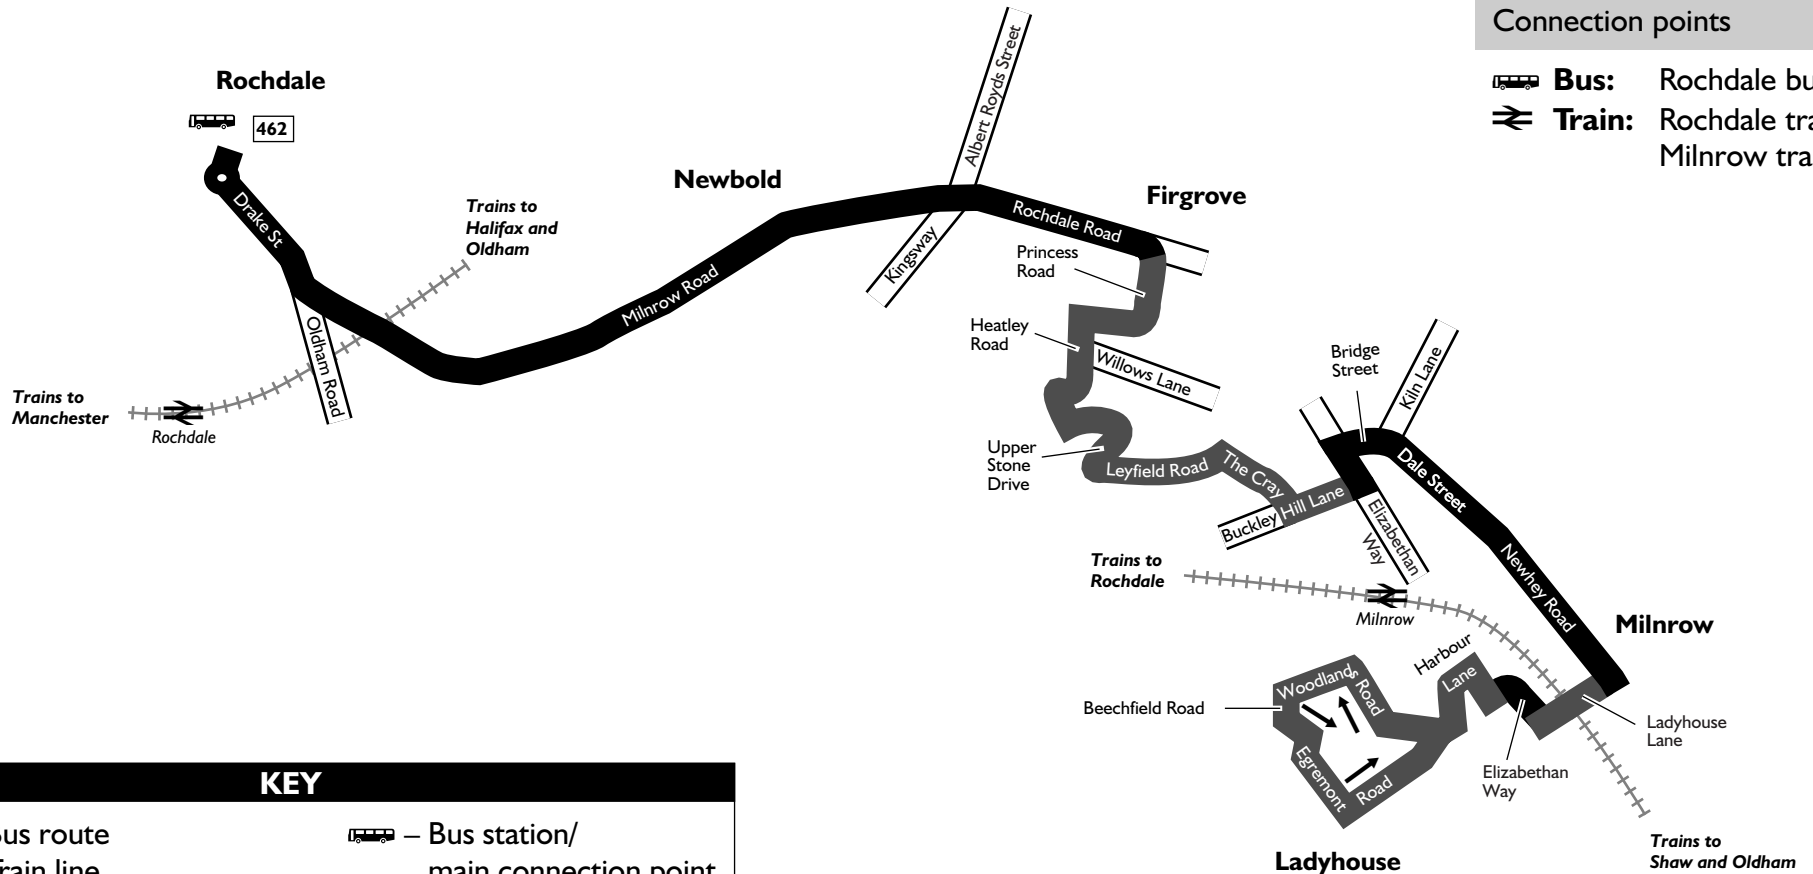

Where no time is shown against a particular stop, the bus does not stop there on that journey.

Check any symbols which are shown and the meanings at the bottom of the page.

A route plan is also included in this leaflet.

Travelshop

Opening times of GMPTE Travelshops in the area covered by this leaflet

Rochdale Bus Station

Mon to Fri 7am to 10.15am and 11am to 5.30pm

Saturday 8am to 10.15am and 11am to 5.30pm

Sunday* Closed

*Including public holidays

Connection points

-  **Bus:** Rochdale bus station
-  **Train:** Rochdale train station
Milnrow train station

KEY

-  – Bus route
-  – Train line
-  – Direction of travel
-  – Hail and ride: passengers can get on or off the bus wherever it is safe
-  – Bus station/
main connection point
-  – Train station
-  – Terminus