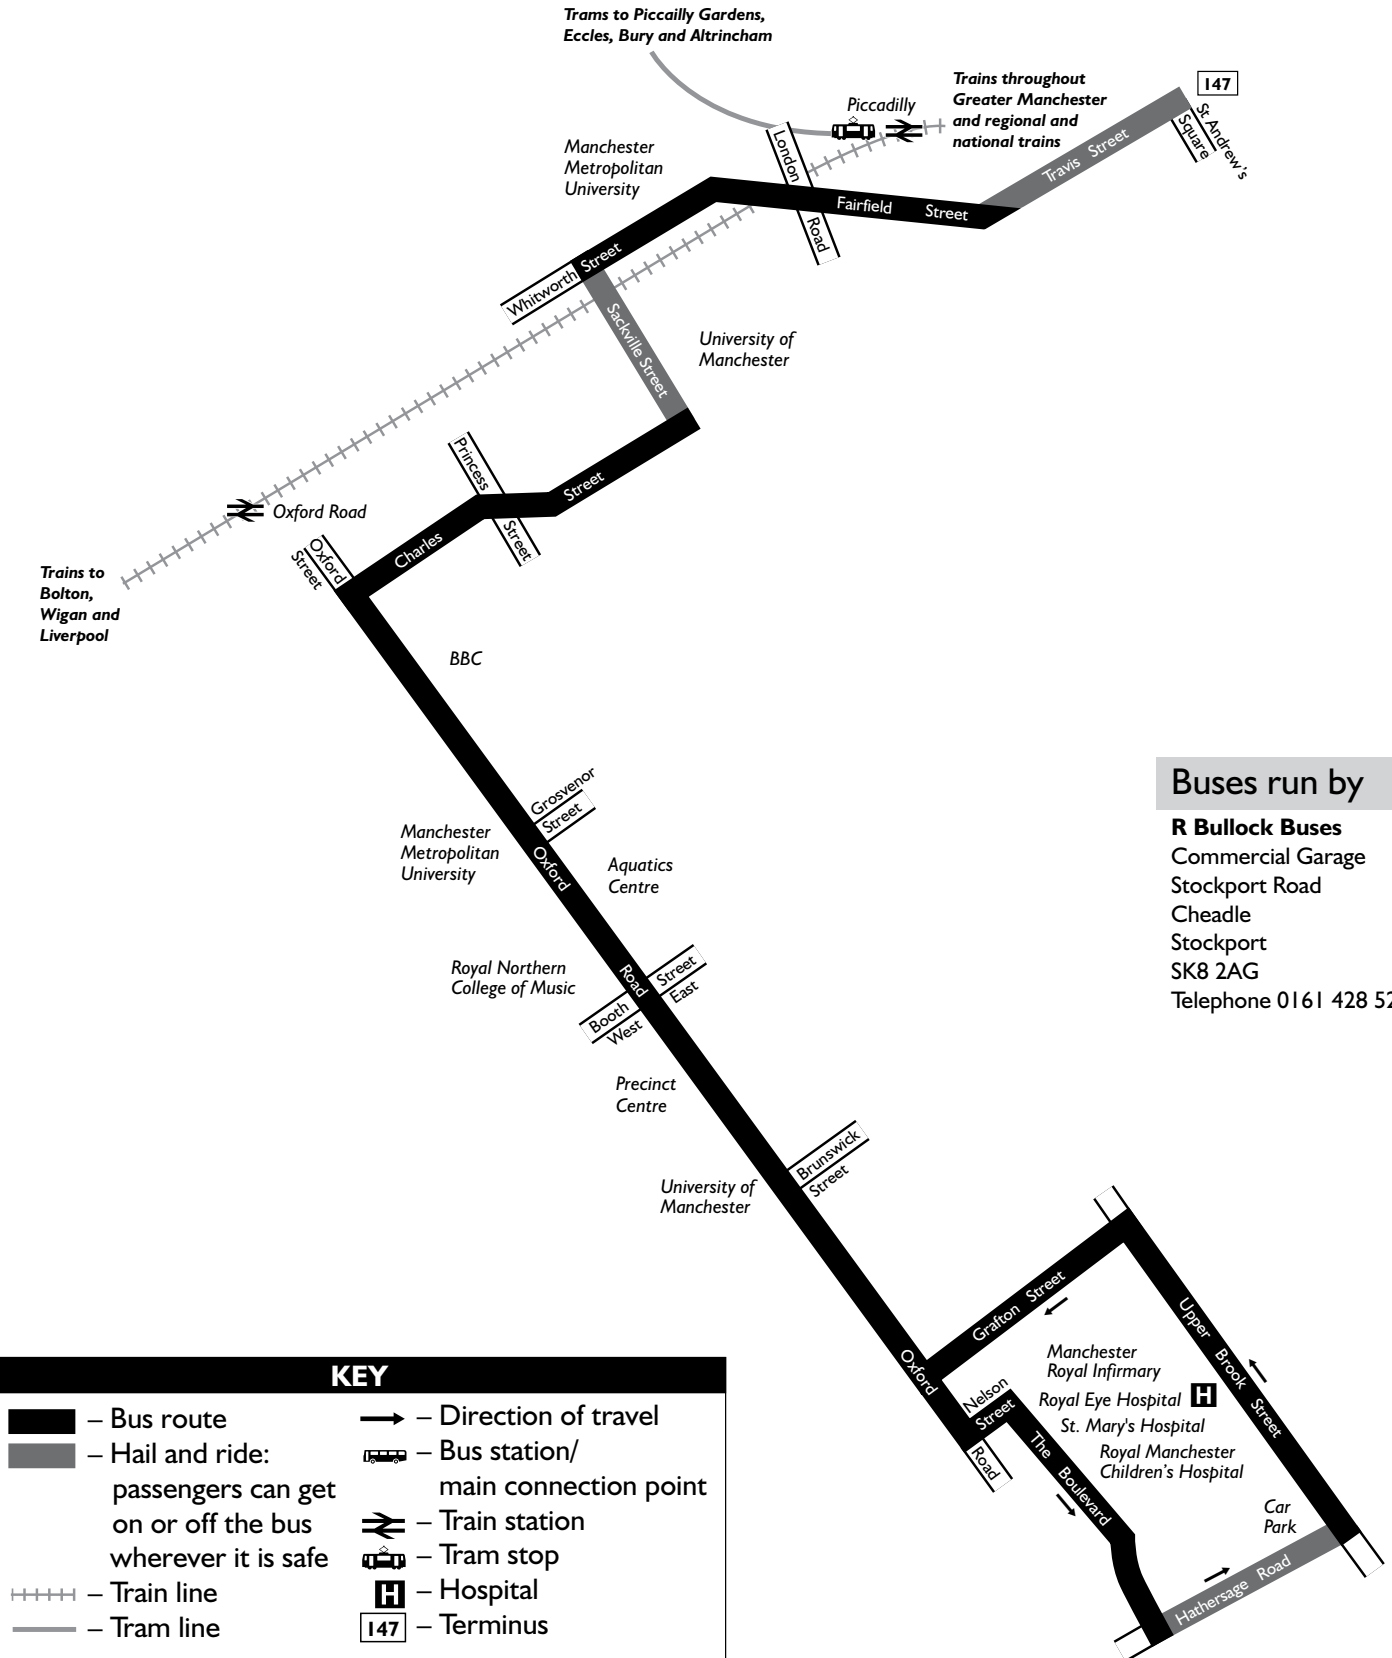

Connection points

- **Train:** Manchester Piccadilly train station
  Oxford Road train station
- **Tram:** Manchester Piccadilly tram stop

Route plan for bus number

Buses run by

R Bullock Buses
Commercial Garage
Stockport Road
Cheadle
Stockport
SK8 2AG
Telephone 0161 428 5265

KEY			
	– Bus route		– Direction of travel
	– Hail and ride: passengers can get on or off the bus wherever it is safe		– Bus station/main connection point
	– Train line		– Train station
	– Tram line		– Tram stop
			– Hospital
			– Terminus

Printed on Cocoon Silk, a coated recycled paper made using 50% recycled fibre from post consumer sources and 50% virgin fibre from sustainable forests.

GMPTTE uses reasonable endeavours to check the accuracy of information published and to publish changes to information in a timely manner. In no event will GMPTTE be liable for any loss that may arise from this information being inaccurate.

© 100022610 GMPTTE 2010