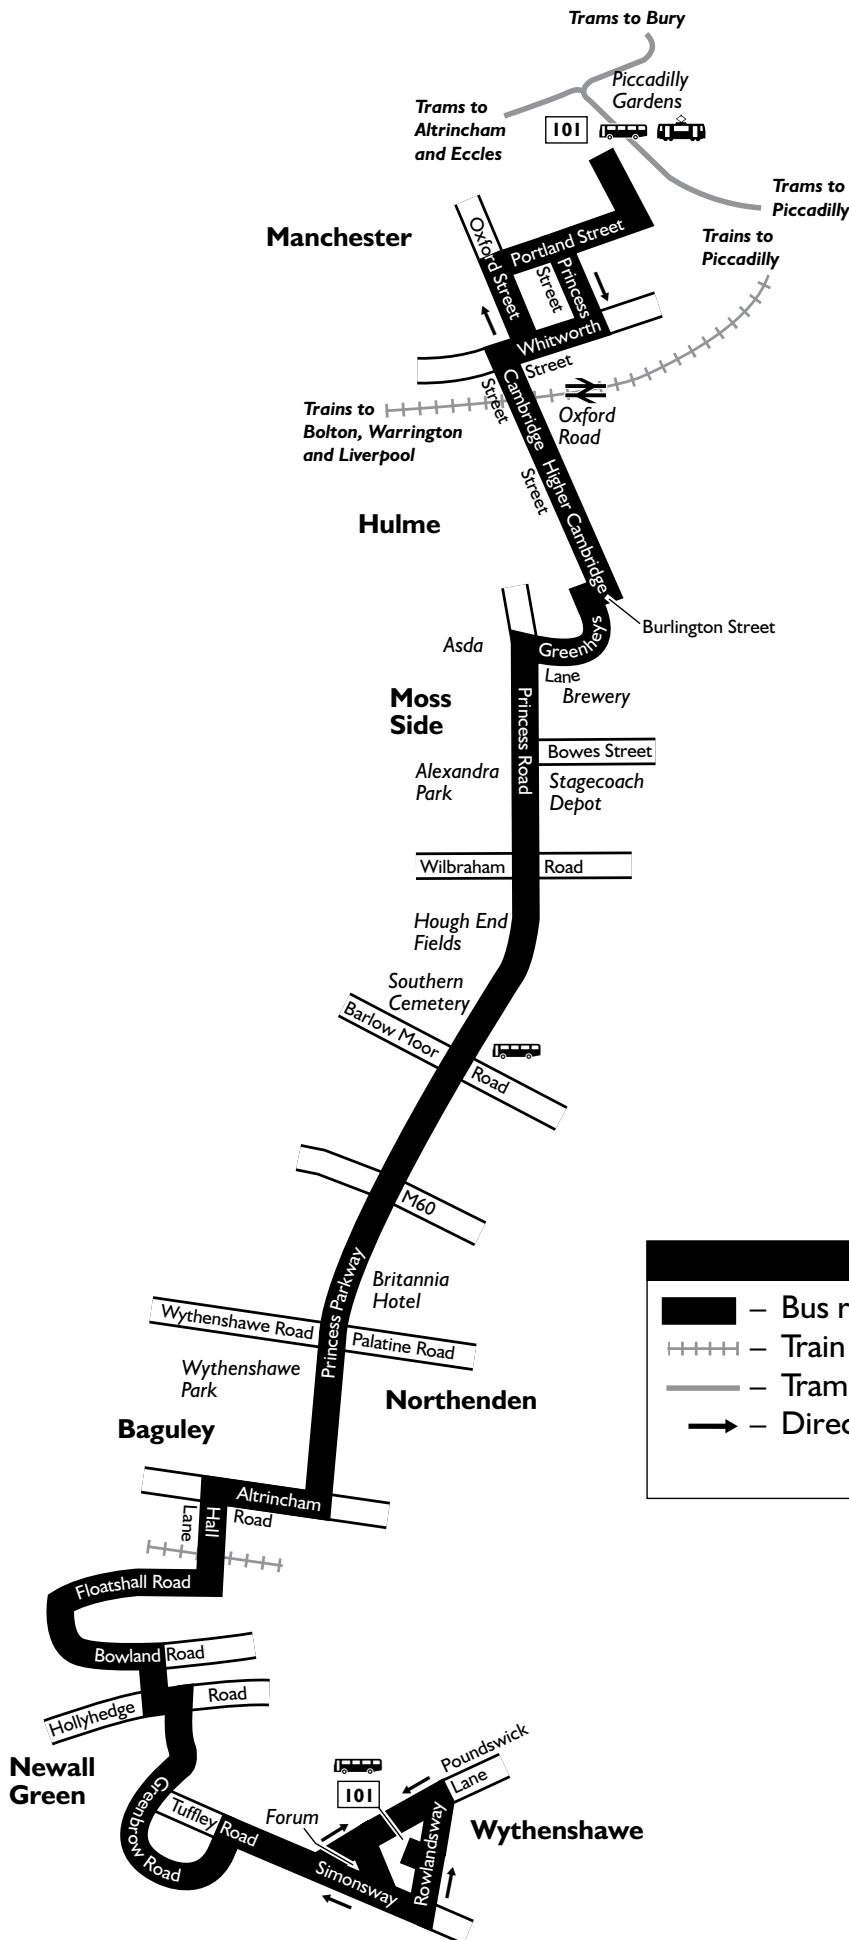

Connection points

- **Bus:** Wythenshawe bus station
  Southern Cemetery
  Piccadilly Gardens
- **Train:** Oxford Road train station
- **Tram:** Piccadilly Gardens tram stop

Buses run by

Stagecoach Manchester
Hyde Road Depot
Ardwick
Manchester
M12 6JS
Telephone 0161 273 3377

KEY

- Bus route
- Train line
- Tram line
- Direction of travel
- Bus station/main connection point
- Train station
- Tram stop
- Terminus