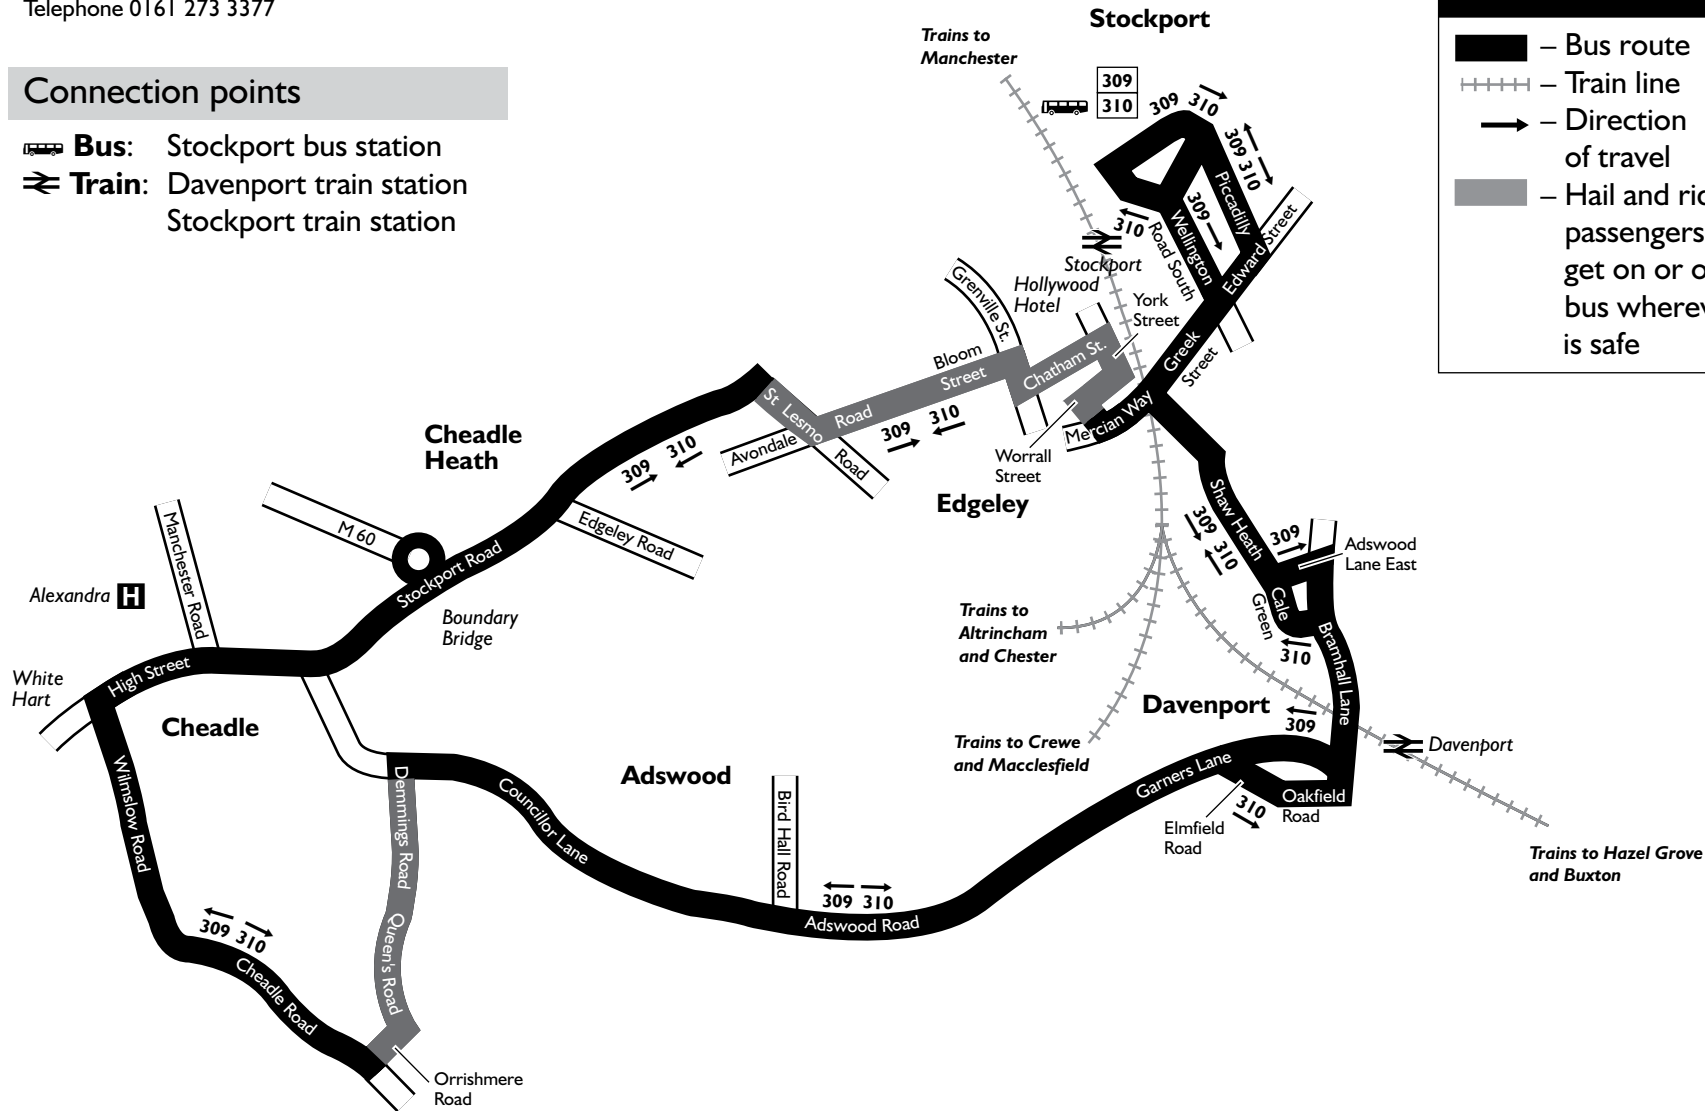

Route plan for bus numbers

309 310

KEY			
	– Bus route		– Bus station/ main connection point
	– Train line		– Train station
	– Direction of travel		– Hospital
	– Hail and ride: passengers can get on or off the bus wherever it is safe		– Terminus