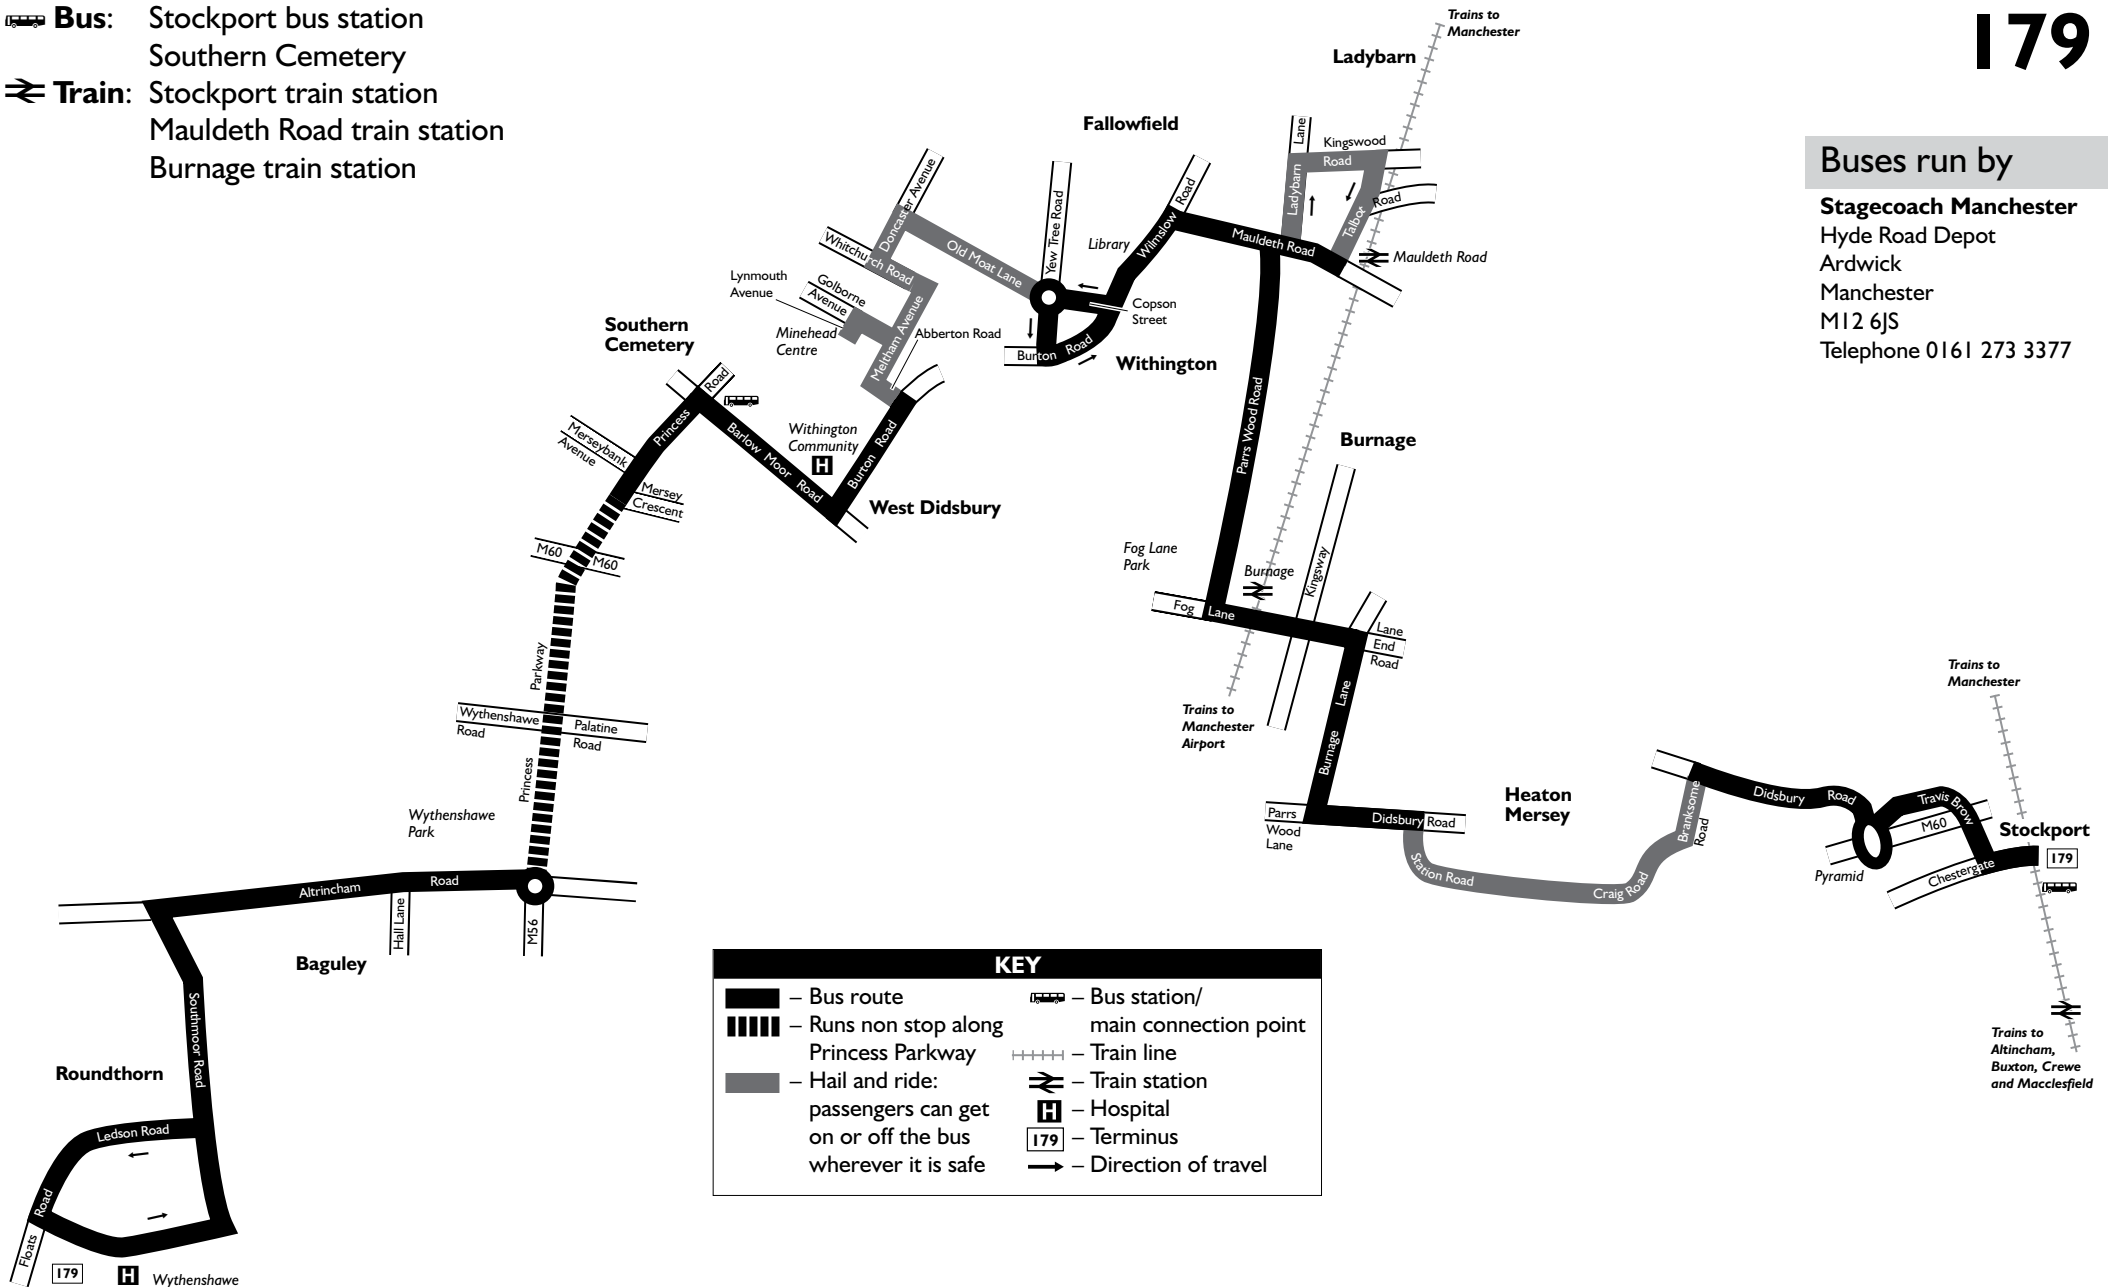

Connection points

-  **Bus:** Stockport bus station
Southern Cemetery
-  **Train:** Stockport train station
Mauldeth Road train station
Burnage train station

Route plan for bus number

179

Buses run by

Stagecoach Manchester
Hyde Road Depot
Ardwick
Manchester
M12 6JS
Telephone 0161 273 3377