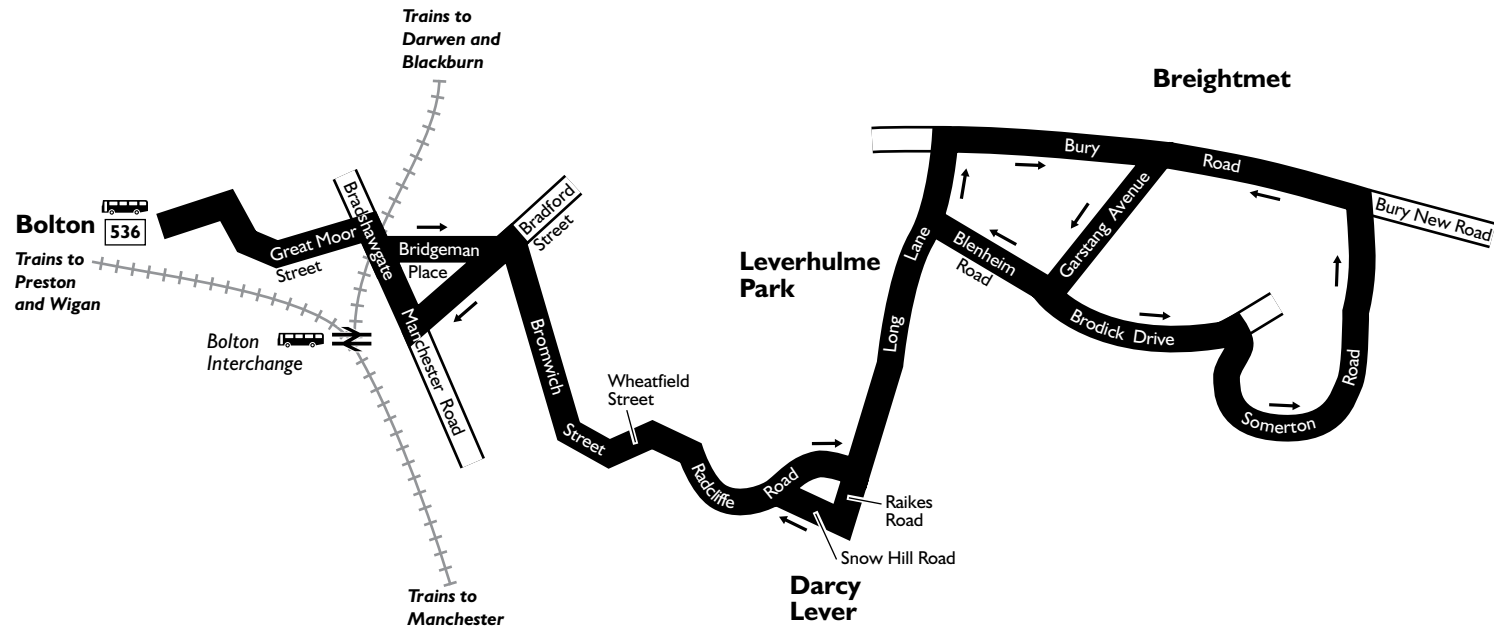

Connection points

- **Bus:** Bolton bus station
  Bolton Interchange
- **Train:** Bolton Interchange

Route plan for bus number

536

KEY	
	– Bus route
	– Train line
	– Direction of travel
	– Bus station/main connection point
	– Train station
	– Terminus

Buses run by

First Manchester
Wallshaw Street
Oldham
OLI 3TR
Telephone 0161 627 2929

Maytree Travel
Smethurst Lane
Bolton
BL4 0LR
Telephone 01204 665671
E-mail: info@maytreetravel.co.uk

Contains Ordnance Survey data ©Crown copyright and database right 2010
©0100022610 Transport for Greater Manchester 2011
Transport for Greater Manchester uses reasonable endeavours to check the accuracy of information published and to publish changes to information in a timely manner. In no event will Transport for Greater Manchester be liable for any loss that may arise from this information being inaccurate.