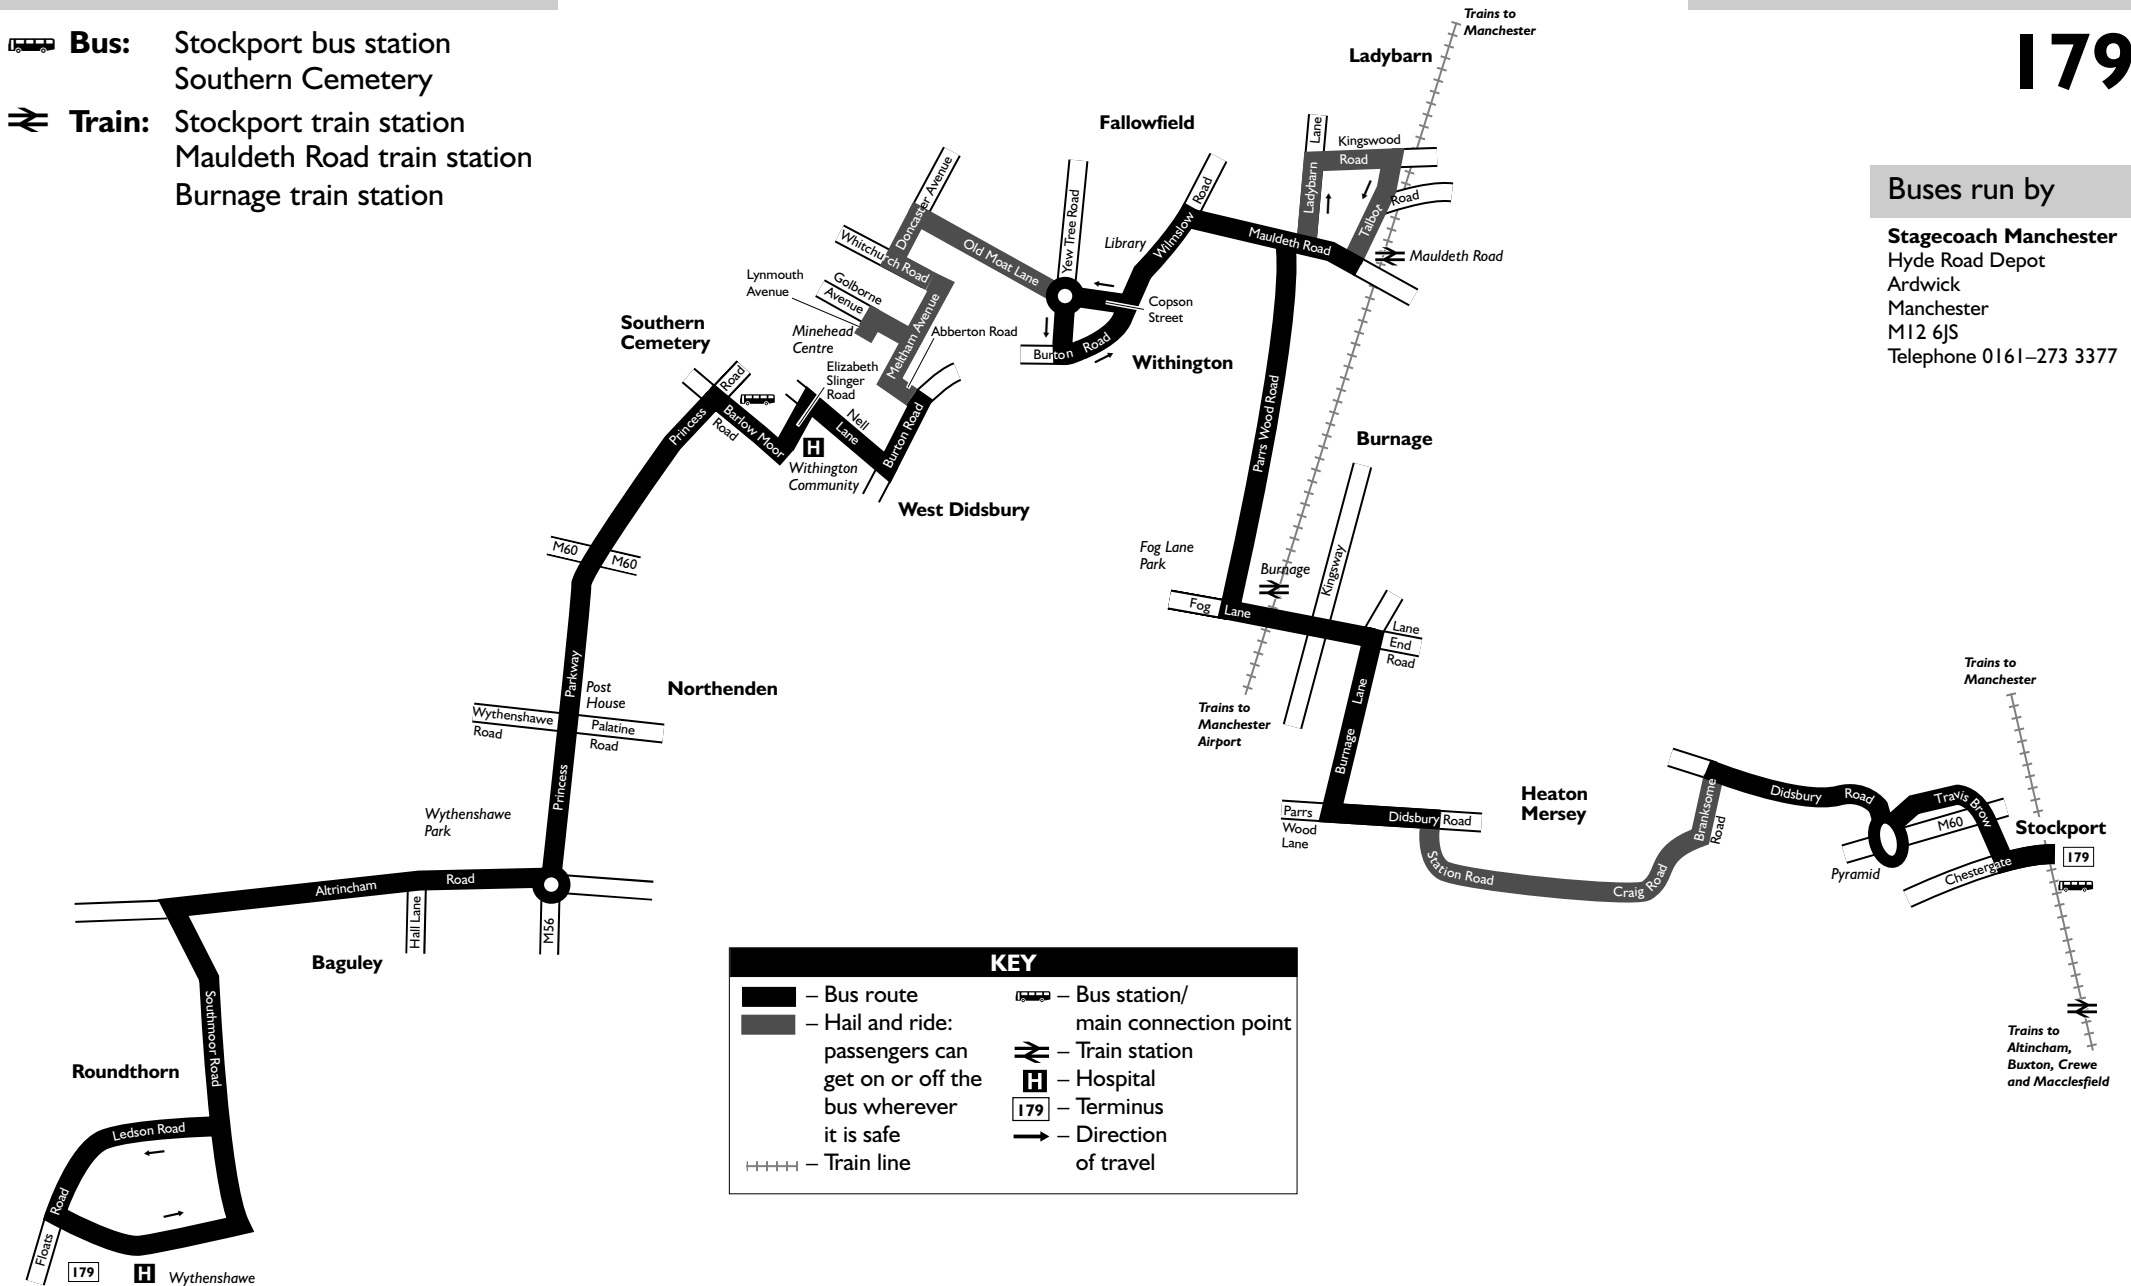

Connection points

1. **Bus:** Stockport bus station
   Southern Cemetery
2. **Train:** Stockport train station
   Mauldeth Road train station
   Burnage train station

Route plan for bus number

179

Buses run by

Stagecoach Manchester
Hyde Road Depot
Ardwick
Manchester
M12 6JS
Telephone 0161-273 3377

KEY			
	- Bus route		- Bus station/ main connection point
	- Hail and ride: passengers can get on or off the bus wherever it is safe		- Train station
	- Hospital		- Terminus
	- Direction of travel		- Train line

Printed on paper made using pulp from fully sustainable, responsibly managed forestation, which is bleached without using elemental chlorine. It has been awarded the Nordic Swan certificate, complying with stringent controls of production processes, effluent discharge and environmental impact.

GMPTTE uses reasonable endeavours to check the accuracy of information published and to publish changes to information in a timely manner. In no event will GMPTTE be liable for any loss that may arise from this information being inaccurate.

© 100022610 GMPTTE 2009