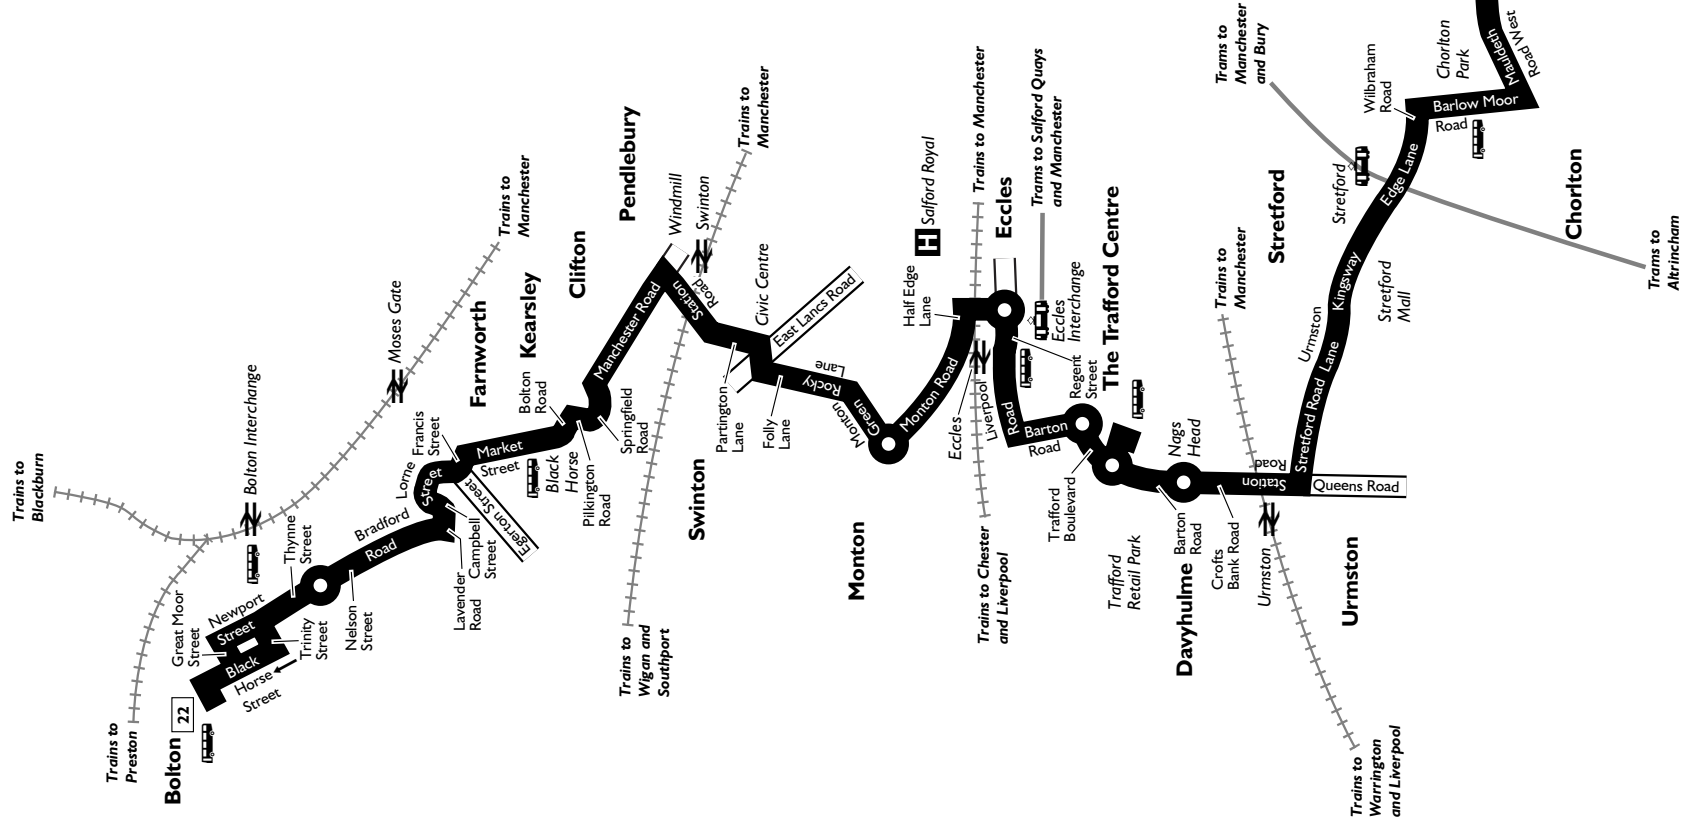

Connection points

1. **Bus:**
2. Bolton bus station
   - Bolton Interchange
   - Farnworth bus station
   - Eccles Interchange
   - The Trafford Centre bus station
   - Chorlton bus station
   - Stockport bus station
3. **Train:**
4. Bolton Interchange
   - Moses Gate train station
   - Swinton train station
   - Eccles train station
   - Urmston train station
   - Mauldeith Road train station
   - Stockport train station
5. **Tram:**
6. Stretford tram stop
   - Eccles Interchange

KEY

- Bus route
- Tram line
- Tram line
- Direction of travel
- Bus station/ main connection point
- Train station
- Tram stop
- Hospital
- Terminus

Buses run by

First Manchester
Wallshaw Street
Oldham
OL1 3TR
Telephone 0161-627 2929

Stagecoach Manchester
Hyde Road Depot
Ardwick
Manchester
M12 6JS
Telephone 0161-273 3377

Stagecoach North West
2nd Floor
Broadacre House
15-20 Lowther Street
Carlisle
CA3 8DA
Telephone 01228 597222

Printed on paper made using pulp from fully sustainable, responsibly managed forestation, which is bleached without using elemental chlorine. It has been awarded the Nordic Swan certificate, complying with stringent controls of production processes, effluent discharge and environmental impact.

GMPTe uses reasonable endeavours to check the accuracy of information published and to publish changes to information in a timely manner. In no event will GMPTe be liable for any loss that may arise from this information being inaccurate.

© 100022610 GMPTe 2009