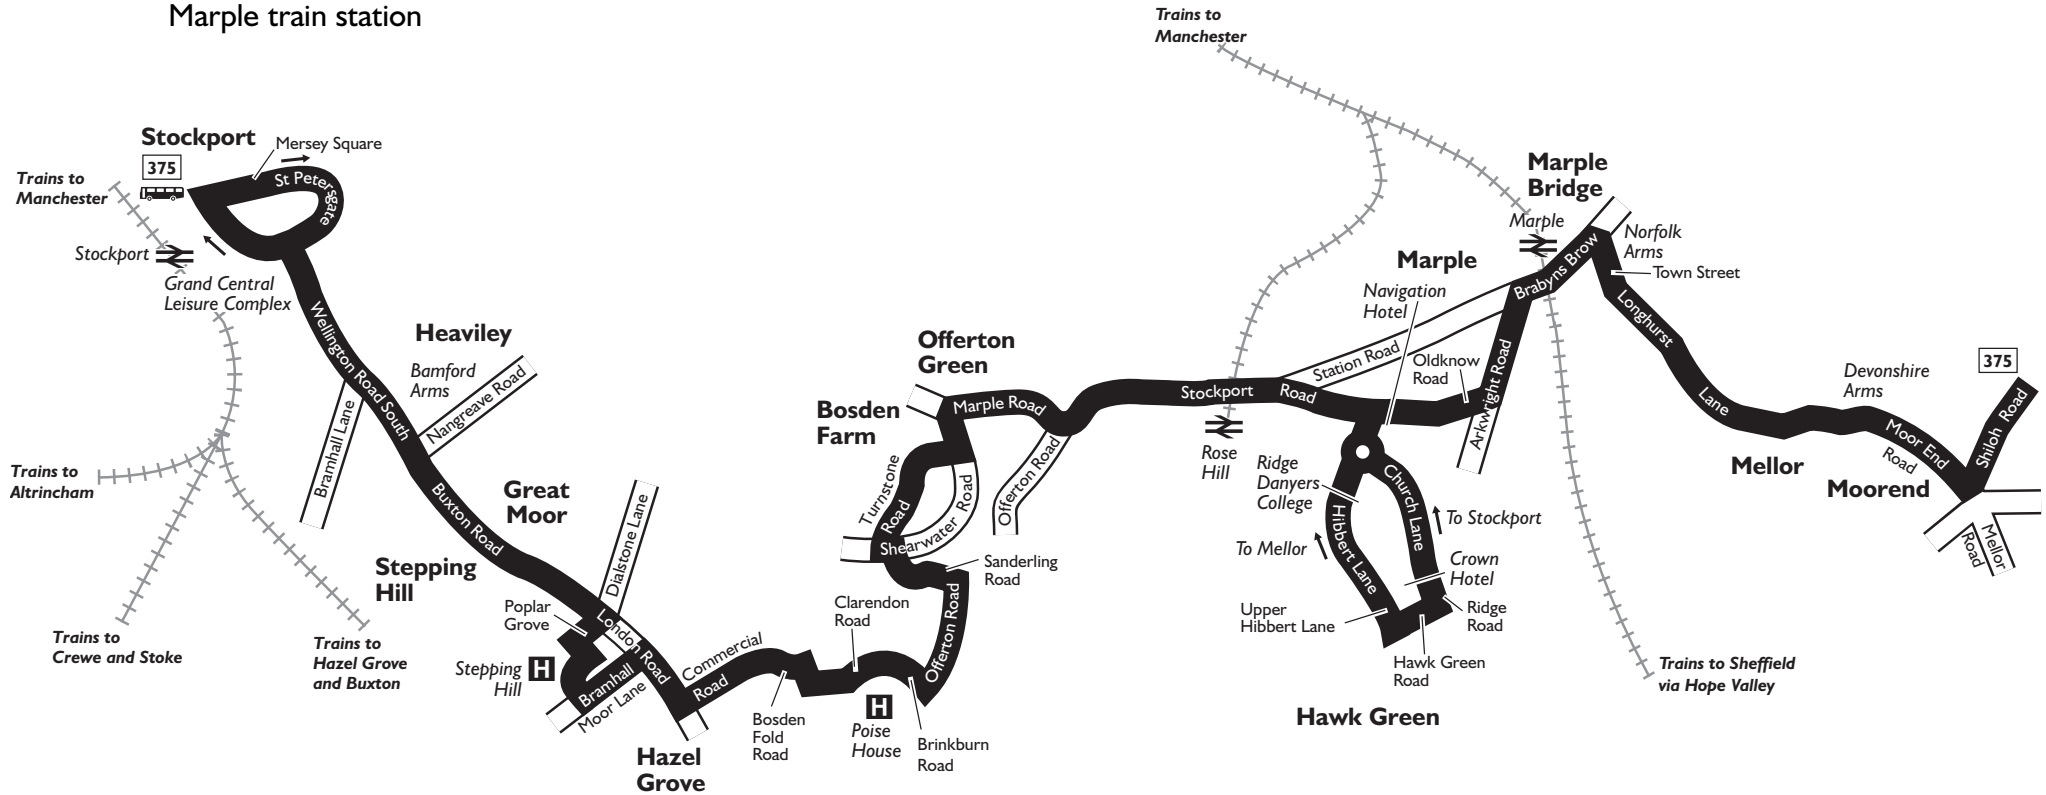

Bus 375 is provided with the financial support of Greater Manchester Integrated Transport Authority between Mellor and Marple.

▲ – Starts from Offerton Road, 17 Windows at 0820.

● – Journeys starting from Mellor, Devonshire Arms use the stop at the turning circle near the Devonshire Arms.

Through journeys from Mellor, Shiloh Road use the stop opposite the Devonshire Arms.

Connection points:  – Bus ⇄ – Train

Route plan for bus number

375

Buses run by

Stagecoach Manchester
Hyde Road Depot
Ardwick
Manchester
M12 6JS
Telephone 0161-273 3377

Connection points

-  **Bus:** Stockport bus station
-  **Train:** Stockport train station
Rose Hill train station
Marple train station

KEY	
	– Bus route
	– Train line
	– Bus station/ main connection point
	– Train station
	– Hospital
	– Terminus
	– Direction of travel

Through journeys to Mellor, Shiloh Road use the stop outside the Devonshire Arms.

Connection points:  – Bus  – Train

Saturdays

Stockport , Bus Station  	0920	1020	1120	1220	1320	1420	1520	1630	1745
Heaviley, Bamford Arms	0928	1028	1128	1228	1328	1428	1528	1638	1753
Stepping Hill Hospital	0934	1034	1134	1234	1334	1434	1534	1644	1759
Hazel Grove, Valley Shops	0940	1040	1140	1240	1340	1440	1540	1650	1805
Bosden Farm, Harvester	0945	1045	1145	1245	1345	1445	1545	1655	1810
Marple, Hibbert Lane	0953	1053	1153	1253	1353	1453	1553	1703	1818
Church Lane, Ring o' Bells	0955	1055	1155	1255	1355	1455	1555	1705	1820
Hawk Green, Crown Hotel	0957	1057	1157	1257	1357	1457	1557	1707	1822
Ridge Danyers College	0959	1059	1159	1259	1359	1459	1559	1709	
Marple, Navigation Hotel	0913	1003	1103	1203	1303	1403	1503	1603	1713
Marple Bridge, Norfolk Arms 	0918	1008	1108	1208	1308	1408	1508	1608	1718
Mellor, Devonshire Arms ●	0924	1014	1114	1214	1314	1414	1514	1614	1724
Mellor, Moor End	0927	1017	1117	1217	1317	1417	1517		
Mellor , Shiloh Road	0930	1020	1120	1220	1320	1420	1520		