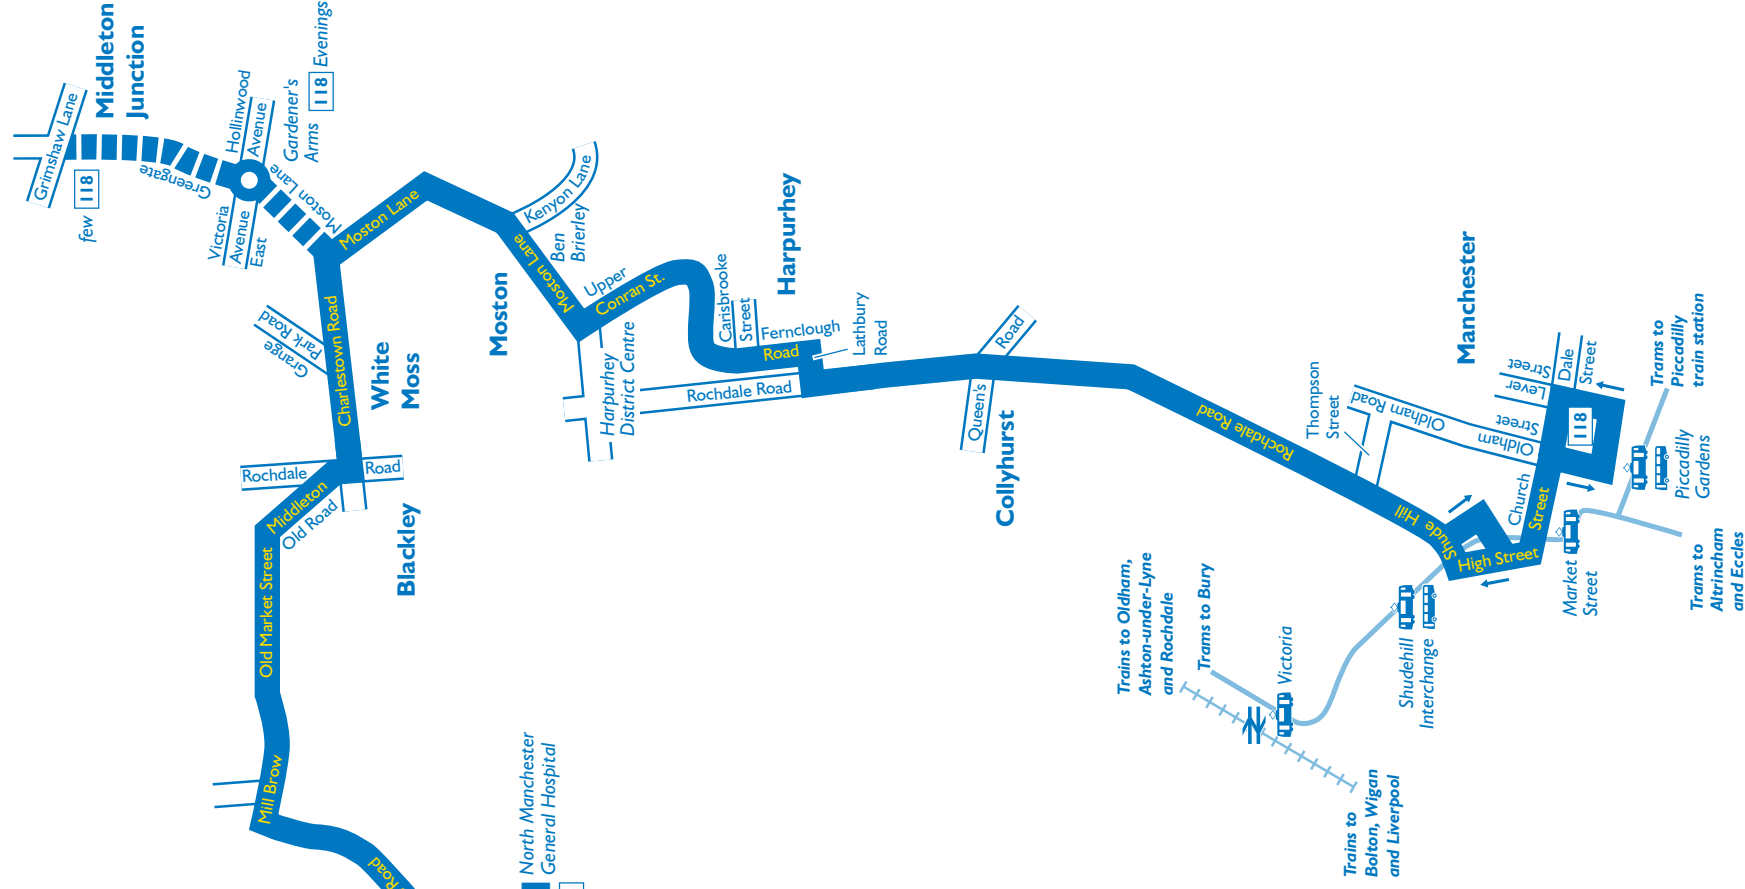

Connection points

1. **Bus:** Manchester, Piccadilly Gardens
   Shudehill Interchange
2. **Tram:** Piccadilly Gardens tram stop
   Market Street tram stop
   Shudehill Interchange

Buses run by

Jpt
The Coach House
Joshua Lane
Middleton
Manchester
M24 2AZ
Telephone 0161-653 3404

Route plan for bus numbers

118

KEY

- Bus route
- Some early morning and evening journeys only
- Train line
- Tram line
- Direction of travel
- Bus station/
  main connection point
- Train station
- Tram stop
- Hospital
- Terminus

GMPTE uses reasonable endeavours to check the accuracy of information published and to publish changes to information in a timely manner. In no event will GMPTE be liable for any loss that may arise from this information being inaccurate.

© 1000226 10 GMPTE 2010