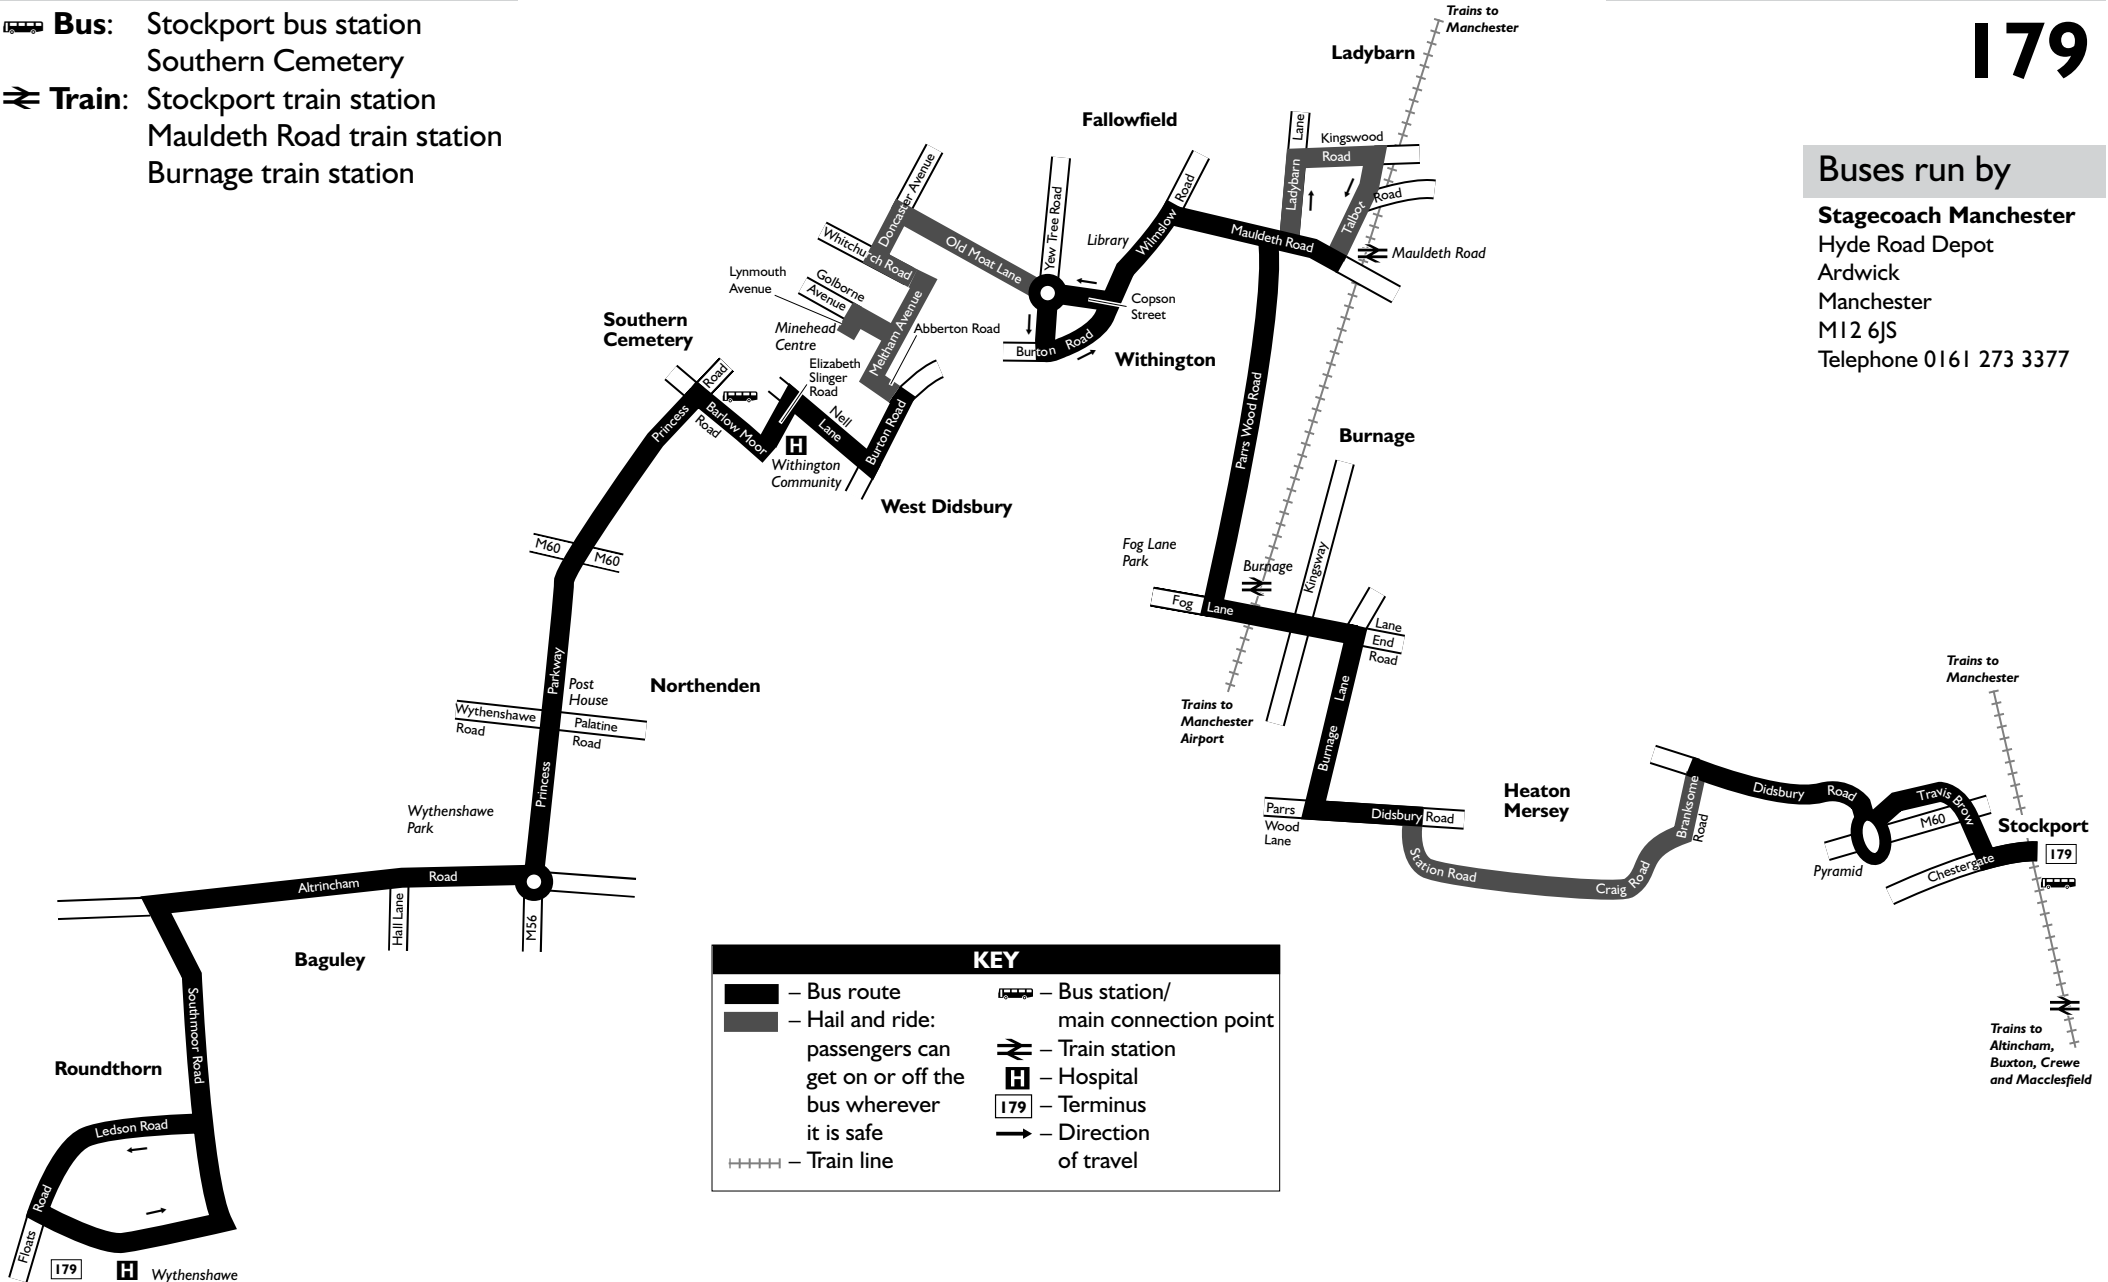

-  **Bus:** Stockport bus station
Southern Cemetery
-  **Train:** Stockport train station
Mauldeth Road train station
Burnage train station

Route plan for bus number

179

Buses run by

Stagecoach Manchester
Hyde Road Depot
Ardwick
Manchester
M12 6JS
Telephone 0161 273 3377