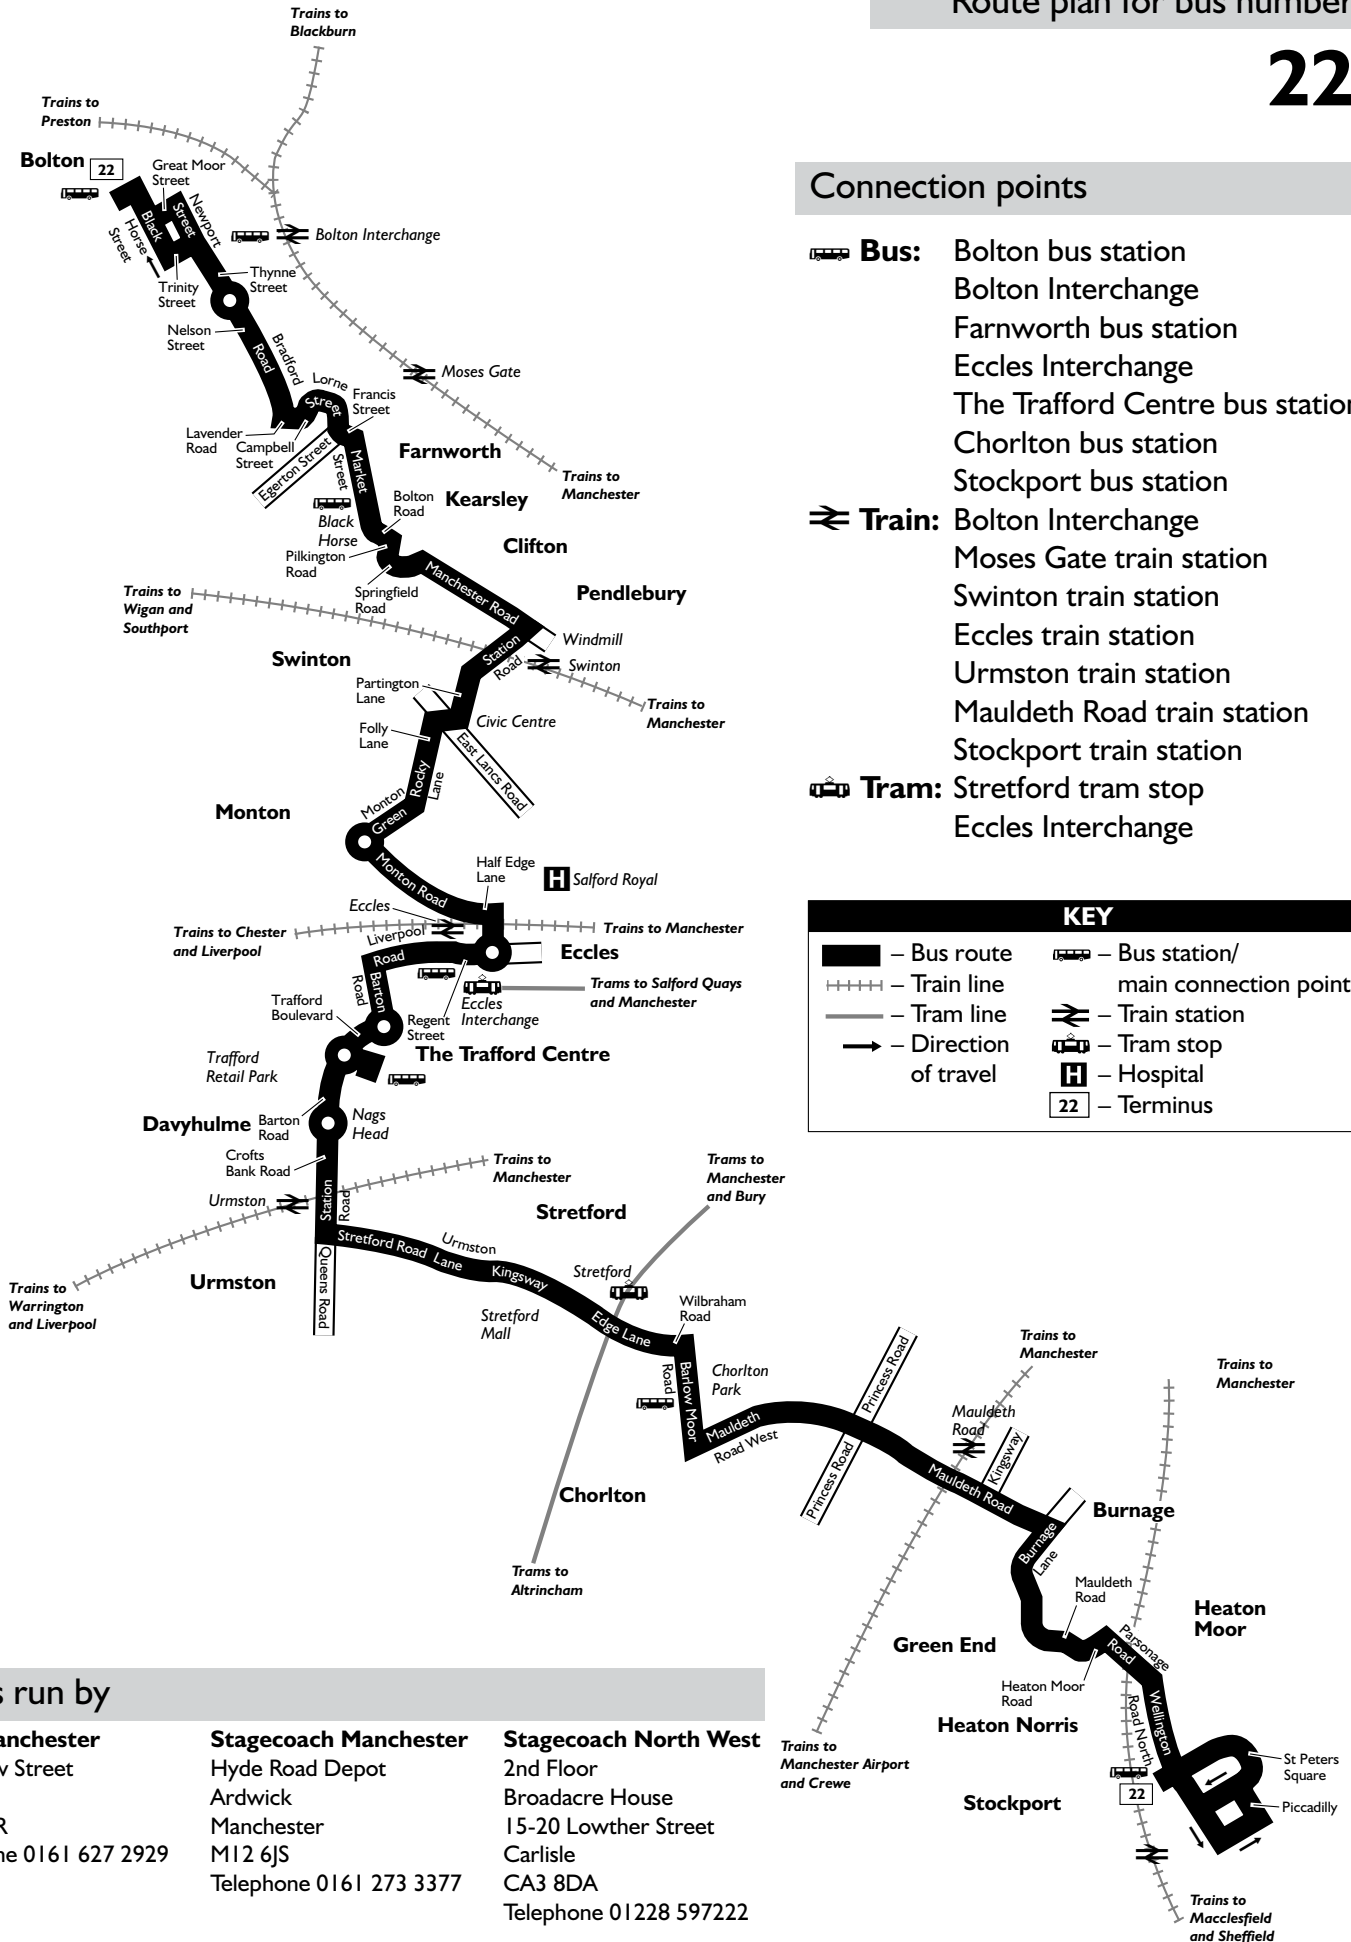

Connection points

- **Bus:** Bolton bus station
  Bolton Interchange
  Farnworth bus station
  Eccles Interchange
  The Trafford Centre bus station
  Chorlton bus station
  Stockport bus station
- **Train:** Bolton Interchange
  Moses Gate train station
  Swinton train station
  Eccles train station
  Urmston train station
  Mauldeth Road train station
  Stockport train station
- **Tram:** Stretford tram stop
  Eccles Interchange

KEY	
	- Bus route
	- Train line
	- Tram line
	- Direction of travel
	- Bus station/ main connection point
	- Train station
	- Tram stop
	- Hospital
	- Terminus

Buses run by

First Manchester Wallshaw Street Oldham OLI 3TR Telephone 0161 627 2929	Stagecoach Manchester Hyde Road Depot Ardwick Manchester M12 6JS Telephone 0161 273 3377	Stagecoach North West 2nd Floor Broadacre House 15-20 Lowther Street Carlisle CA3 8DA Telephone 01228 597222

Printed on Cocoon Silk, a coated recycled paper made using 50% recycled fibre from post consumer sources and 50% virgin fibre from sustainable forests.