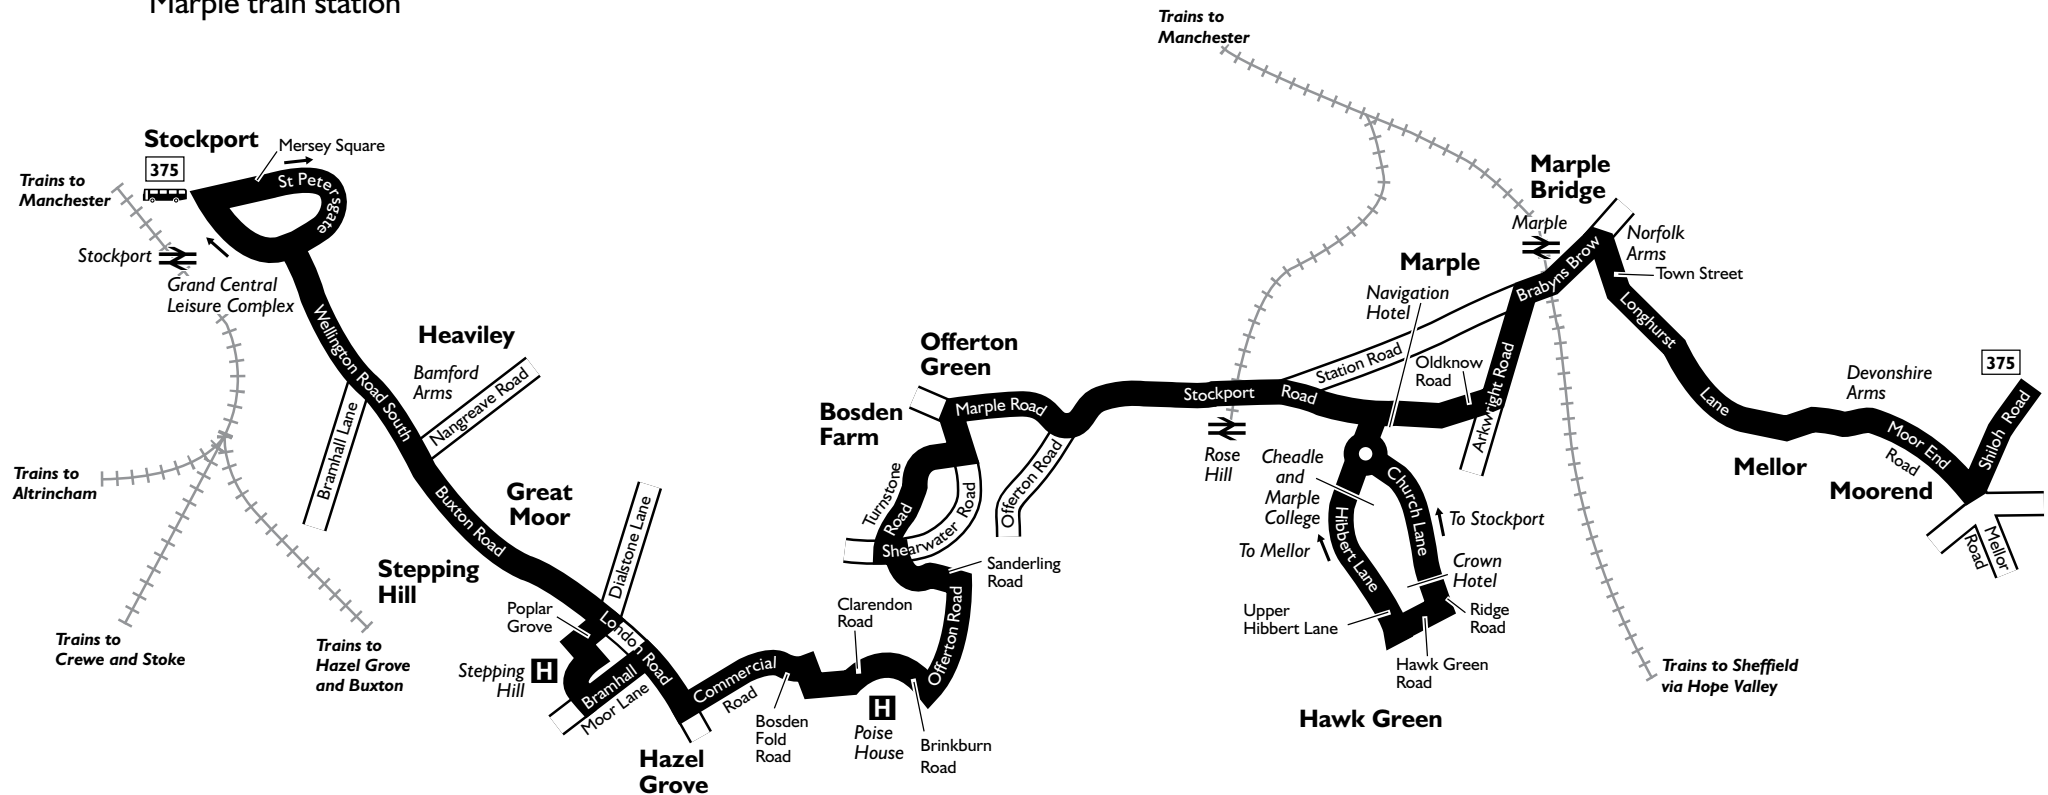

Through journeys from Mellor, Shiloh Road use the stop opposite the Devonshire Arms.

Connection points:  – Bus ⇌ – Train

 – **Easy access bus.** See inside front cover of this Bus Times leaflet for details.

Route plan for bus number

375

Connection points

-  **Bus:** Stockport bus station
-  **Train:** Stockport train station
Rose Hill train station
Marple train station

Buses run by

Stagecoach Manchester
Hyde Road Depot
Ardwick
Manchester
M12 6JS
Telephone 0161 273 3377

KEY

-  – Bus route
-  – Train line
-  – Bus station/
main connection point
-  – Train station
-  – Hospital
-  – Terminus
-  – Direction of travel

Saturdays

	♿	♿	♿	♿	♿	♿	♿	♿	♿	♿
Mellor , Shiloh Road	0930	1030	1130	1230	1330	1430	1530			
Mellor, Moor End	0932	1032	1132	1232	1332	1432	1532			
Mellor, Devonshire Arms ●	0935	1035	1135	1235	1335	1435	1535	1625	1730	
Marple Bridge, Norfolk Arms ⇨	0942	1042	1142	1242	1342	1442	1542	1632	1737	
Marple, Navigation Hotel	0948	1048	1148	1248	1348	1448	1548	1638	1743	
Cheadle and Marple College	0953	1053	1153	1253	1353	1453	1553	1643	1748	
Hawk Green, Crown Hotel	0955	1055	1155	1255	1355	1455	1555	1645	1750	
Church Lane, Ring o' Bells	0957	1057	1157	1257	1357	1457	1557	1647	1752	
Marple, Hibbert Lane	1000	1100	1200	1300	1400	1500	1600	1650	1755	
Bosden Farm, Harvester	0908	1008	1108	1208	1308	1408	1508	1608		
Hazel Grove, Valley Shops	0914	1014	1114	1214	1314	1414	1514	1614		
Stepping Hill Hospital	0920	1020	1120	1220	1320	1420	1520	1620		
Heaviley, Bamford Arms	0927	1027	1127	1227	1327	1427	1527	1627		
Stockport , Bus Station 🚏 ⇨	0937	1037	1137	1237	1337	1437	1537	1637		

Through journeys to Mellor, Shiloh Road use the stop outside the Devonshire Arms.

Connection points:  – Bus  – Train

 – **Easy access bus.** See inside front cover of this Bus Times leaflet for details.