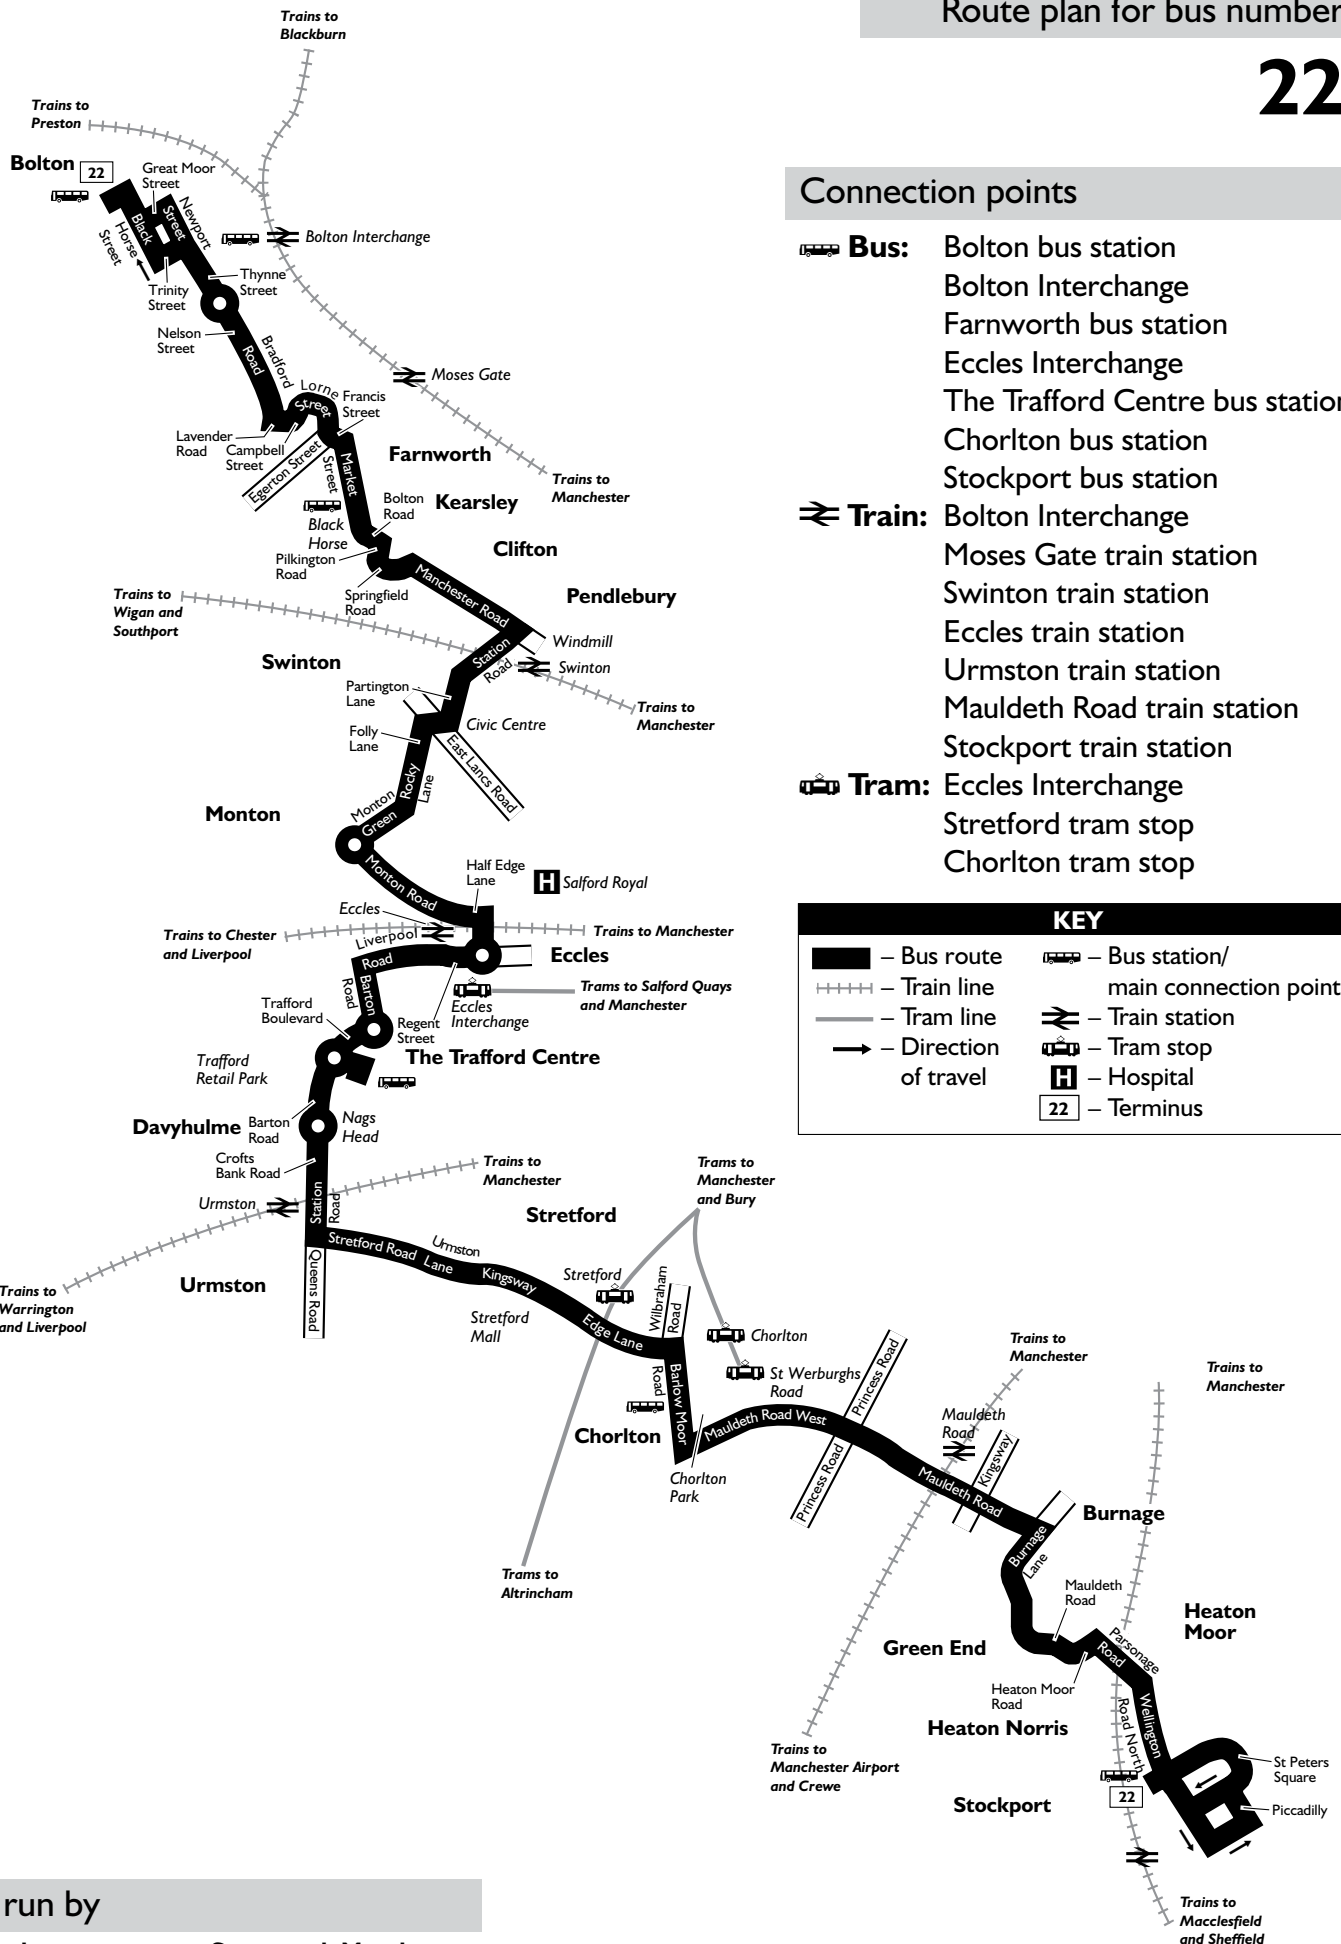

Connection points

- **Bus:** Bolton bus station
  Bolton Interchange
  Farnworth bus station
  Eccles Interchange
  The Trafford Centre bus station
  Chorlton bus station
  Stockport bus station
- **Train:** Bolton Interchange
  Moses Gate train station
  Swinton train station
  Eccles train station
  Urmston train station
  Mauldeth Road train station
  Stockport train station
- **Tram:** Eccles Interchange
  Stretford tram stop
  Chorlton tram stop

KEY	
	– Bus route
	– Train line
	– Tram line
	– Direction of travel
	– Bus station/ main connection point
	– Train station
	– Tram stop
	– Hospital
	– Terminus

Buses run by

First Manchester
Wallshaw Street
Oldham
OLI 3TR
Telephone 0161 627 2929

Stagecoach Manchester
Hyde Road Depot
Ardwick
Manchester
M12 6JS
Telephone 0161 273 3377

Contains Ordnance Survey data ©Crown copyright and database right 2010
©0100022610 Transport for Greater Manchester 2012
Transport for Greater Manchester uses reasonable endeavours to check the accuracy of information published and to publish changes to information in a timely manner. In no event will Transport for Greater Manchester be liable for any loss that may arise from this information being inaccurate.