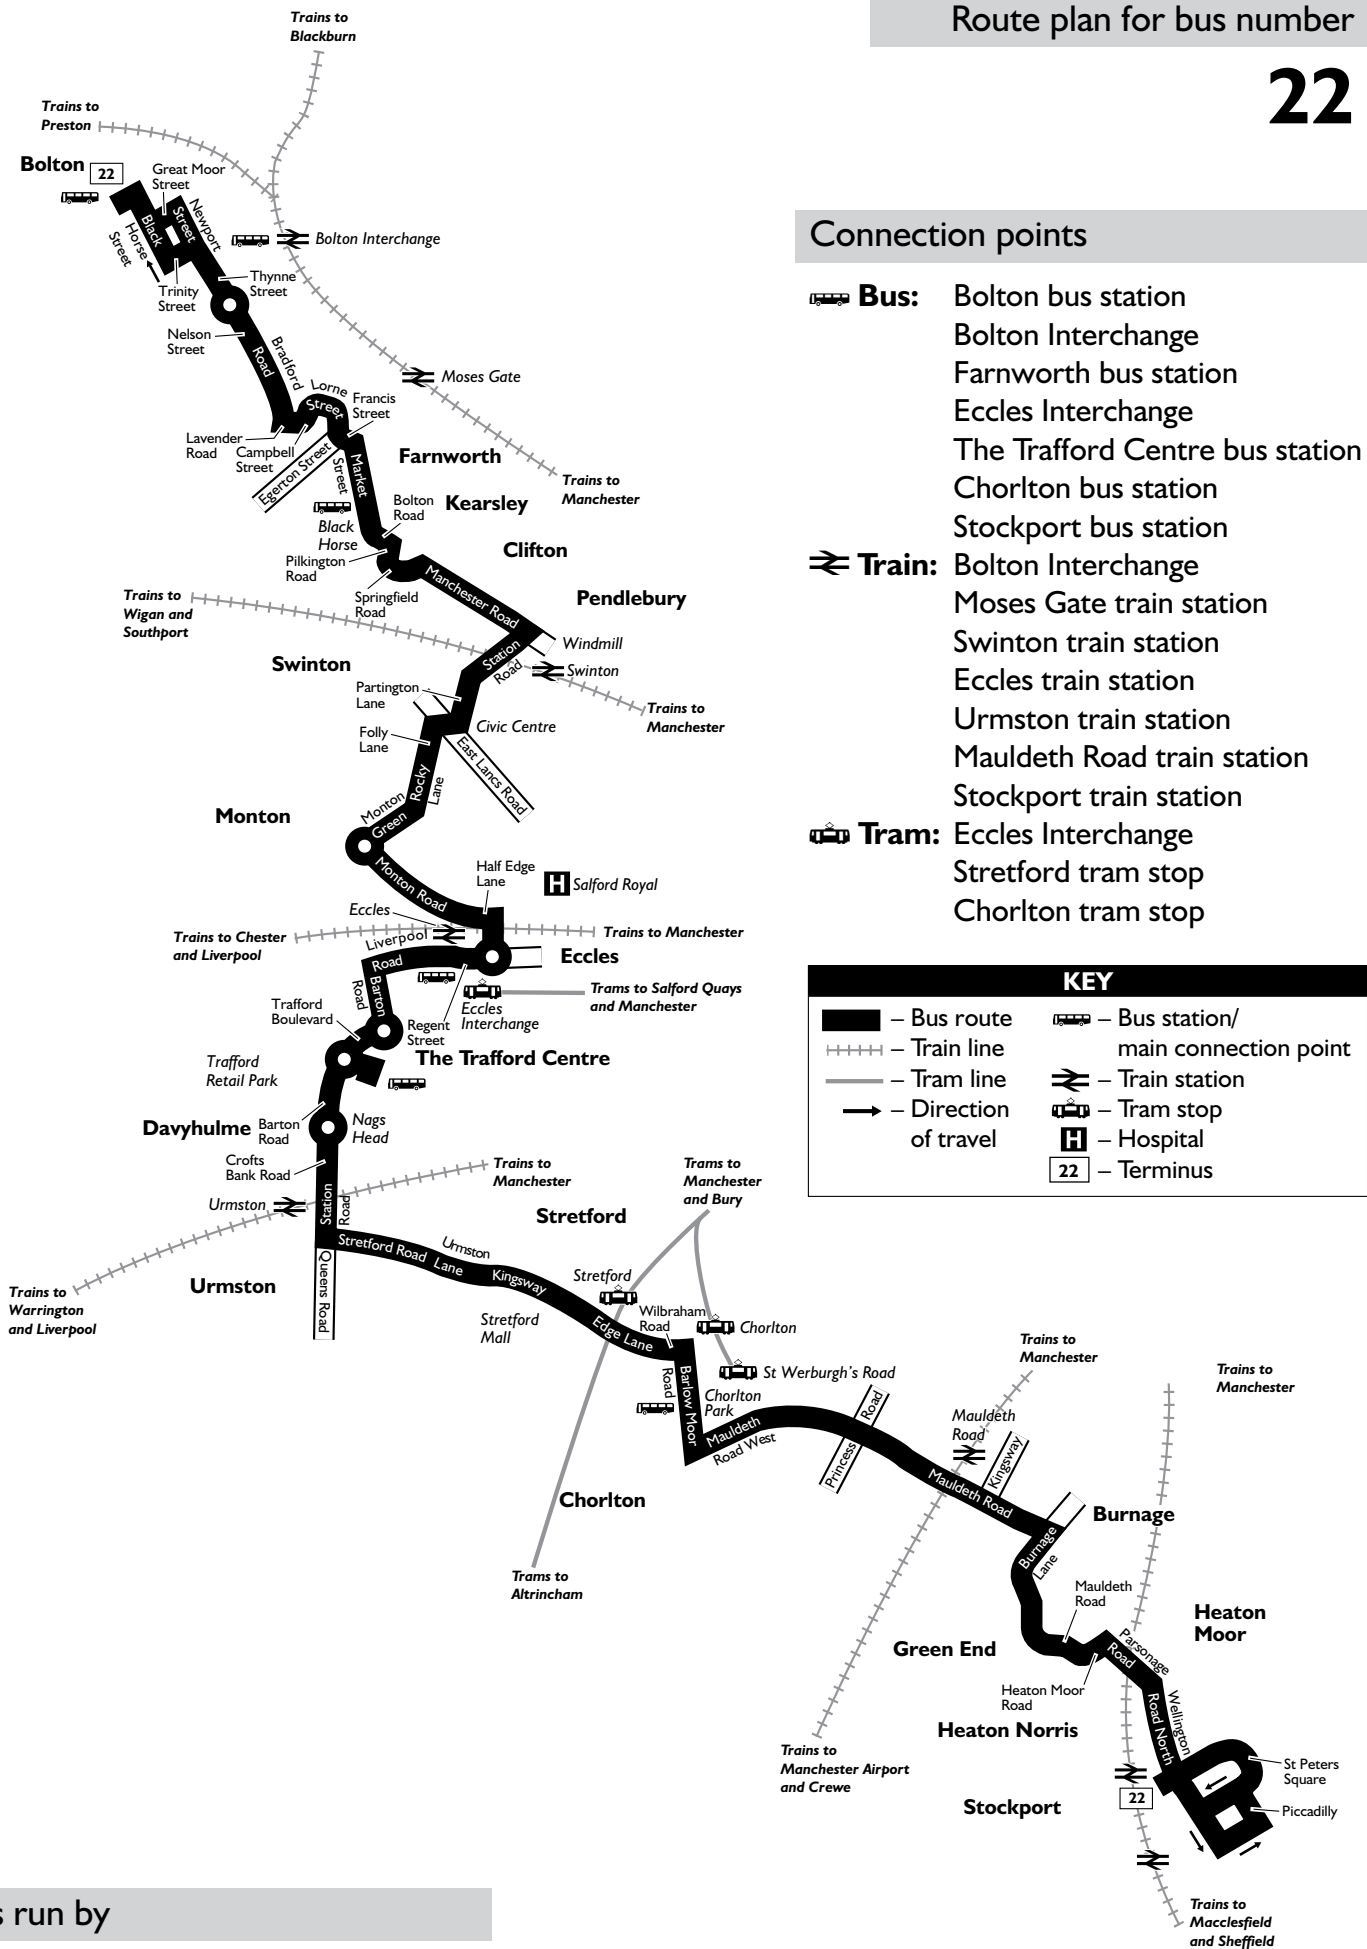

Connection points

- **Bus:** Bolton bus station
  Bolton Interchange
  Farnworth bus station
  Eccles Interchange
  The Trafford Centre bus station
  Chorlton bus station
  Stockport bus station
- **Train:** Bolton Interchange
  Moses Gate train station
  Swinton train station
  Eccles train station
  Urmston train station
  Mauldeth Road train station
  Stockport train station
- **Tram:** Eccles Interchange
  Stretford tram stop
  Chorlton tram stop

KEY	
	- Bus route
	- Train line
	- Tram line
	- Direction of travel
	- Bus station/ main connection point
	- Train station
	- Tram stop
	- Hospital
	- Terminus

Buses run by

First Manchester Wallshaw Street Oldham OLI 3TR Telephone 0161 627 2929	Stagecoach Manchester Hyde Road Depot Ardwick Manchester M12 6JS Telephone 0161 273 3377

Contains Ordnance Survey data ©Crown copyright and database right 2010
©0100022610 Transport for Greater Manchester 2011
Transport for Greater Manchester uses reasonable endeavours to check the accuracy of information published and to publish changes to information in a timely manner. In no event will Transport for Greater Manchester be liable for any loss that may arise from this information being inaccurate.