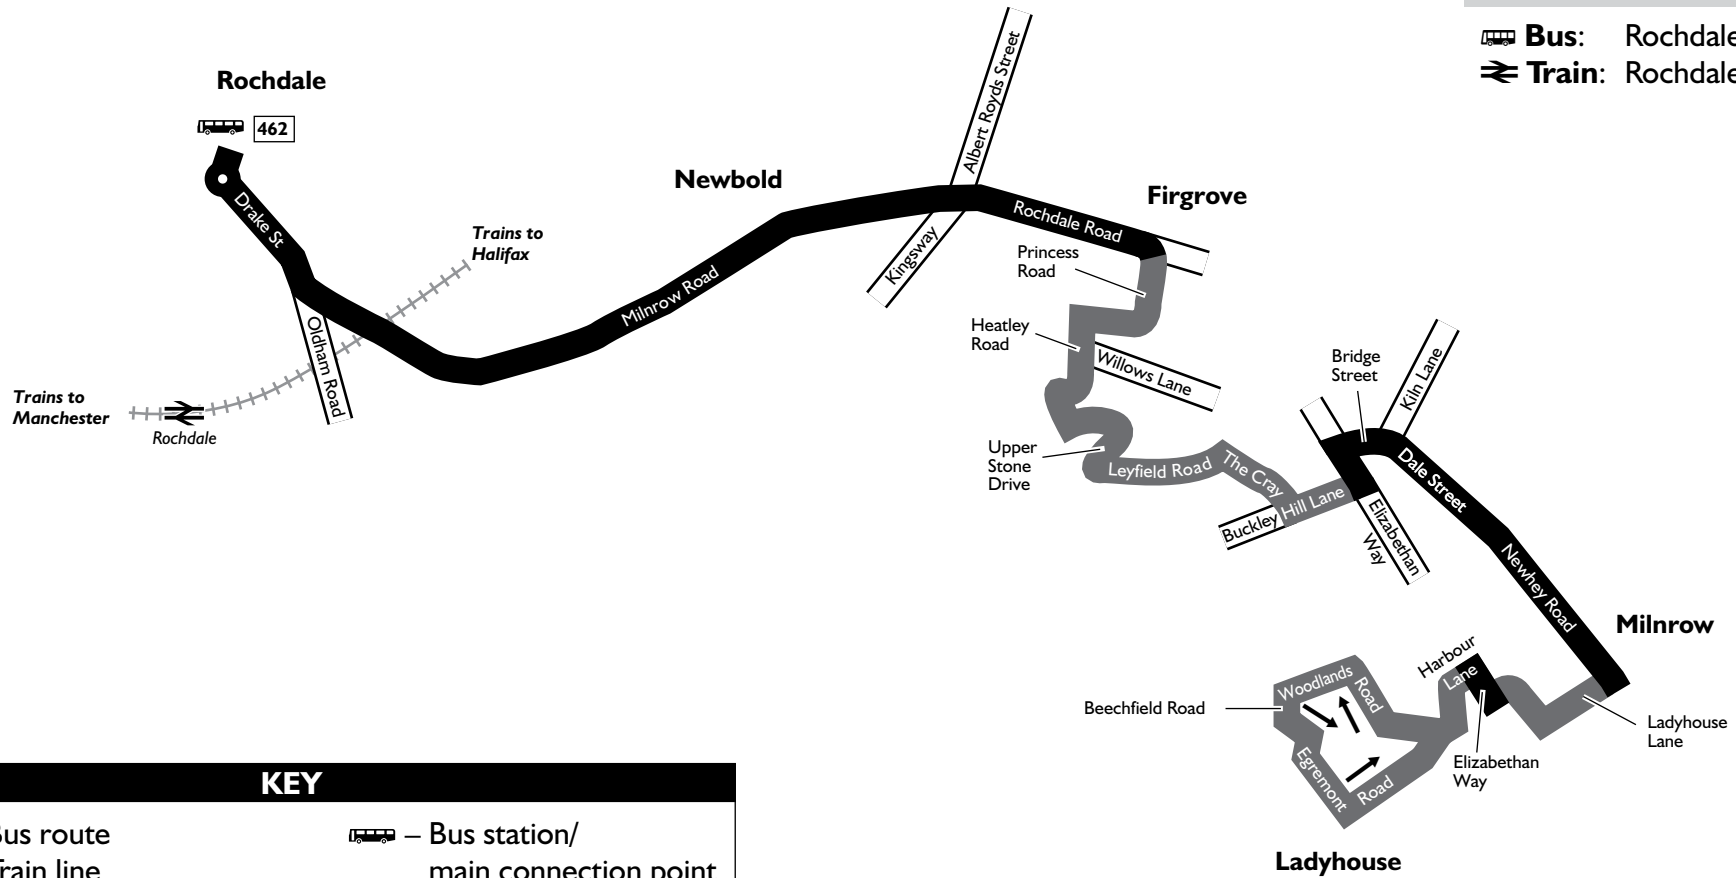

Opening times of Travelshops in the area covered by this leaflet

Rochdale Bus Station

Mon to Fri 7am to 10.15am and 11am to 5.30pm

Saturday 8am to 10.15am and 11am to 5.30pm

Sunday* Closed

*Including public holidays

Connection points

-  **Bus:** Rochdale bus station
-  **Train:** Rochdale train station

KEY

- | | | | |
|---|--|---|---|
|  | - Bus route |  | - Bus station/ main connection point |
|  | - Train line |  | - Train station |
|  | - Direction of travel |  | - Terminus |
|  | - Hail and ride: passengers can get on or off the bus wherever it is safe | | |