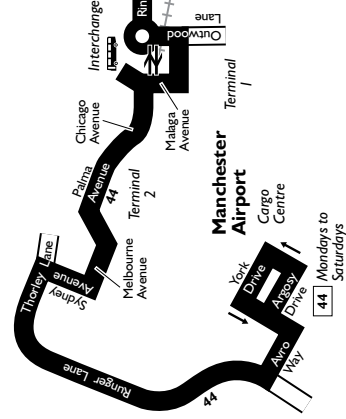

### KEY

-  Bus route
-  Train line
-  Tram line
-  Direction of travel
-  Bus station/ main connection point
-  Train station
-  Tram stop
-  Hospital
-  Terminus

**Magic Bus  
(Stagecoach Manchester)**

Hyde Road Depot

Ardwick

Manchester

M12 6JS

Telephone 0161 273 3377

## Mondays to Fridays

	♿	♿	♿	♿	♿	♿		♿	♿		♿	♿	♿	♿	♿	
<b>Manchester</b> , Piccadilly Gardens 				0808		0917				17		1517		1617	1717	1817
University of Manchester, Phoenix				0818		0925				25		1525		1627	1727	1825
Rusholme, Platt Lane				0828		0934				34		1534		1637	1737	1834
Fallowfield, Friendship Inn			▲	0838		0942				42		1542		1647	1747	1842
East Didsbury, Millgate Lane		0717		0848		0952	then at			52		1552		1703	1803	1852
Cheadle, White Hart		0730		0901		1005				05		1605		1716	1816	1905
Gatley, Stonepail Road		0745		0906		1010				10		1610		1729	1829	1910
Manchester Airport, Interchange  ⇌	0755	0820	0847	0918	0947	1021		47	21			1621	1647	1740	1840	
<b>Manchester Airport</b> , Cargo Centre	0803	0828	0855		0955			55					1655			

## Saturdays

	♿	♿	♿	♿	♿	♿		♿	♿	♿	♿	♿	♿	♿
<b>Manchester</b> , Piccadilly Gardens 				0817		17				1517		1617	1717	1817
University of Manchester, Phoenix				0825		25				1525		1625	1725	1825
Rusholme, Platt Lane				0834		34			mins	1534		1634	1734	1834
Fallowfield, Friendship Inn			▲	0842		42			past	1542		1642	1742	1842
East Didsbury, Millgate Lane		0746		0852		52	then at		each	1552		1652	1752	1852
Cheadle, White Hart		0759		0905		05			hour	1605		1705	1805	1905
Gatley, Stonepail Road		0804		0910		10			until	1610		1710	1810	1910
Manchester Airport, Interchange  ⇌	0815	0847	0921	0947		21	47			1621	1647	1721	1821	
<b>Manchester Airport</b> , Cargo Centre	0823	0855		0955		55				1655				