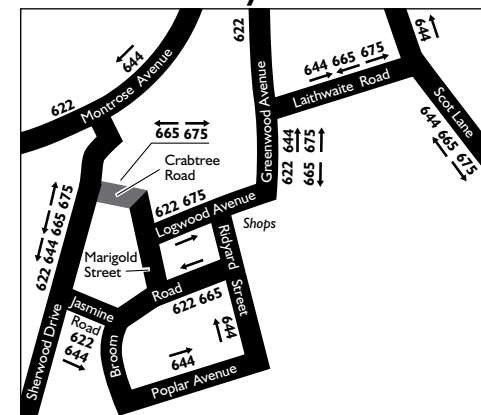

Connection points

-  **Bus:** Wigan bus station
-  **Train:** Wigan Wallgate train station
Wigan North Western train station

Buses run by

Maytree Travel
Smethurst Lane
Bolton
BL4 0DB
Telephone 01204 665671
E-mail:
info@maytreetravel.co.uk

South Lincs Travel
Unit 22/23
Chanters Industrial Estate
Atherton
M46 9BE
Telephone 01942 888893

Route in Worsley Hall

KEY

-  – Bus route
-  – Hail and ride: passengers can get on or off the bus wherever it is safe
-  – Train line
-  – Direction of travel
-  – Bus station/main connection point
-  – Train station
-  – Hospital
-  – Terminus