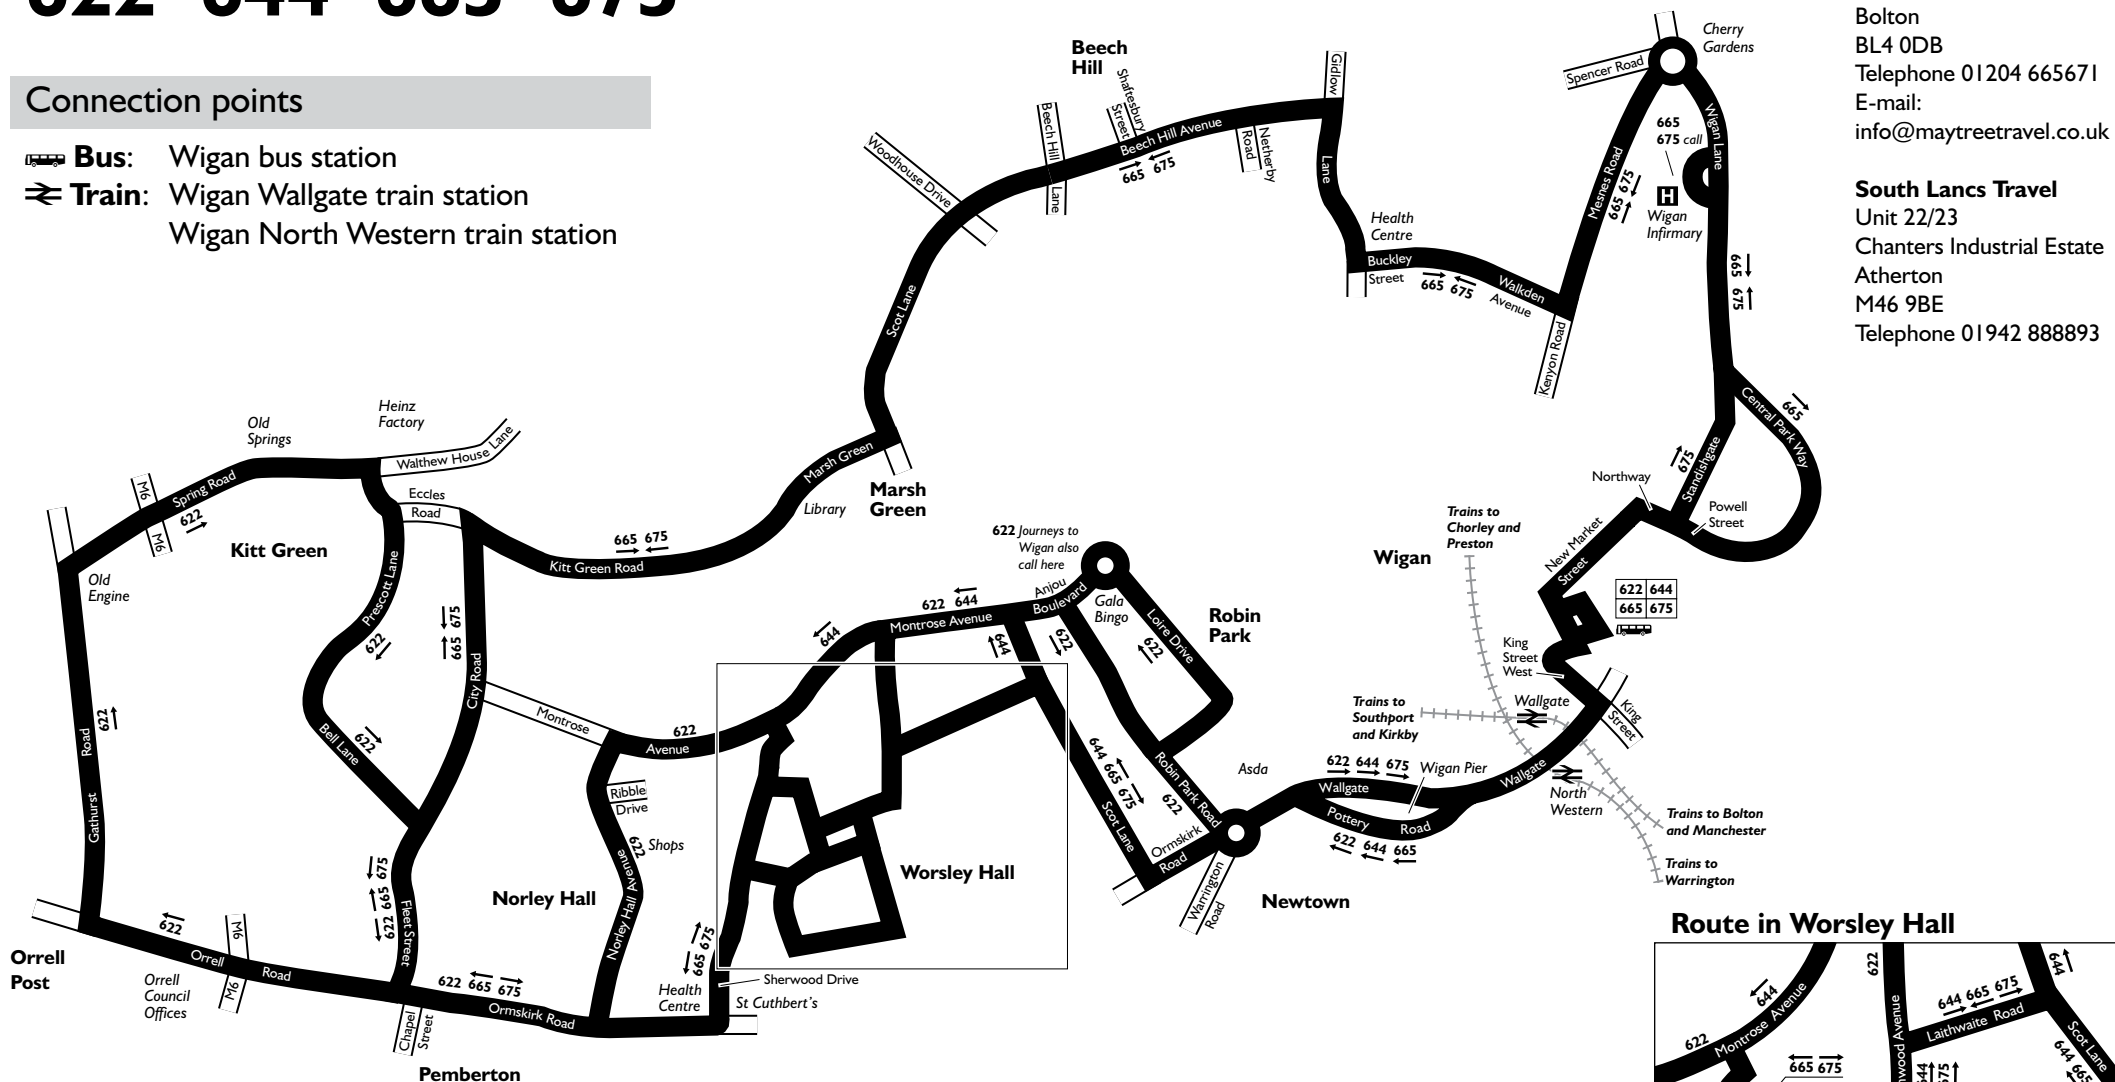

Route plan for bus numbers

622 644 665 675

Connection points

- **Bus:** Wigan bus station
- **Train:** Wigan Wallgate train station
  Wigan North Western train station

Buses run by

Maytree Travel
Smethurst Lane
Bolton
BL4 0DB
Telephone 01204 665671
E-mail:
info@maytreetravel.co.uk

South Lincs Travel
Unit 22/23
Chanters Industrial Estate
Atherton
M46 9BE
Telephone 01942 888893