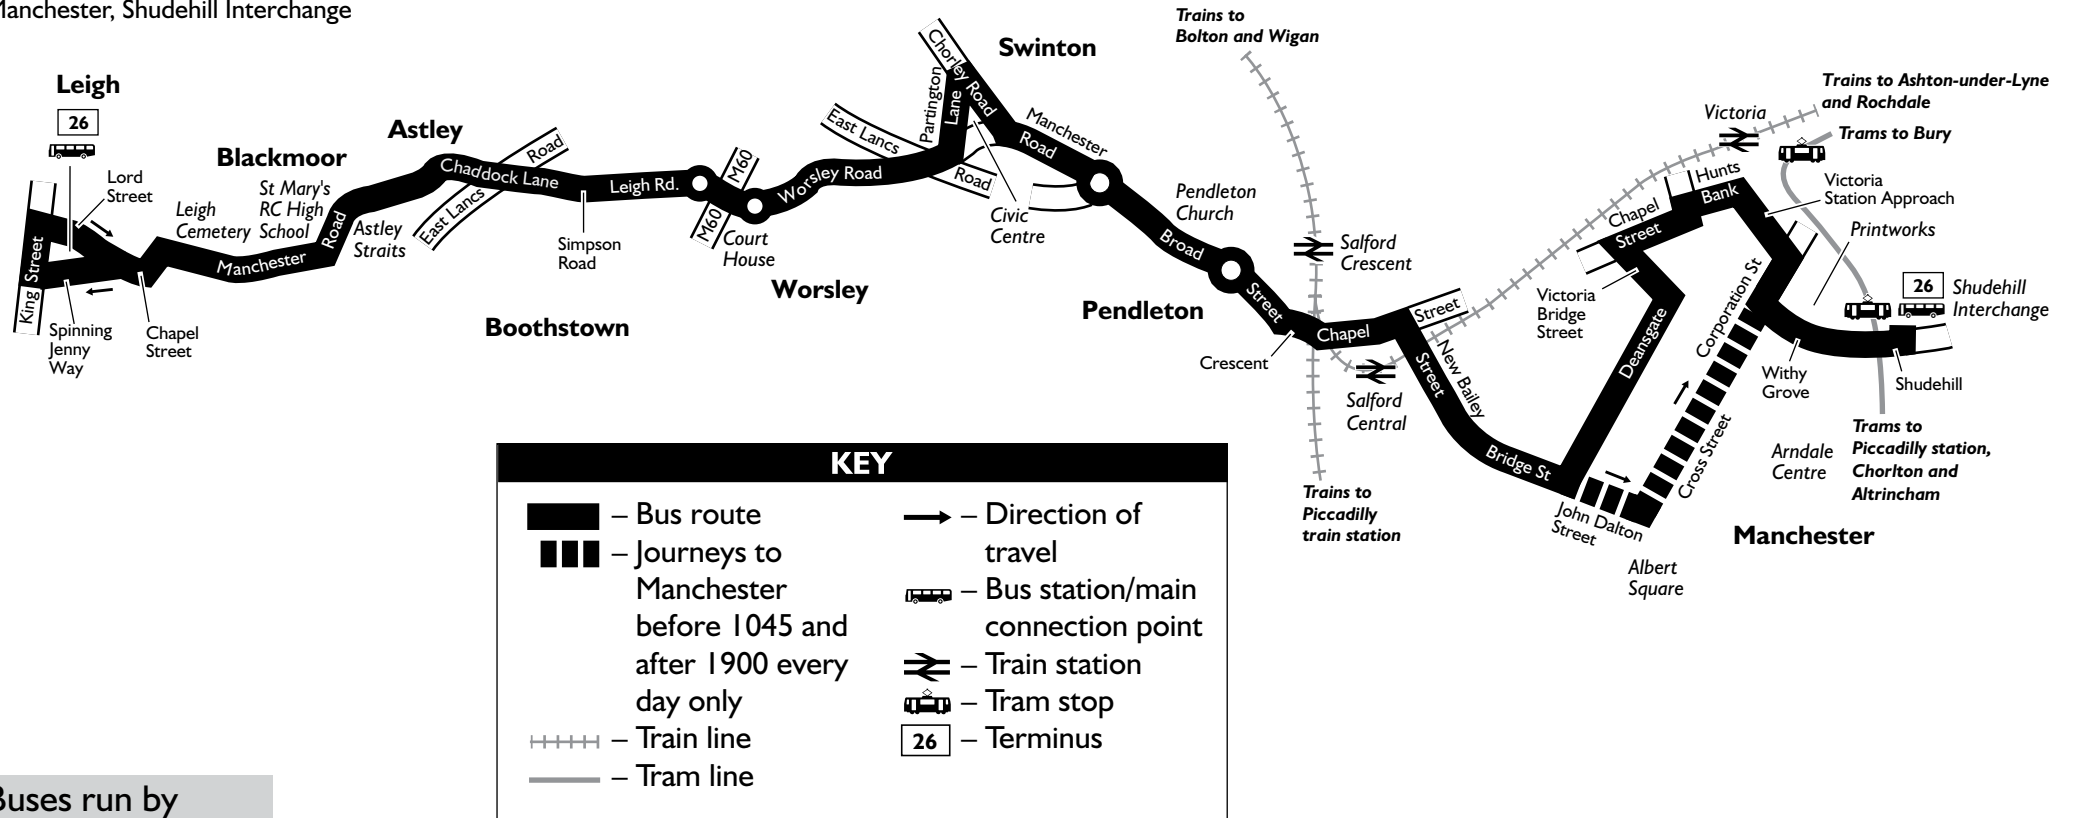

Stopping places

Bus 26

All bus stops between Leigh and Swinton, Civic Centre then at:
Swinton, Medical Centre
Victoria Park
Hospital Road
Westlands/Westwood Drive
Pendleton Church
Frederick Road
Salford University
Adelphi Street
Salford Education Offices
Salford Central train station
then all stops to/from:
Manchester, Shudehill Interchange

Connection points

- **Bus:** Leigh bus station
  Manchester Shudehill Interchange
- **Train:** Salford Crescent train station
  Salford Central train station
  Manchester Victoria train station
- **Tram:** Manchester Shudehill Interchange
  Manchester Victoria tram stop

Route plan for bus number

26

Buses run by

First Manchester

Wallshaw Street
Oldham
OLI 3TR
Telephone 0161 627 2929

Contains Ordnance Survey data ©Crown copyright and database right 2010
©0100022610 Transport for Greater Manchester 2012

Transport for Greater Manchester uses reasonable endeavours to check the accuracy of information published and to publish changes to information in a timely manner. In no event will Transport for Greater Manchester be liable for any loss that may arise from this information being inaccurate.