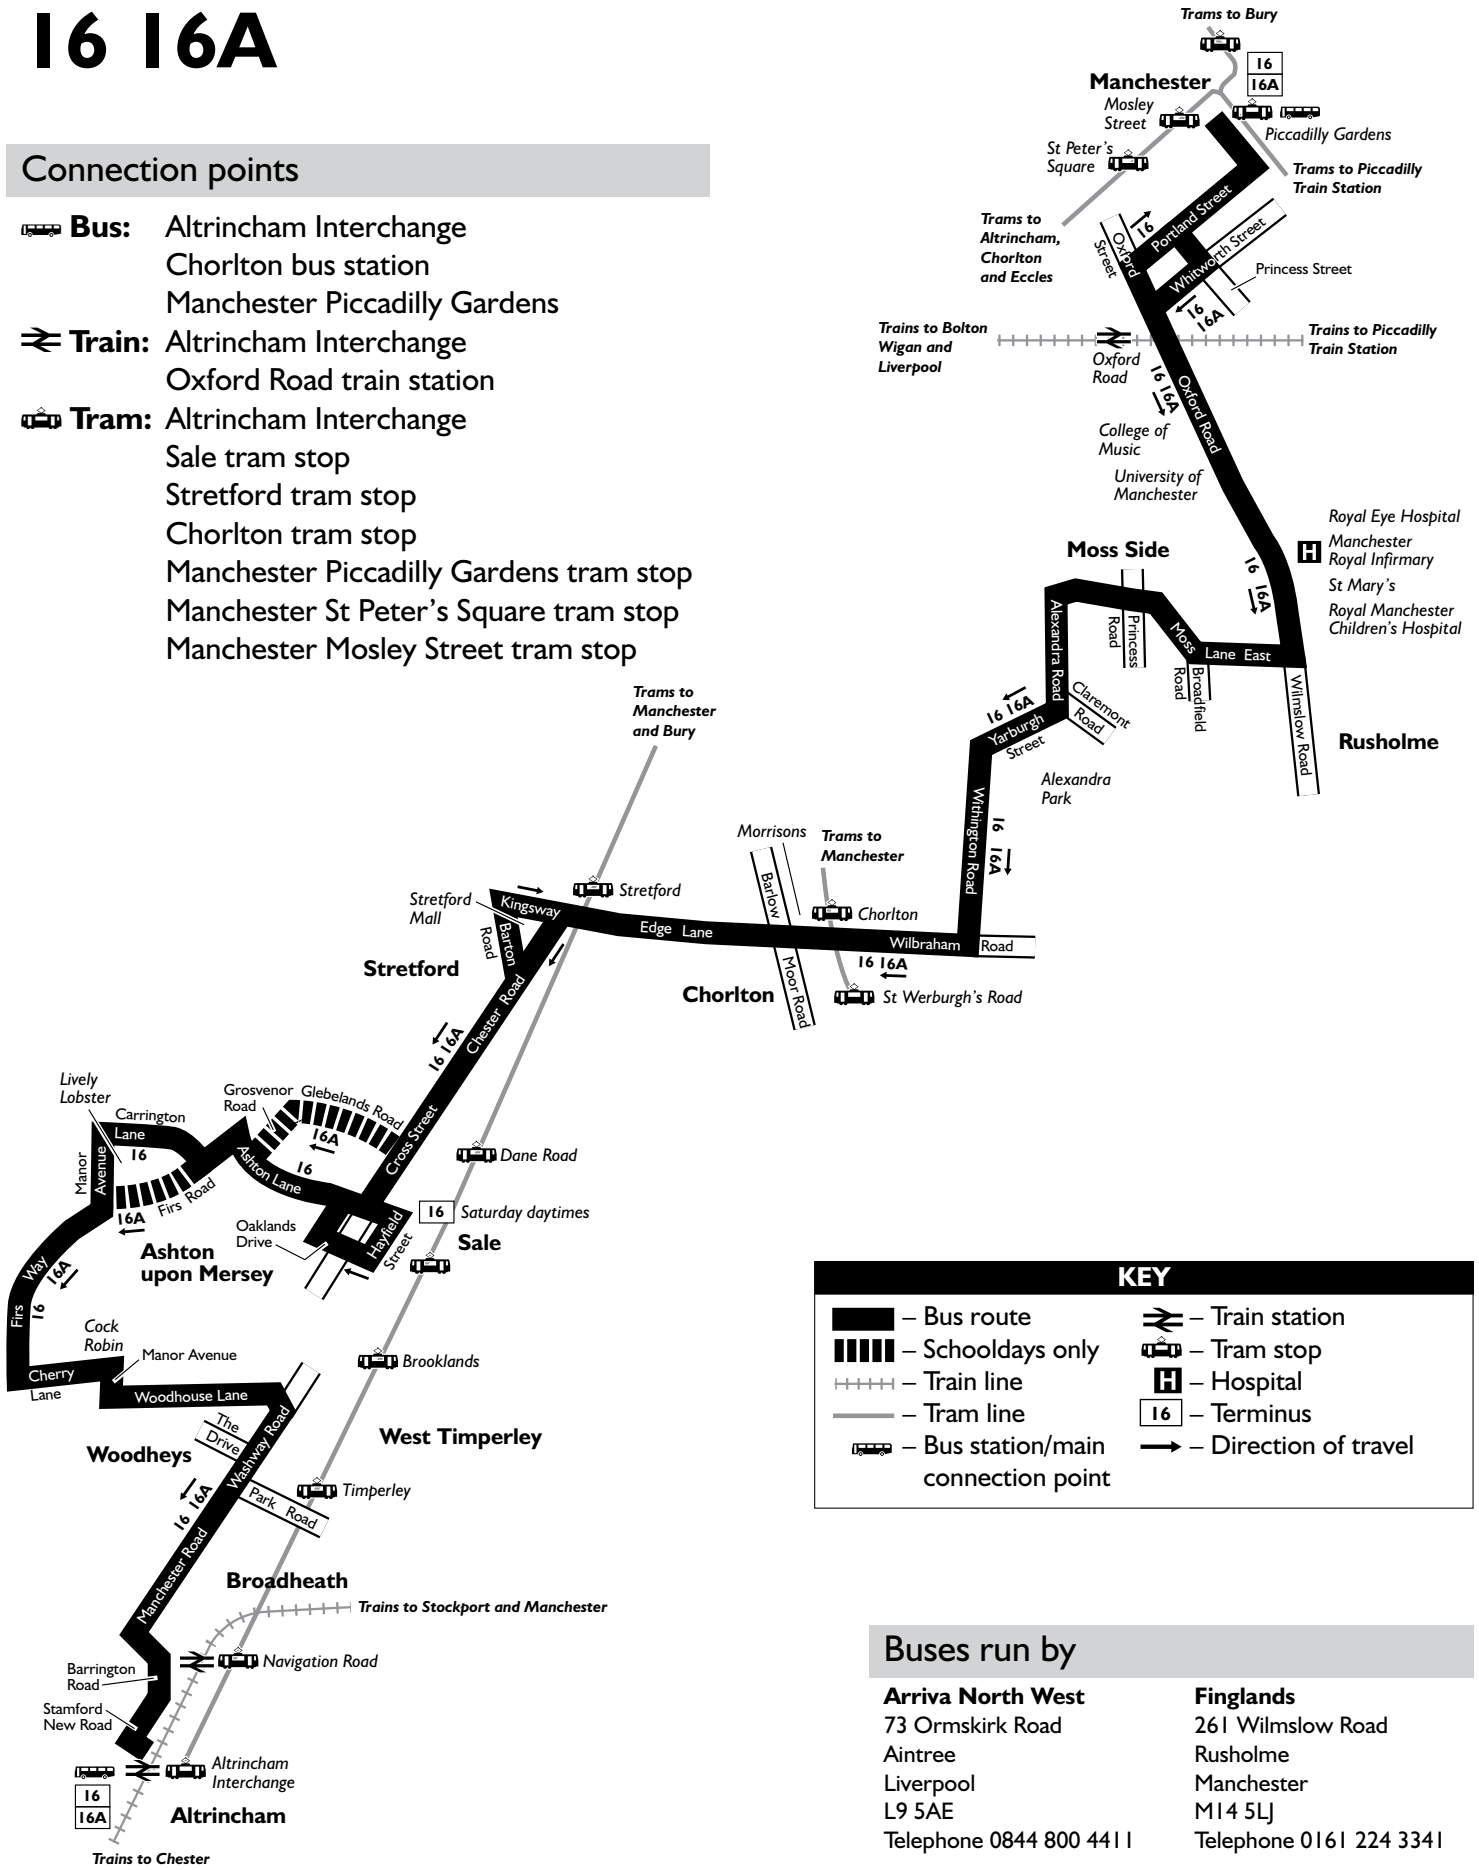

16 16A

Connection points

- **Bus:** Altrincham Interchange
  Chorlton bus station
  Manchester Piccadilly Gardens
- **Train:** Altrincham Interchange
  Oxford Road train station
- **Tram:** Altrincham Interchange
  Sale tram stop
  Stretford tram stop
  Chorlton tram stop
  Manchester Piccadilly Gardens tram stop
  Manchester St Peter's Square tram stop
  Manchester Mosley Street tram stop

Buses run by

Arriva North West
73 Ormskirk Road
Aintree
Liverpool
L9 5AE
Telephone 0844 800 4411

Finglands
261 Wilmslow Road
Rusholme
Manchester
M14 5LJ
Telephone 0161 224 3341

Contains Ordnance Survey data ©Crown copyright and database right 2010
©0100022610 Transport for Greater Manchester 2012
Transport for Greater Manchester uses reasonable endeavours to check the accuracy of information published and to publish changes to information in a timely manner. In no event will Transport for Greater Manchester be liable for any loss that may arise from this information being inaccurate.