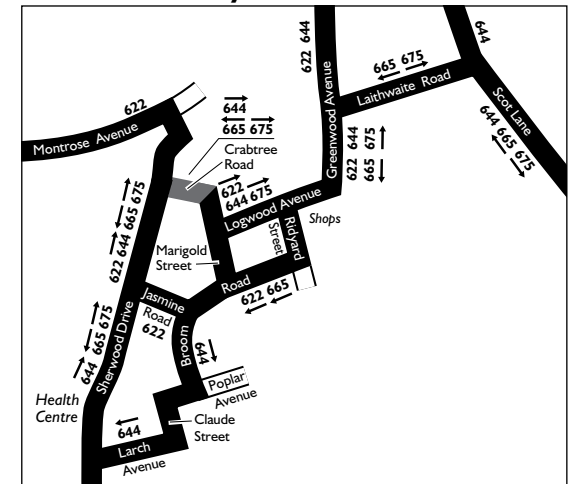

Connection points

-  **Bus:** Wigan bus station
-  **Train:** Wigan Wallgate train station
Wigan North Western train station

Buses run by

Maytree Travel
Smethurst Lane
Bolton
BL4 0DB
Telephone 01204 665671
E-mail:
info@maytreetravel.co.uk

South Lincs Travel
Unit 22/23
Chanters Industrial Estate
Atherton
M46 9BE
Telephone 01942 888893

Route in Worsley Hall

KEY

-  - Bus route
-  - Hail and ride: passengers can get on or off the bus wherever it is safe
-  - Train line
-  - Direction of travel
-  - Bus station/main connection point
-  - Train station
-  - Hospital
-  - Terminus