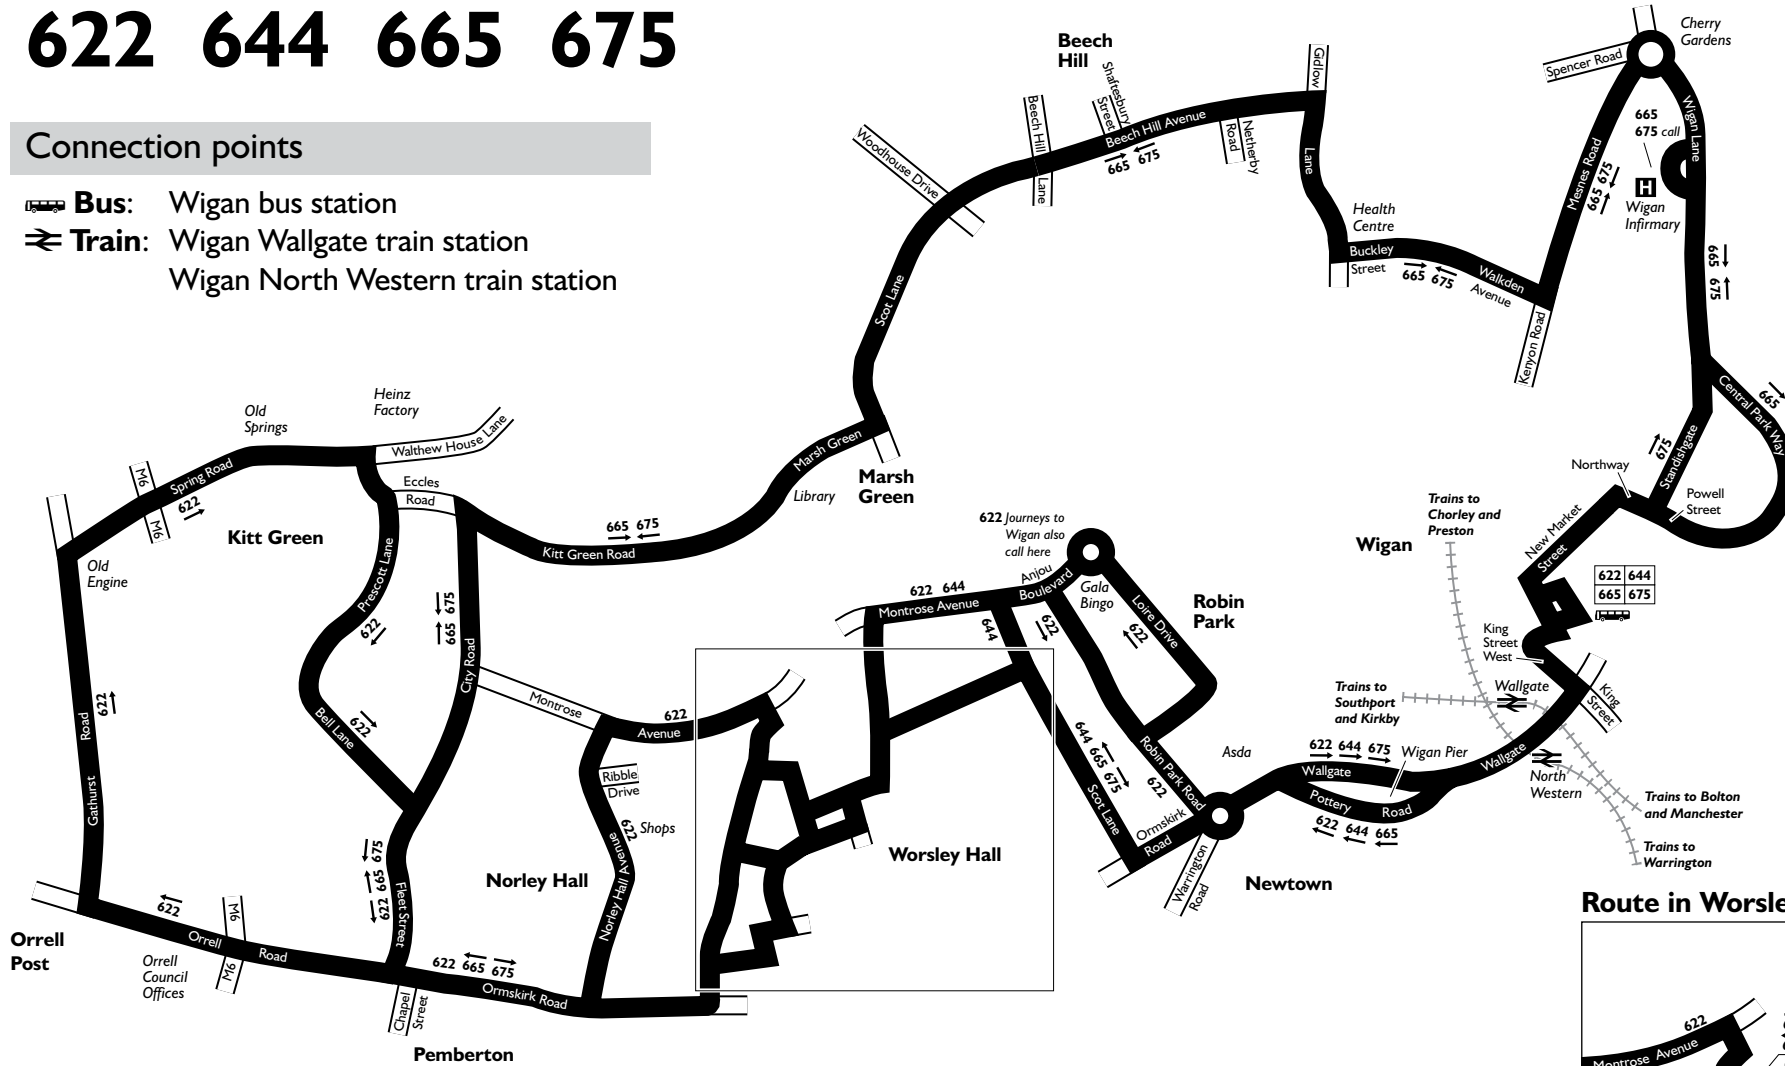

Route plan for bus numbers

622 644 665 675

Connection points

- **Bus:** Wigan bus station
- **Train:** Wigan Wallgate train station
  Wigan North Western train station

Buses run by

Maytree Travel
Smethurst Lane
Bolton
BL4 0DB
Telephone 01204 665671
E-mail:
info@maytreetravel.co.uk

South Lincs Travel
Unit 22/23
Chanters Industrial Estate
Atherton
M46 9BE
Telephone 01942 888893