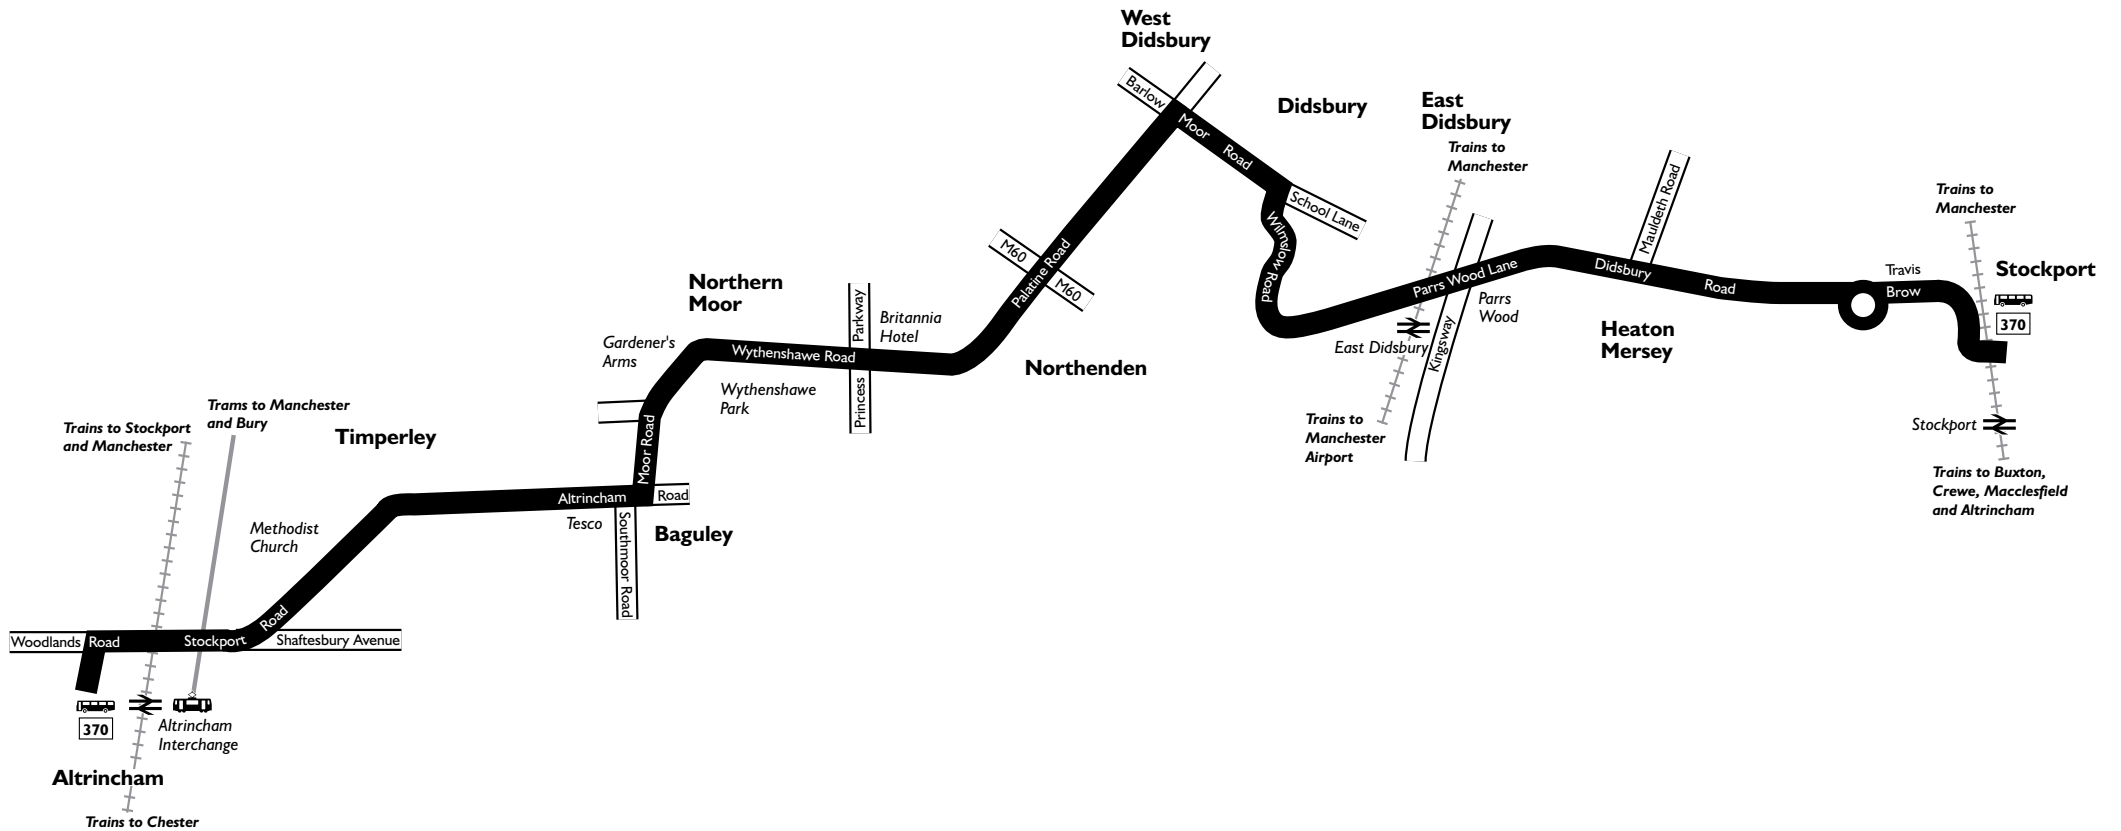

KEY			
	- Bus route		- Bus station/ main connection point
	- Train line		- Train station
	- Tram line		- Tram stop
	- Direction of travel		- Terminus