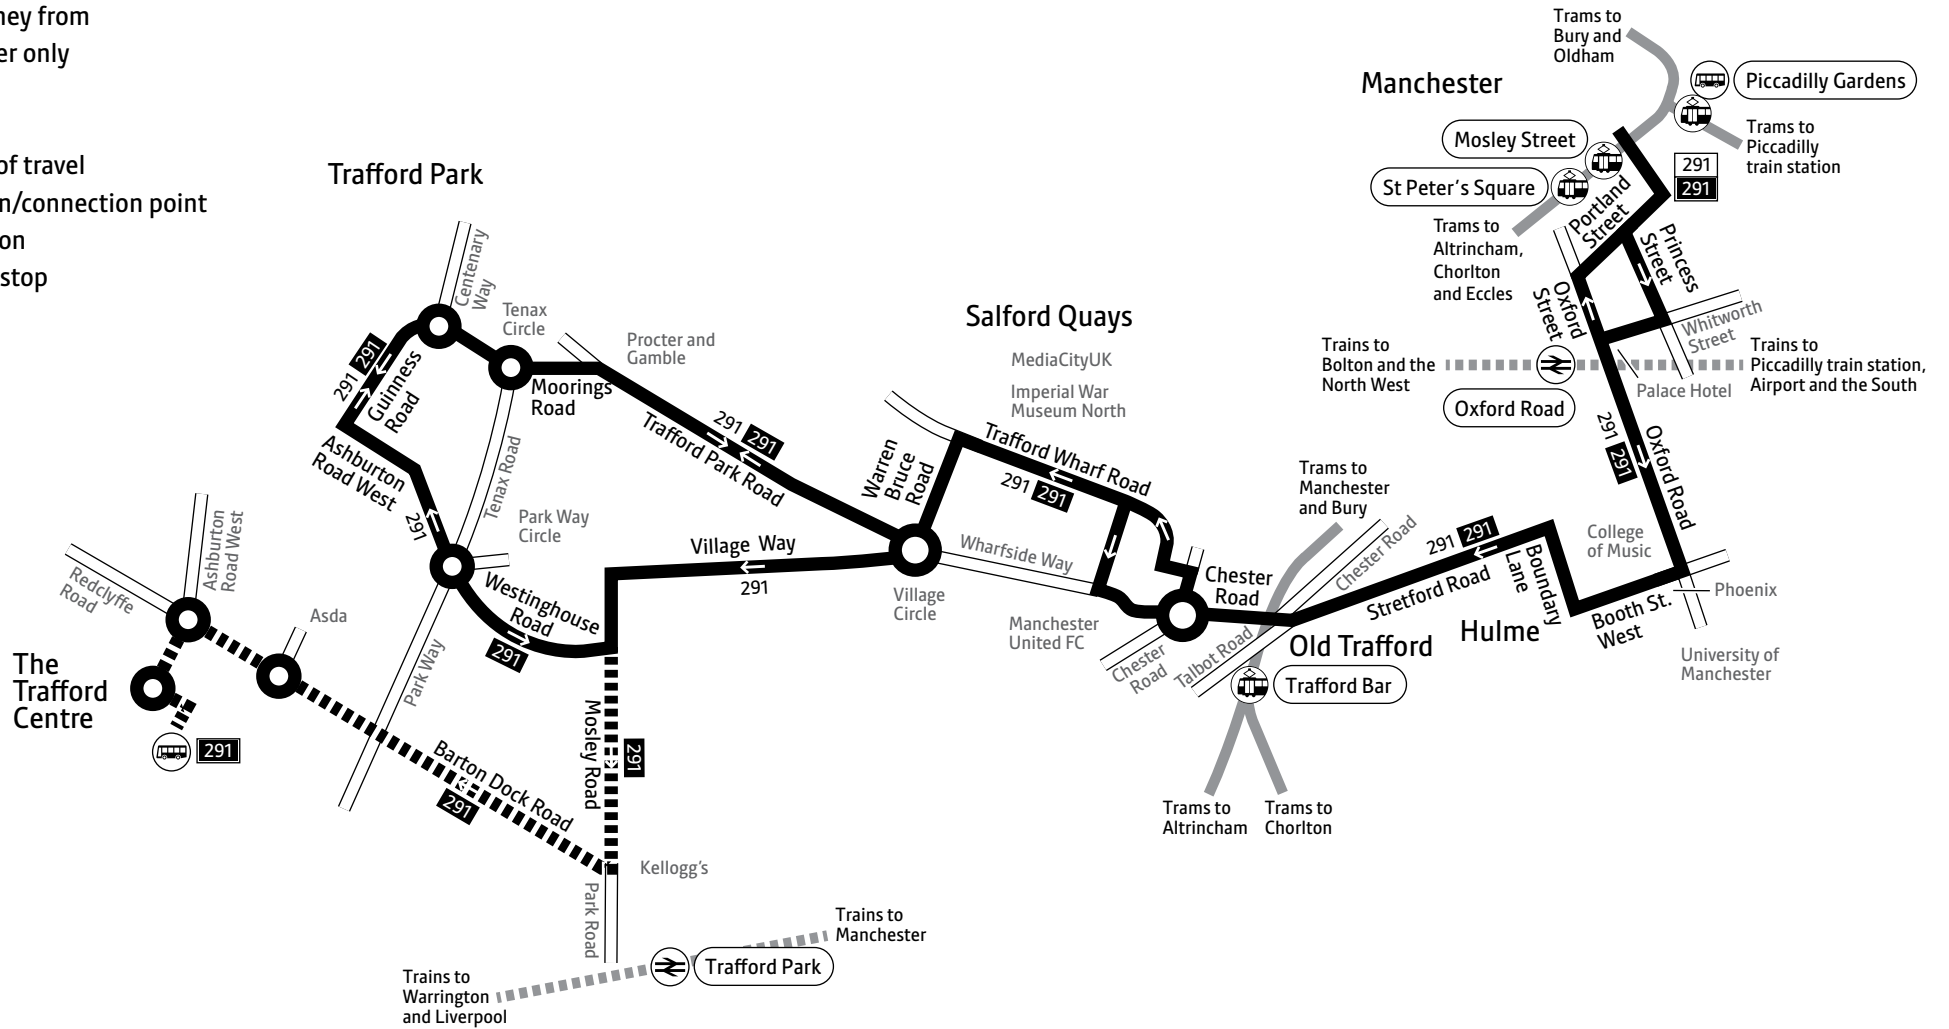

### Manchester Shudehill Interchange

Mon to Sat 7am to 7.30pm  
Sunday\* 10am to 1.20pm and 2pm to 5.30pm

\*Including public holidays

## Key

-  Bus route
-  2105 journey from Manchester only
-  Train line
-  Tram line
-  Direction of travel
-  Bus station/connection point
-  Train station
-  Metrolink stop
-  Terminus

Contains Ordnance Survey data ©Crown copyright and database right 2010  
 ©0100022610 Transport for Greater Manchester 2012  
 Transport for Greater Manchester uses reasonable endeavours to check the accuracy of information published and to publish changes to information in a timely manner. In no event will Transport for Greater Manchester be liable for any loss that may arise from this information being inaccurate.

# Manchester — Old Trafford — Trafford Park circular

a – Continues to Tenax Circle, arriving 0718

– Easy access bus. See inside front cover of this Bus Times leaflet for details