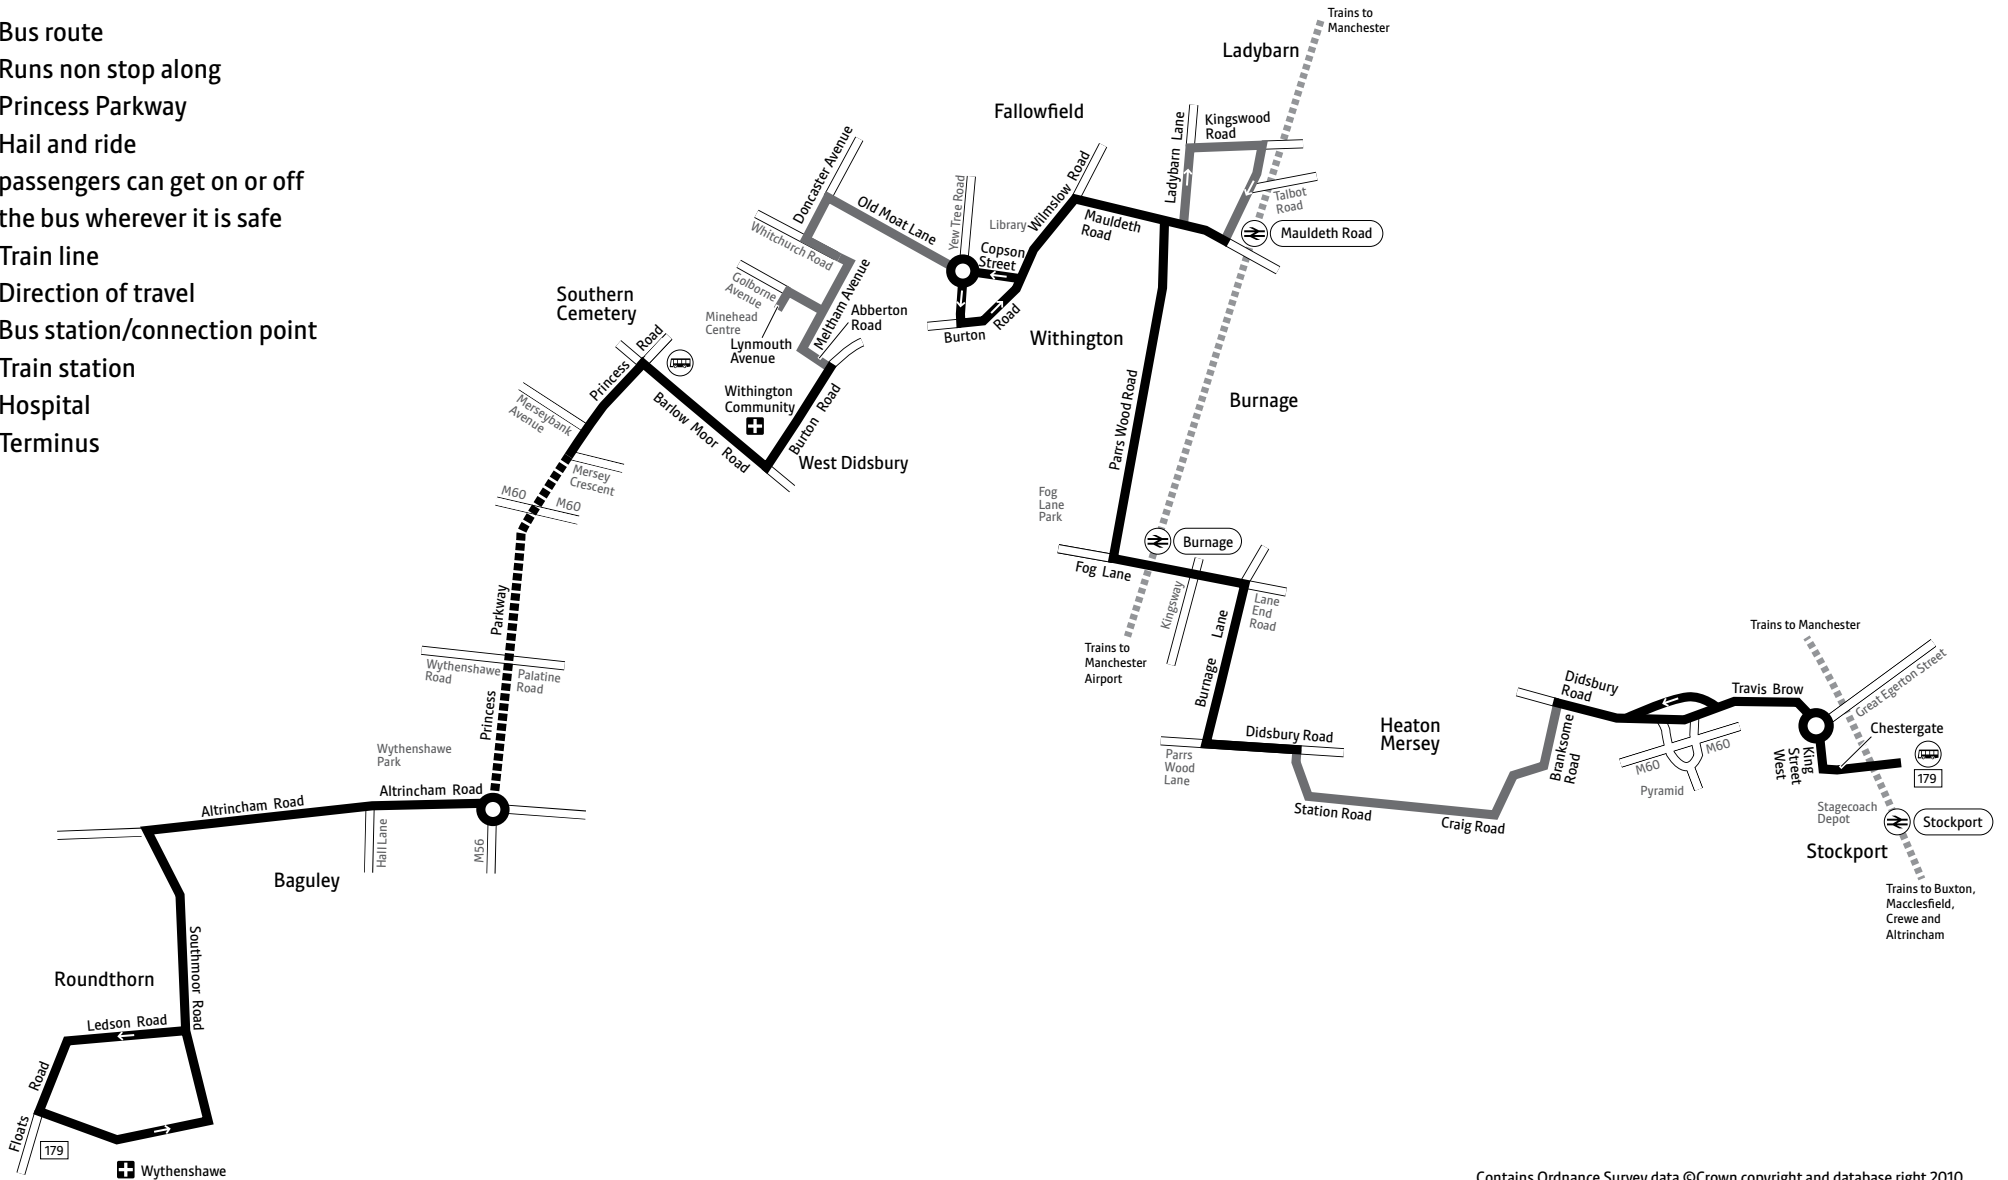

Sunday* Closed

*Including public holidays

Key

-  Bus route
-  Runs non stop along Princess Parkway
-  Hail and ride passengers can get on or off the bus wherever it is safe
-  Train line
-  Direction of travel
-  Bus station/connection point
-  Train station
-  Hospital
-  Terminus