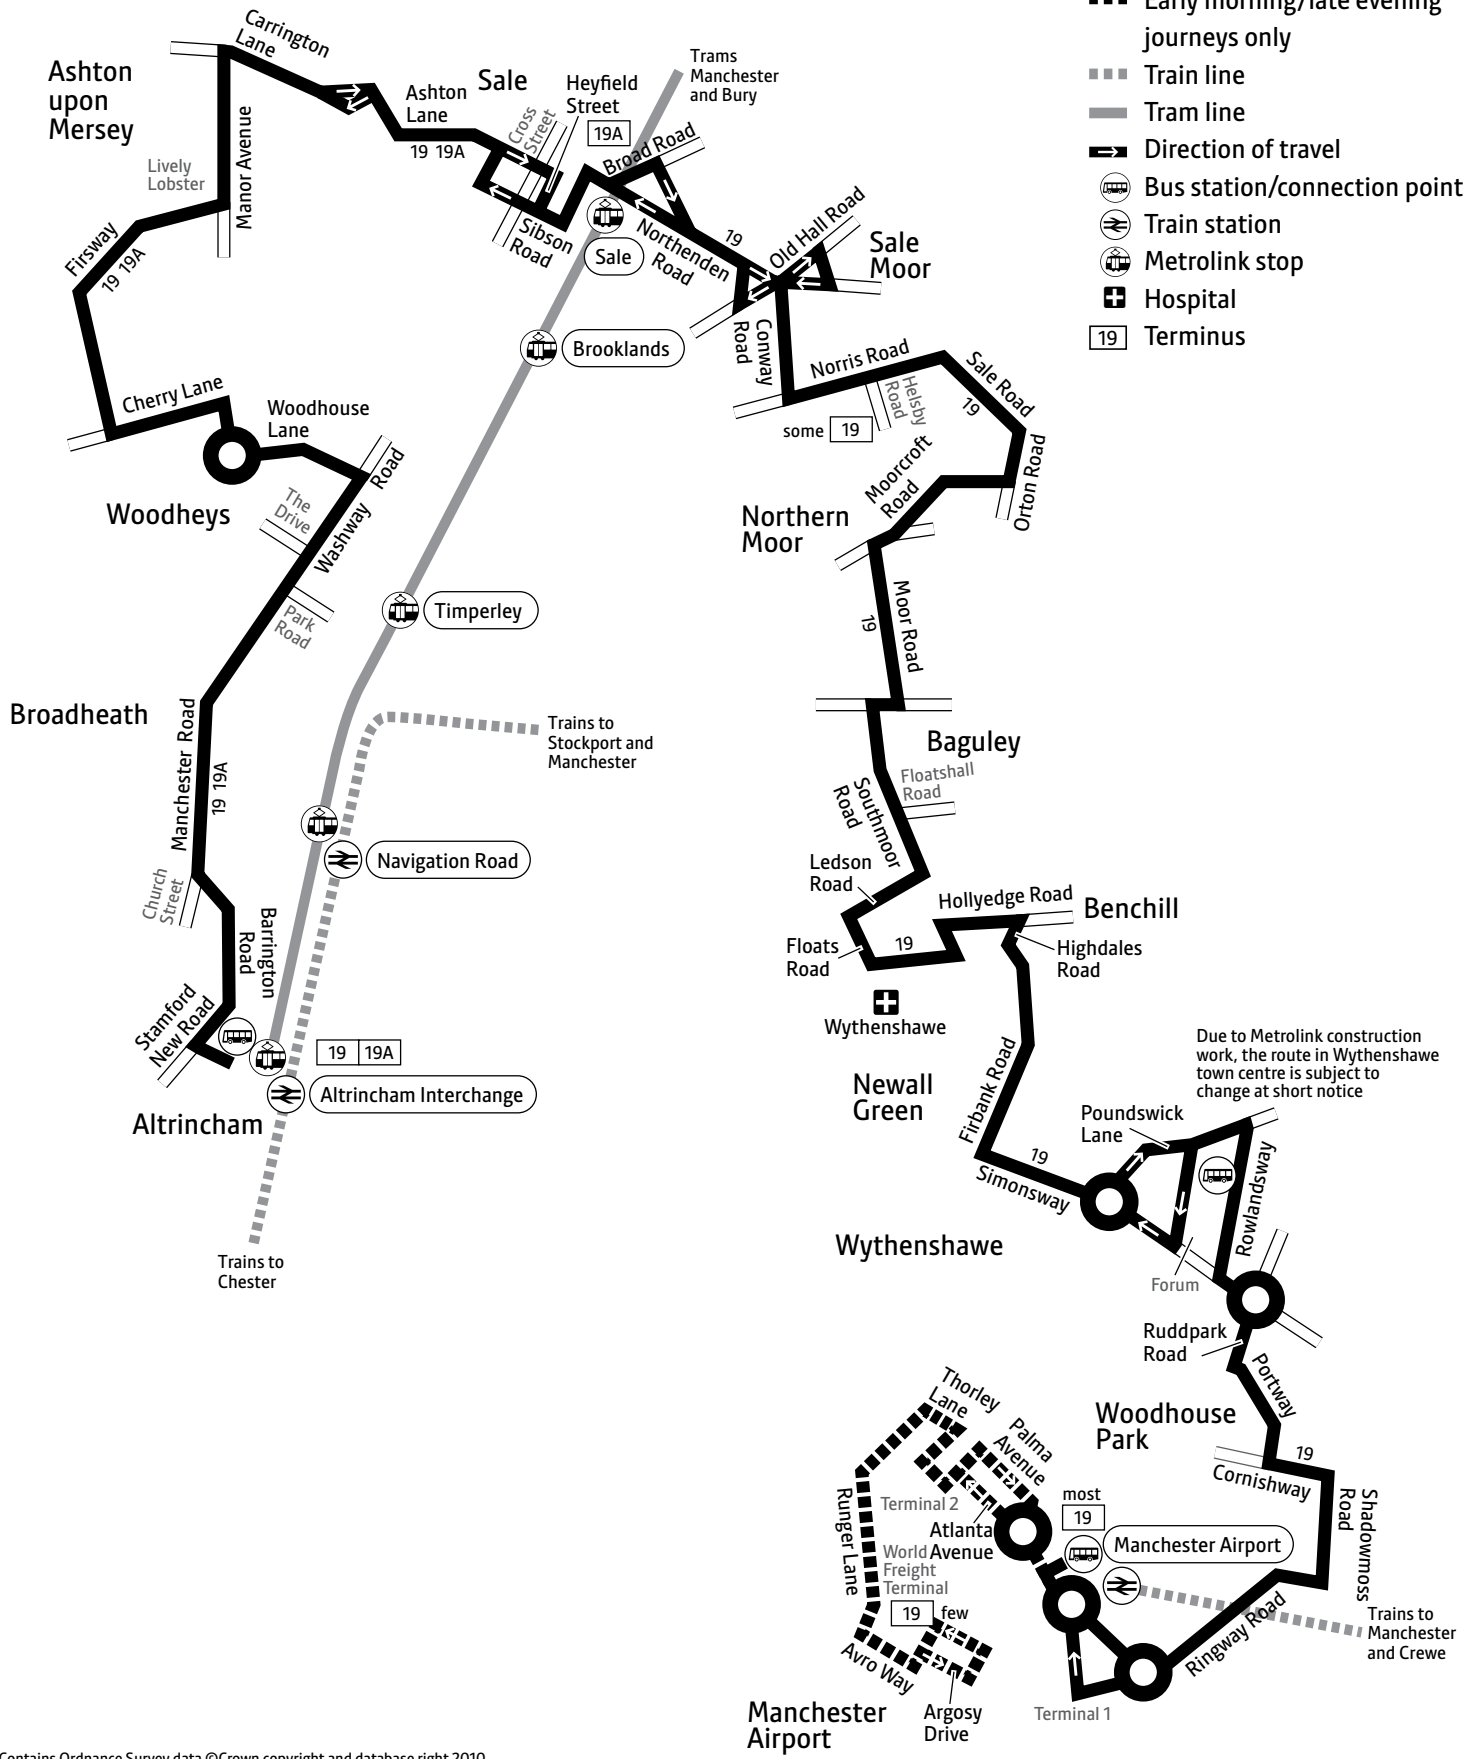

SD – Schooldays only. SH – School holidays only

 – Easy access bus. See inside front cover of this Bus Times leaflet for details

Continues after route plan

Key

-  Bus route
-  Early morning/late evening journeys only
-  Train line
-  Tram line
-  Direction of travel
-  Bus station/connection point
-  Train station
-  Metrolink stop
-  Hospital
-  Terminus