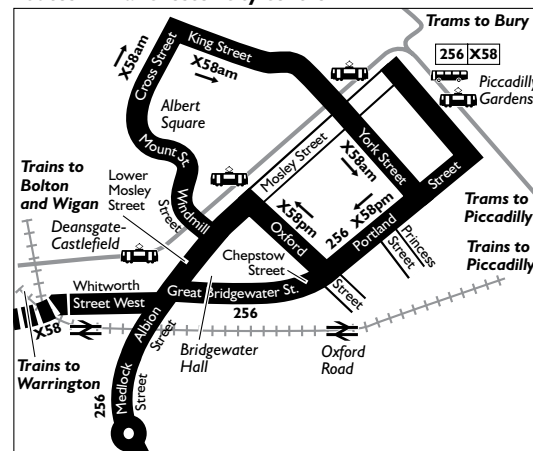

Route plan for bus numbers

256 X58

Connection points

- **Bus:** Piccadilly Gardens
- **Train:** Deansgate train station
  Oxford Road train station
- **Tram:** Stretford tram stop
  Trafford Bar tram stop
  Deansgate-Castlefield tram stop
  St Peter's Square tram stop
  Mosley Street tram stop
  Piccadilly Gardens tram stop

Routes in Manchester city centre