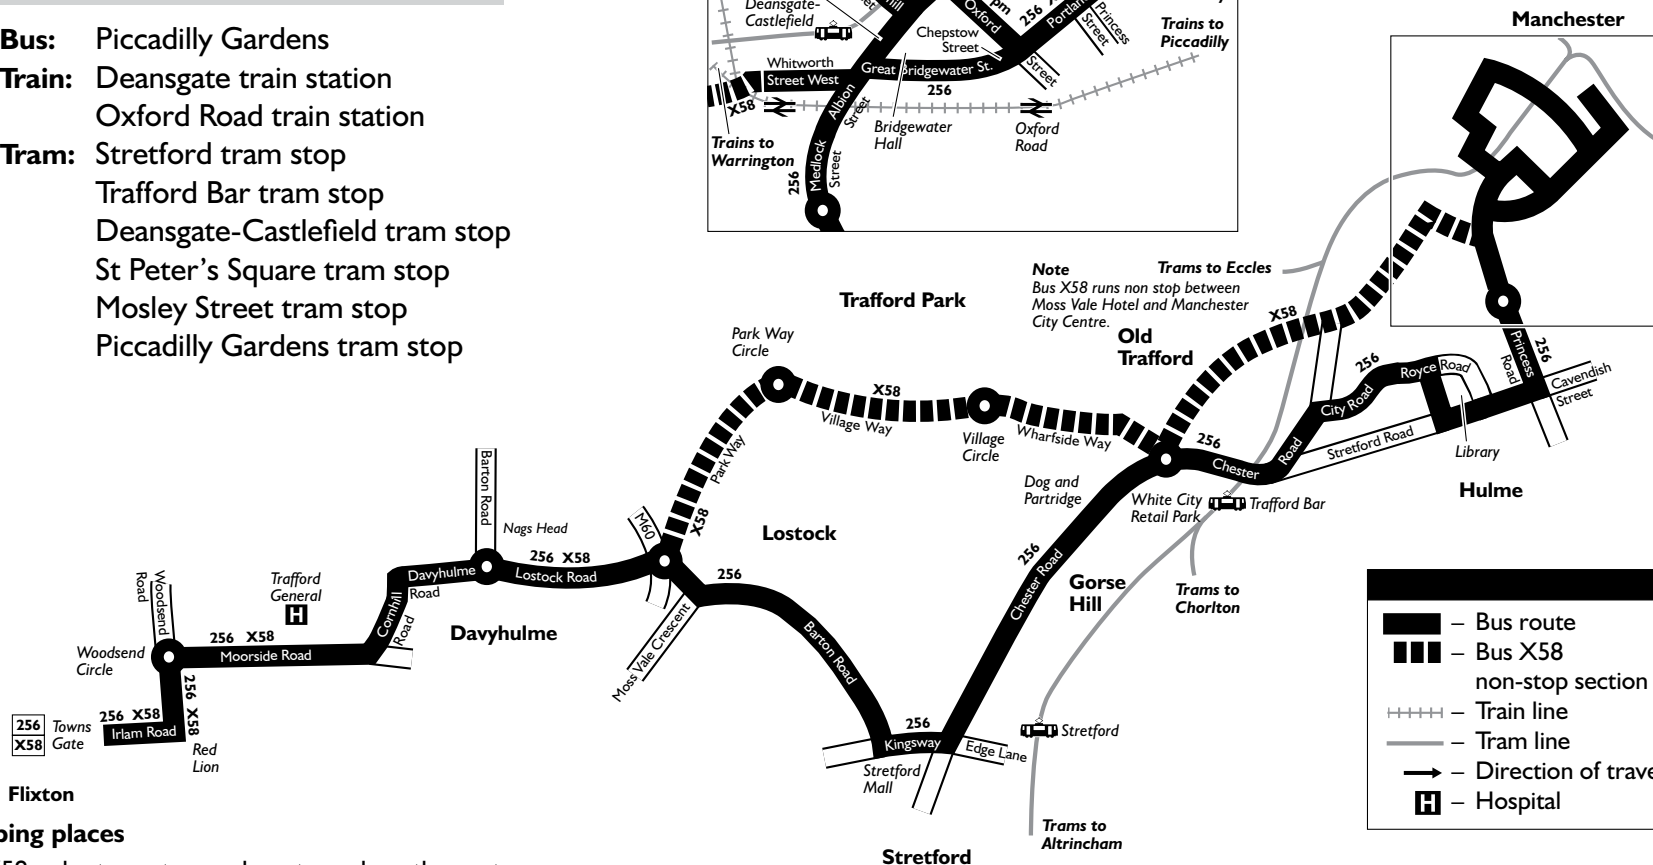

Route plan for bus numbers

256 X58

Connection points

-  **Bus:** Piccadilly Gardens
-  **Train:** Deansgate train station
Oxford Road train station
-  **Tram:** Stretford tram stop
Trafford Bar tram stop
Deansgate-Castlefield tram stop
St Peter's Square tram stop
Mosley Street tram stop
Piccadilly Gardens tram stop

KEY			
	– Bus route		– Bus station/ main connection point
	– Bus X58 non-stop section		– Train station
	– Train line		– Tram stop
	– Tram line		– Terminus
	– Direction of travel		– Morning journeys
	– Hospital		– Afternoon journeys

Stopping places

Bus X58 only stops at some bus stops along the route.
The stopping places are as follows:

To Manchester:

All bus stops between Flixton, Towns Gate and Lostock, Moss Vale Hotel.

Then non-stop to: