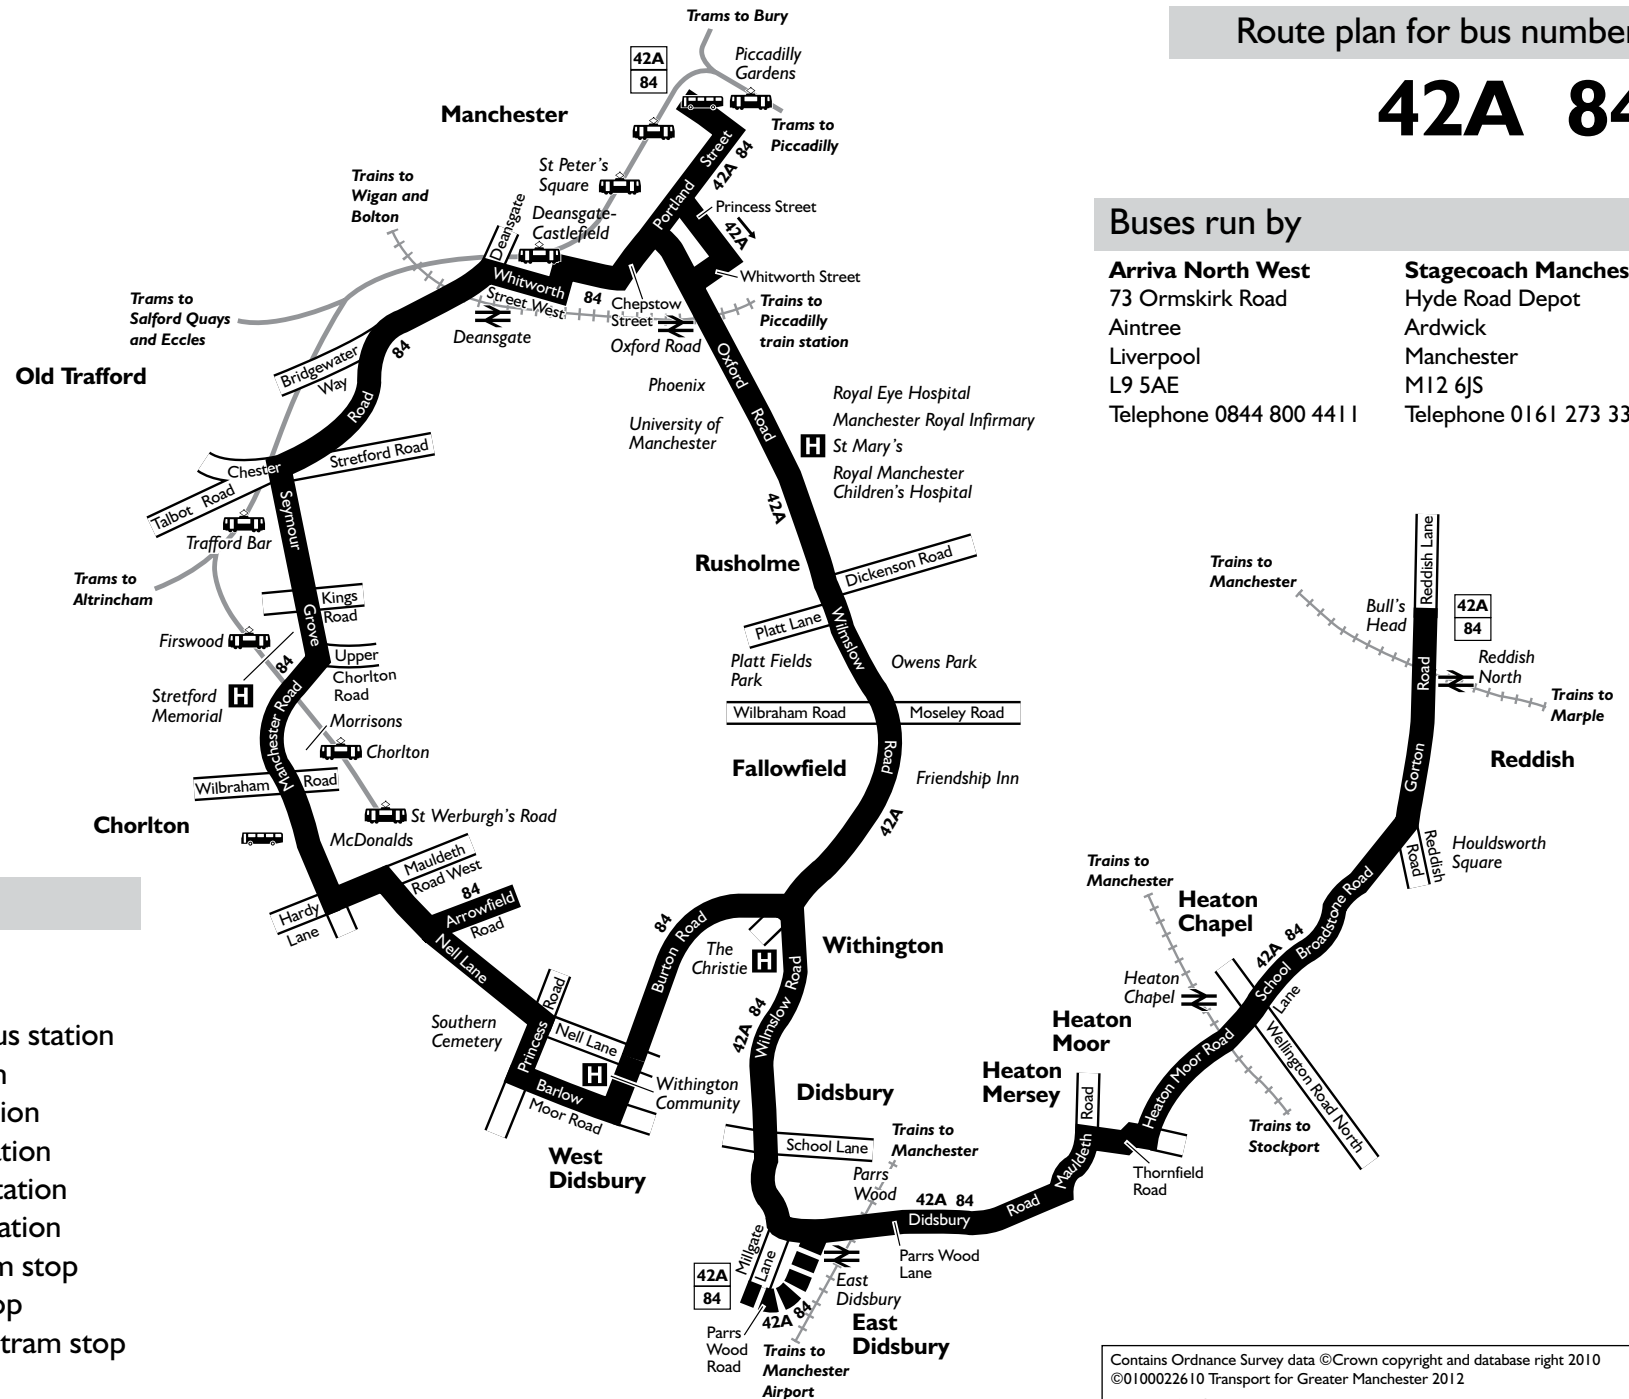

42A 84

KEY

- Bus route
- Train line
- Tram line
- Direction of travel
- Evenings, Sundays and Public Holidays only
- Bus station/main connection point
- Train station
- Tram stop
- Hospital
- Terminus

Buses run by

Arriva North West 73 Ormskirk Road Aintree Liverpool L9 5AE Telephone 0844 800 4411	Stagecoach Manchester Hyde Road Depot Ardwick Manchester M12 6JS Telephone 0161 273 3377

Connection points

- **Bus:** Piccadilly Gardens
  Chorlton bus station
  Southern Cemetery bus station
- **Train:** Deansgate train station
  Oxford Road train station
  East Didsbury train station
  Heaton Chapel train station
  Reddish North train station
- **Tram:** Piccadilly Gardens tram stop
  Mosley Street tram stop
  Deansgate-Castlefield tram stop
  Trafford Bar tram stop
  Firswood tram stop
  Chorlton tram stop

Contains Ordnance Survey data ©Crown copyright and database right 2010
©0100022610 Transport for Greater Manchester 2012
Transport for Greater Manchester uses reasonable endeavours to check the accuracy of information published and to publish changes to information in a timely manner. In no event will Transport for Greater Manchester be liable for any loss that may arise from this information being inaccurate.