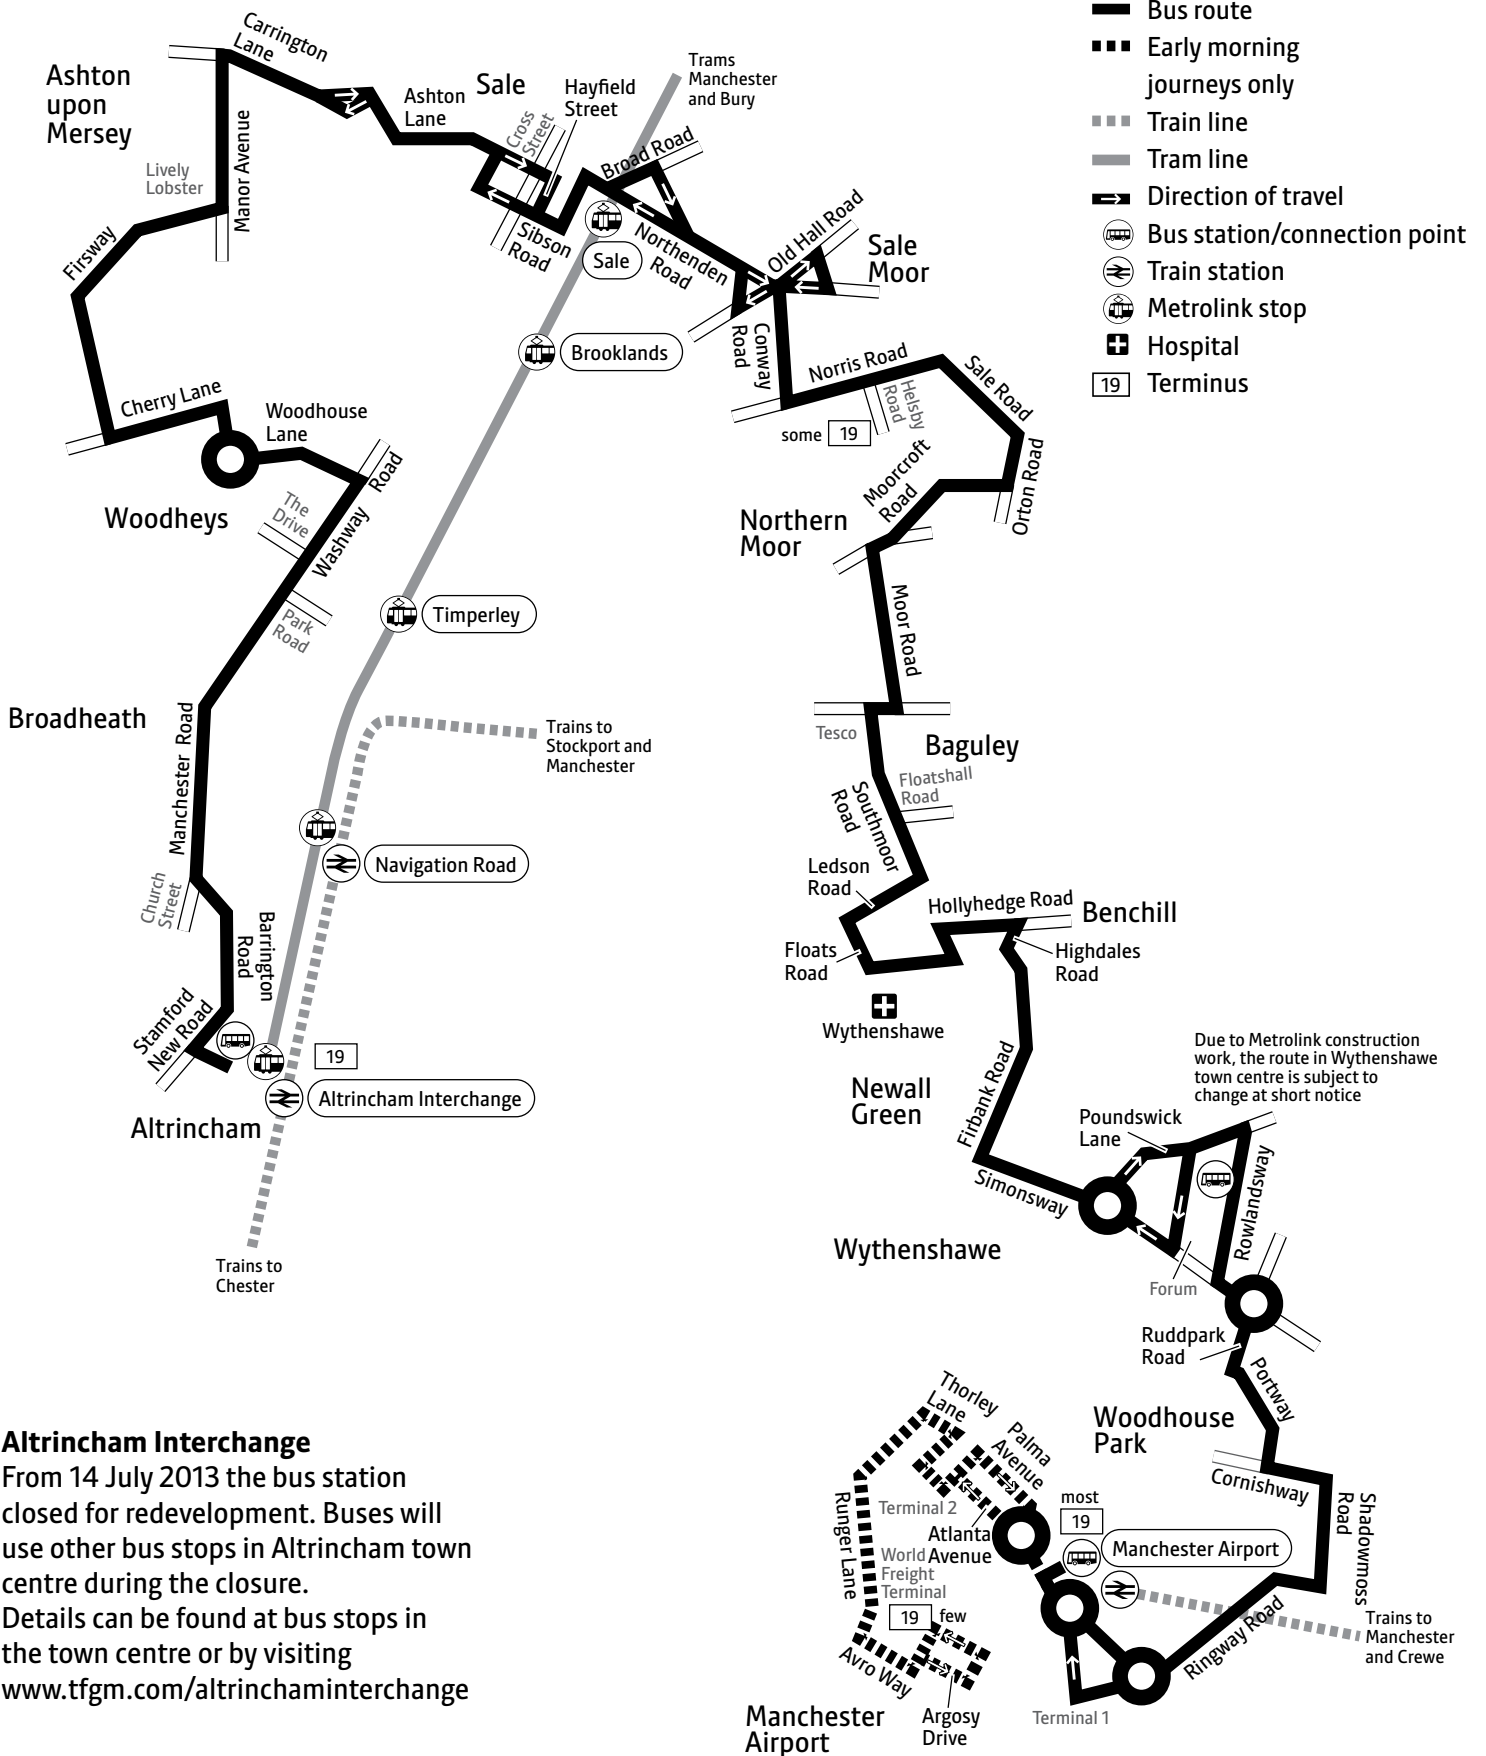

Altrincham Interchange
From 14 July 2013 the bus station closed for redevelopment. Buses will use other bus stops in Altrincham town centre during the closure. Details can be found at bus stops in the town centre or by visiting www.tfgm.com/altrinchaminterchange

Contains Ordnance Survey data ©Crown copyright and database right 2010
©0100022610 Transport for Greater Manchester 2014
Transport for Greater Manchester uses reasonable endeavours to check the accuracy of information published and to publish changes to information in a timely manner. In no event will Transport for Greater Manchester be liable for any loss that may arise from this information being inaccurate.