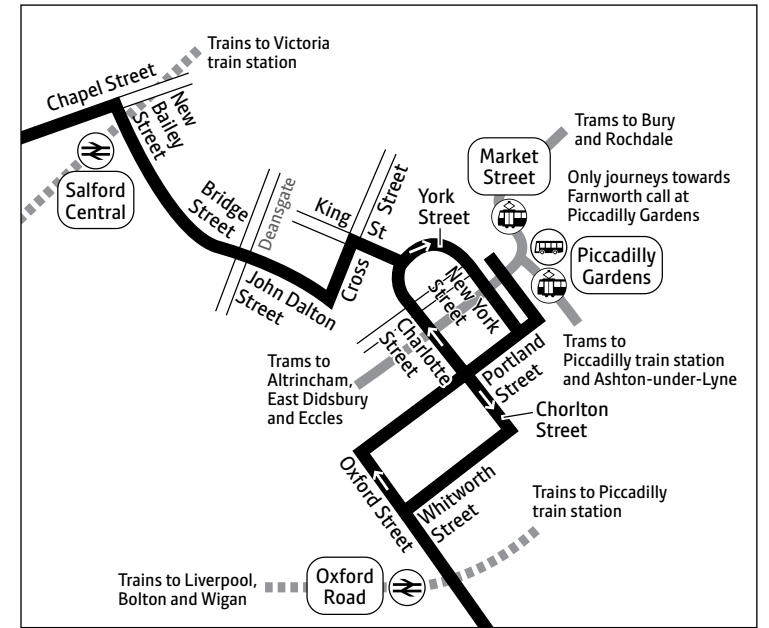

Farnworth, Bus Station	1614	1624	1635	1646	1657	1708	1719	1730	1741	1751	1803	1817	1837		2117	2142	2212	2242	2312
Little Hulton, Old Lane	1624	1634	1645	1656	1707	1718	1729	1739	1750	1800	1812	1826	1846		2126	2151	2221	2251	2321
Walkden, Ellesmere Centre	1633	1643	1654	1705	1716	1727	1737	1747	1758	1808	1819	1832	1852	and	2132	2157	2227	2257	2327
Swinton, Civic Centre	1647	1657	1708	1719	1730	1741	1751	1800	1810	1819	1830	1842	1901	every	2141	2206	2236	2306	2336
Salford Shopping Centre	1702	1712	1723	1734	1745	1756	1805	1813	1822	1831	1842	1853	1911	20	2151	2216	2246	2316	2346
Salford Central Station	1713	1723	1734	1745	1756	1807	1816	1824	1833	1842	1852	1903	1921	mins	2201	2226	2256	2326	2356
Manchester, York Street	1719	1729	1740	1751	1802	1813	1822	1830	1839	1848	1858	1909	1926	until	2206	2231	2301	2331	0001
Manchester, Chorlton Street	1721	1731	1742	1753	1804	1815	1824	1832	1841	1850	1900	1911	1928		2208	2233	2303	2333	0003
Manchester Royal Infirmary, Oxford Rd	1738	1748	1759	1810	1821	1832	1840	1846	1855	1904	1914	1925	1942		2222	2247	2317	2347	0017

♿ – All bus 38 journeys are run using easy access buses. See inside front cover of this Bus Times leaflet for details

Summer times: Between mid July and early September, some timetables will be different, check www.tfgm.com/info or Traveline for details

Key

-  Bus route
-  Train line
-  Tram line
-  Direction of travel
-  Bus station/connection point
-  Train station
-  Metrolink stop
-  Hospital
-  Terminus

Route in Manchester city centre

Contains Ordnance Survey data ©Crown copyright and database right 2010
 ©0100022610 Transport for Greater Manchester 2014
 Transport for Greater Manchester uses reasonable endeavours to check the accuracy of information published and to publish changes to information in a timely manner. In no event will Transport for Greater Manchester be liable for any loss that may arise from this information being inaccurate.