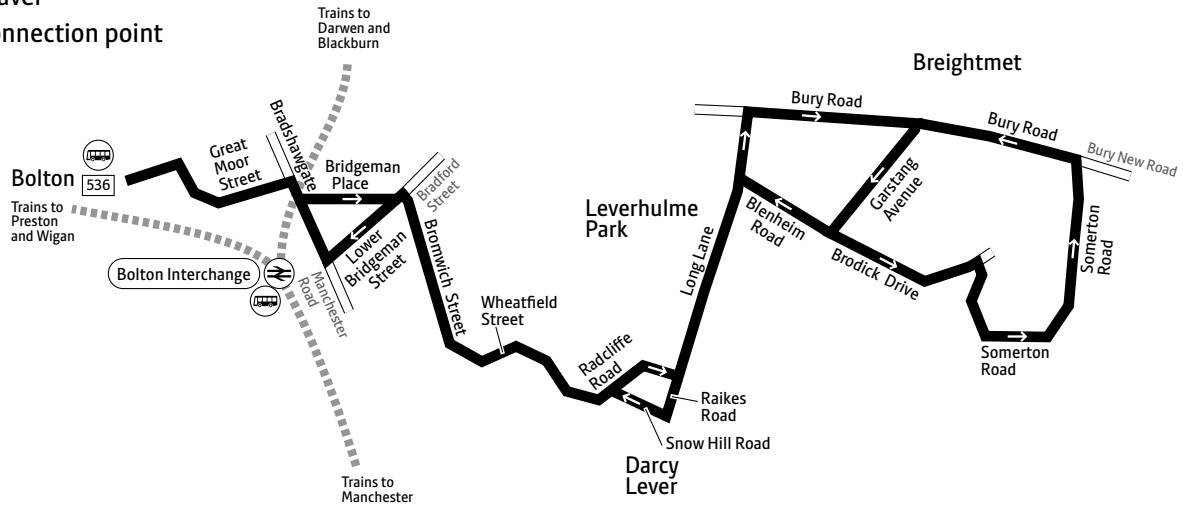

536

Key

- Bus route
- Train line
- Direction of travel
- Bus station/connection point
- Train station
- Terminus

Contains Ordnance Survey data ©Crown copyright and database right 2010
©0100022610 Transport for Greater Manchester 2014
Transport for Greater Manchester uses reasonable endeavours to check the accuracy of information published and to publish changes to information in a timely manner. In no event will Transport for Greater Manchester be liable for any loss that may arise from this information being inaccurate.