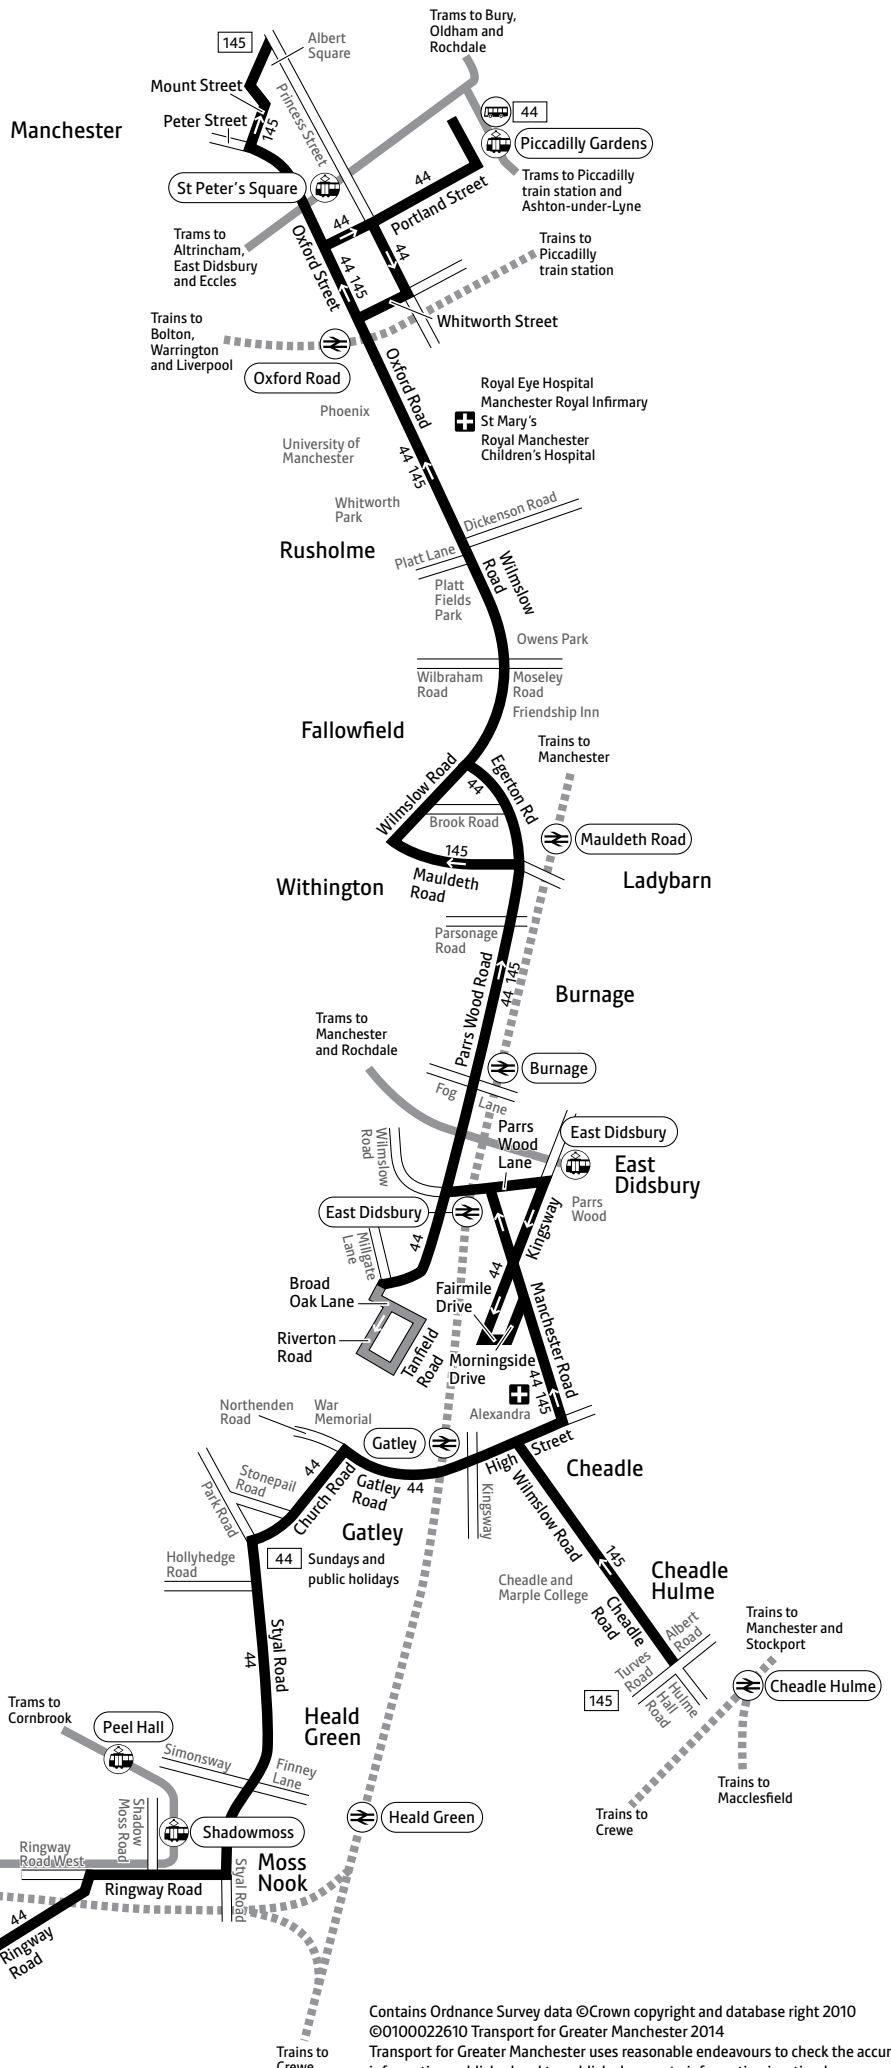

44 145

Key

- Bus route
- Hail and ride: passengers can get on or off the bus wherever it is safe
- Train line
- Tram line
- Direction of travel
- Bus station/connection point
- Train station
- Metrolink stop
- Hospital
- Terminus

Contains Ordnance Survey data ©Crown copyright and database right 2010
©1010022610 Transport for Greater Manchester 2014
Transport for Greater Manchester uses reasonable endeavours to check the accuracy of information published and to publish changes to information in a timely manner. In no event will Transport for Greater Manchester be liable for any loss that may arise from this information being inaccurate.

Mondays to Saturdays