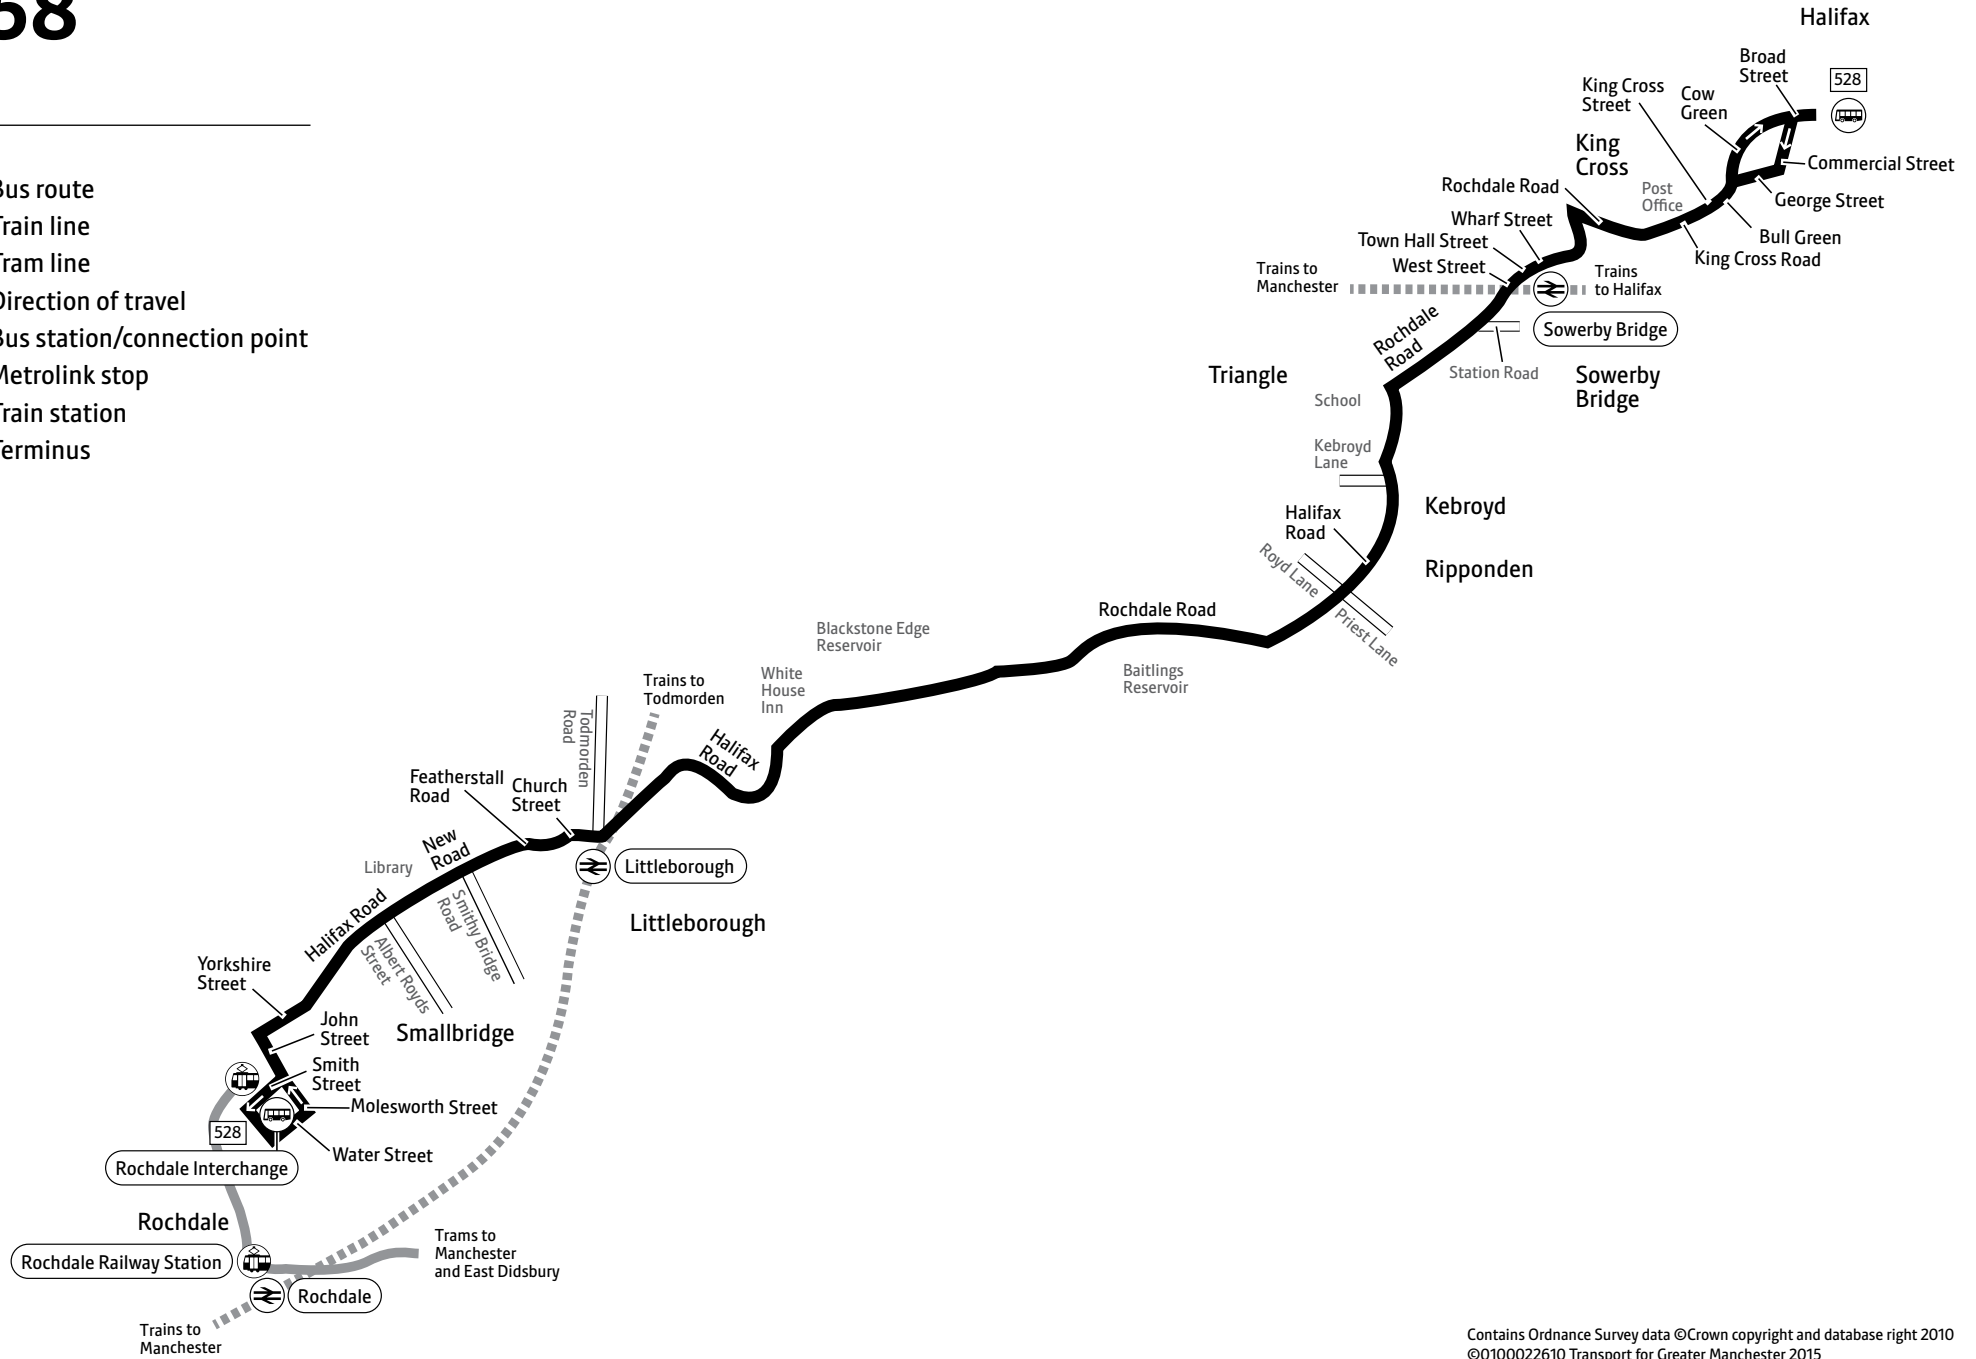

Using this timetable

Timetables show the direction of travel, bus numbers and the days of the week.

Main stops on the route are listed on the left. Where no time is shown against a particular stop, the bus does not stop there on that journey. Check any letters which are shown in the timetable against the key at the bottom of the page.

Using the 24 hour clock

Times are shown in four figures. The first two are the hour and the last two are the minutes.

0753 is 53 minutes past 7am

1953 is 53 minutes past 7pm

Operator details

Yorkshire Tiger

Penistone Road, Waterloo
Huddersfield, HD5 8QU
Telephone 01484 537277

Travelshops

Rochdale Interchange

Mon to Fri 7am to 10.15am and 11am to 5.30pm
Saturday 8am to 10.15am and 11am to 5.30pm
Sunday* Closed

*Including public holidays

X58

Key

-  Bus route
-  Train line
-  Tram line
-  Direction of travel
-  Bus station/connection point
-  Metrolink stop
-  Train station
-  Terminus

Contains Ordnance Survey data ©Crown copyright and database right 2010
 ©0100022610 Transport for Greater Manchester 2015
 Transport for Greater Manchester uses reasonable endeavours to check the accuracy of information published and to publish changes to information in a timely manner. In no event will Transport for Greater Manchester be liable for any loss that may arise from this information being inaccurate.