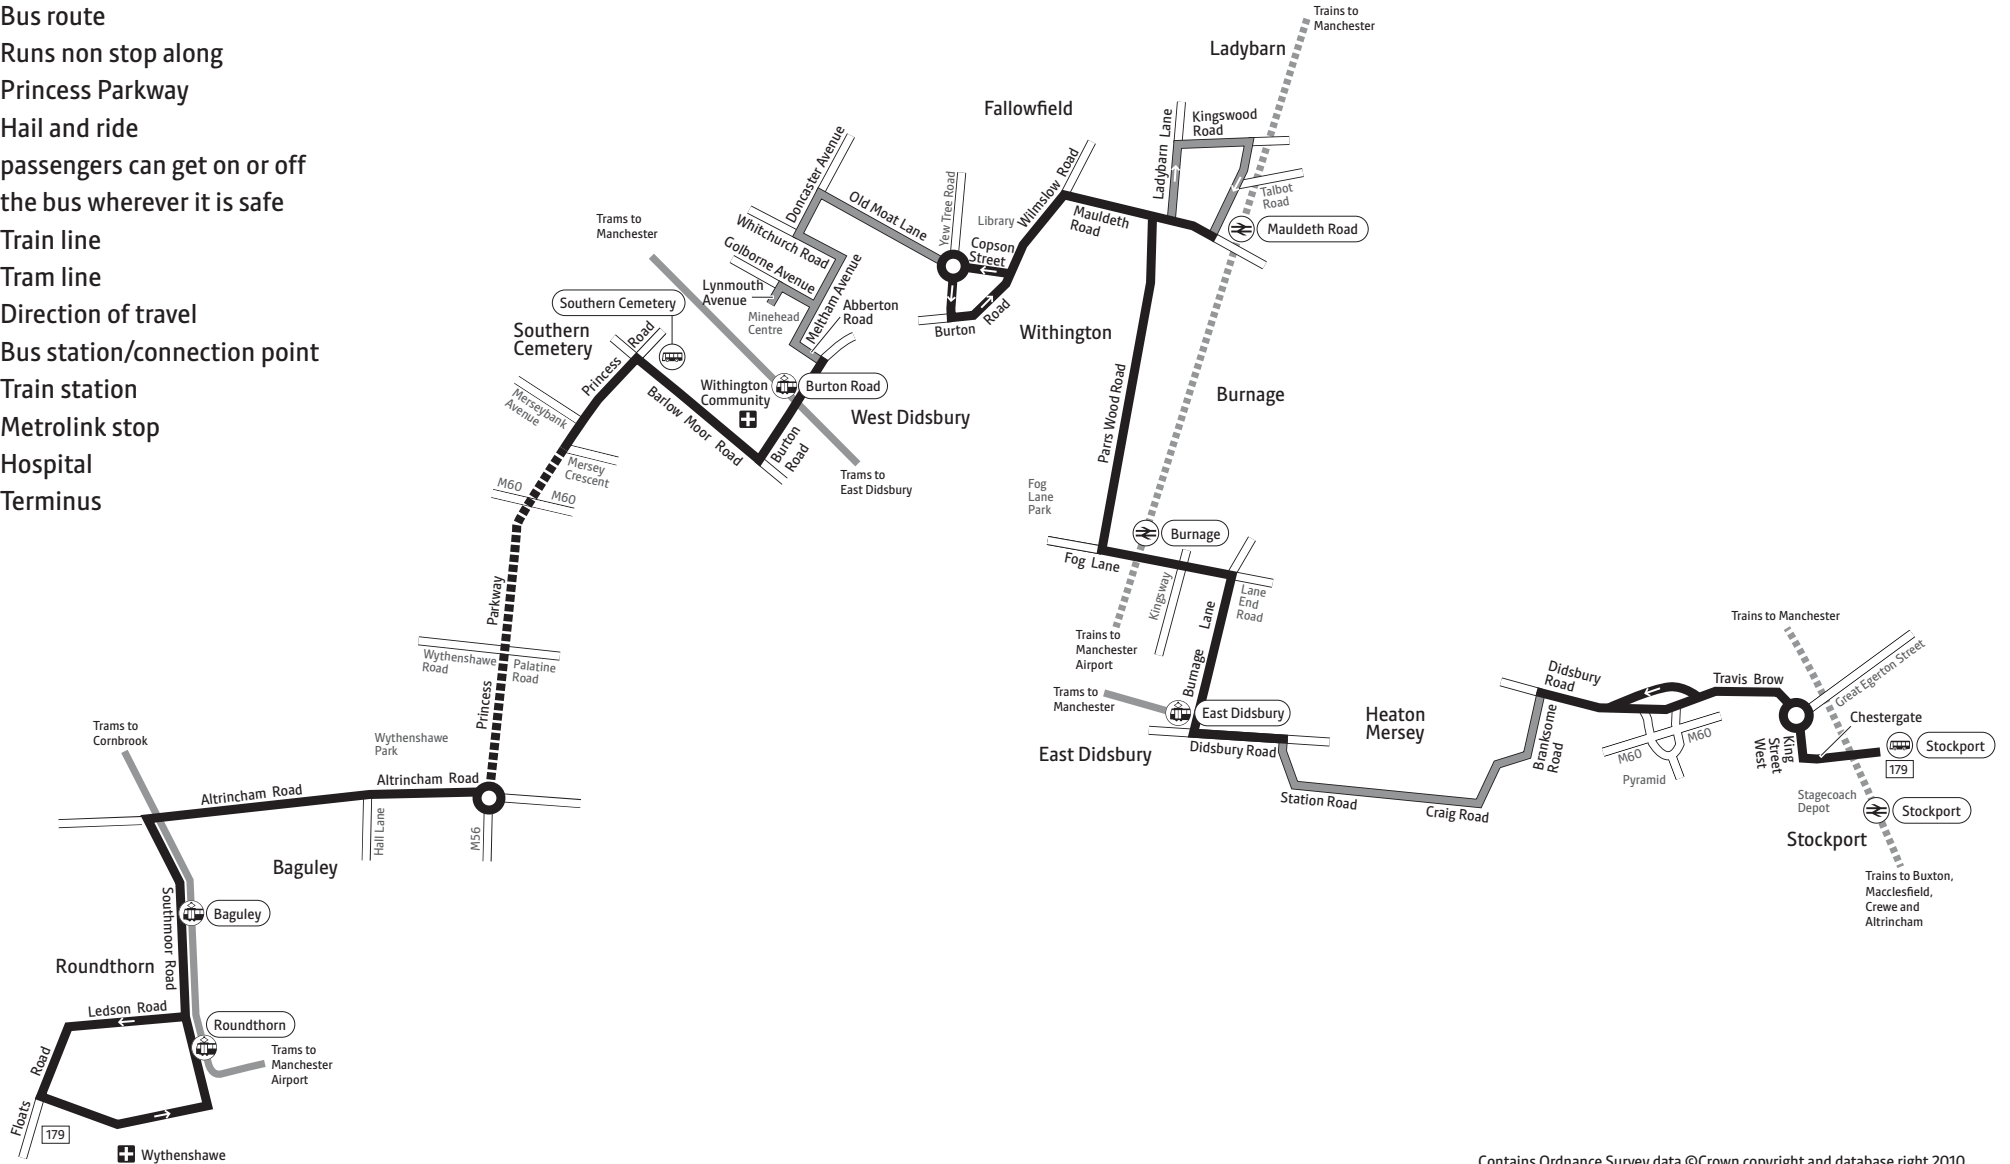

## Key

-  Bus route
-  Runs non stop along Princess Parkway
-  Hail and ride passengers can get on or off the bus wherever it is safe
-  Train line
-  Tram line
-  Direction of travel
-  Bus station/connection point
-  Train station
-  Metrolink stop
-  Hospital
-  Terminus