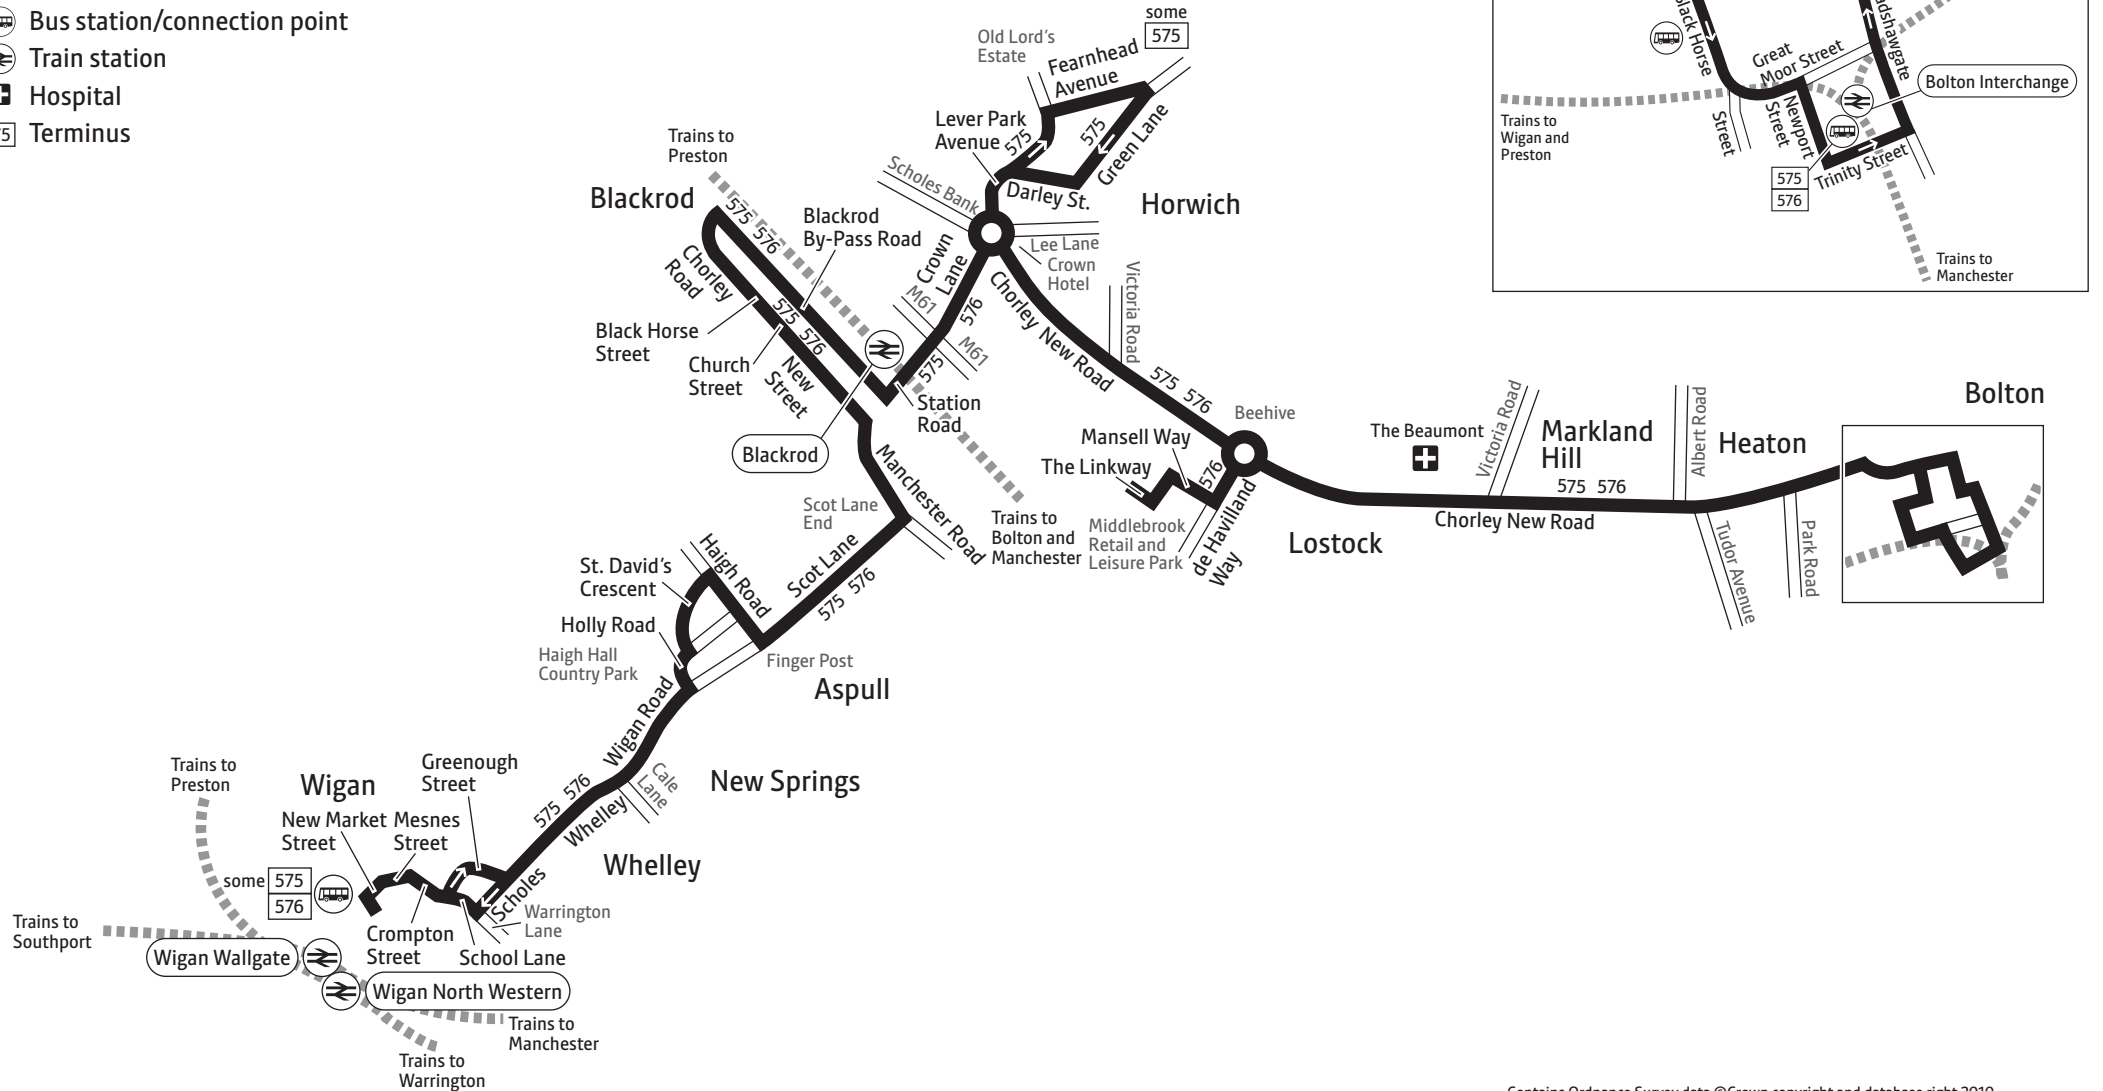

575 576

Key

- Bus route
- Train line
- Direction of travel
- Bus station/connection point
- Train station
- Hospital
- Terminus